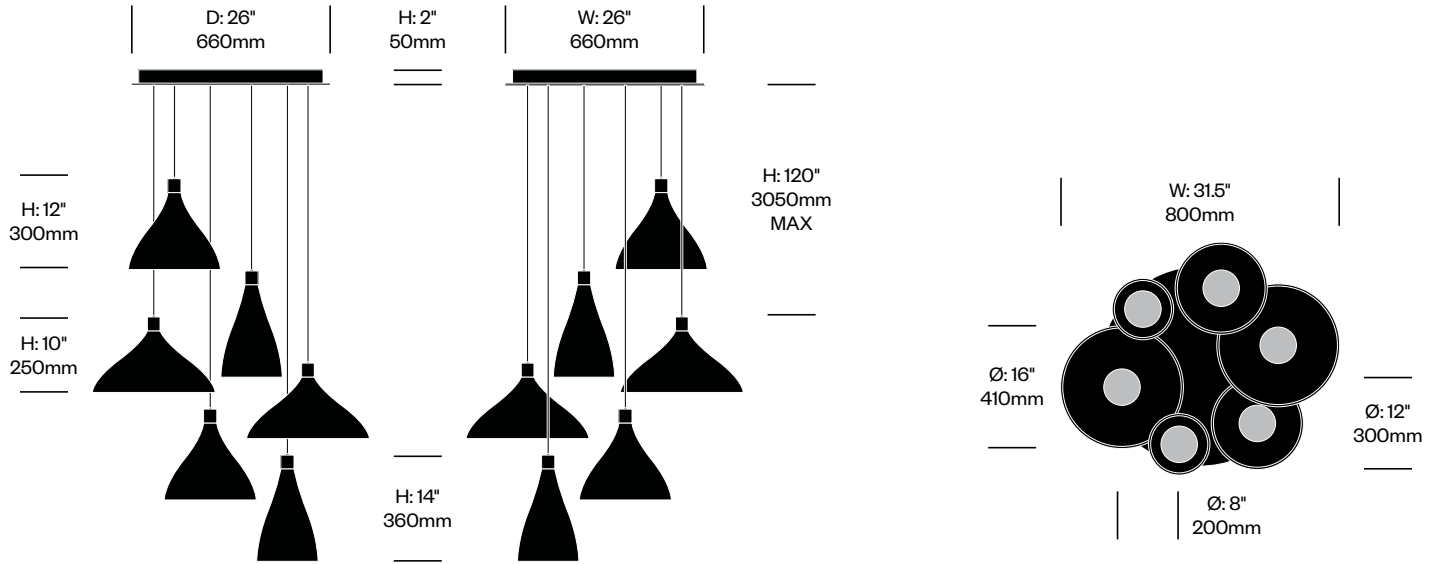

Swell

Pablo Designs | Pablo Studio | 2015 | Imported from China

To order, specify:

1. Product number
2. Trim color combination

Pendant with Six Lights, Mixed	Number	List Price
Standard Trim	LSP6-3110	2,290.00
Premium Trim	LSP6-3110	2,410.00