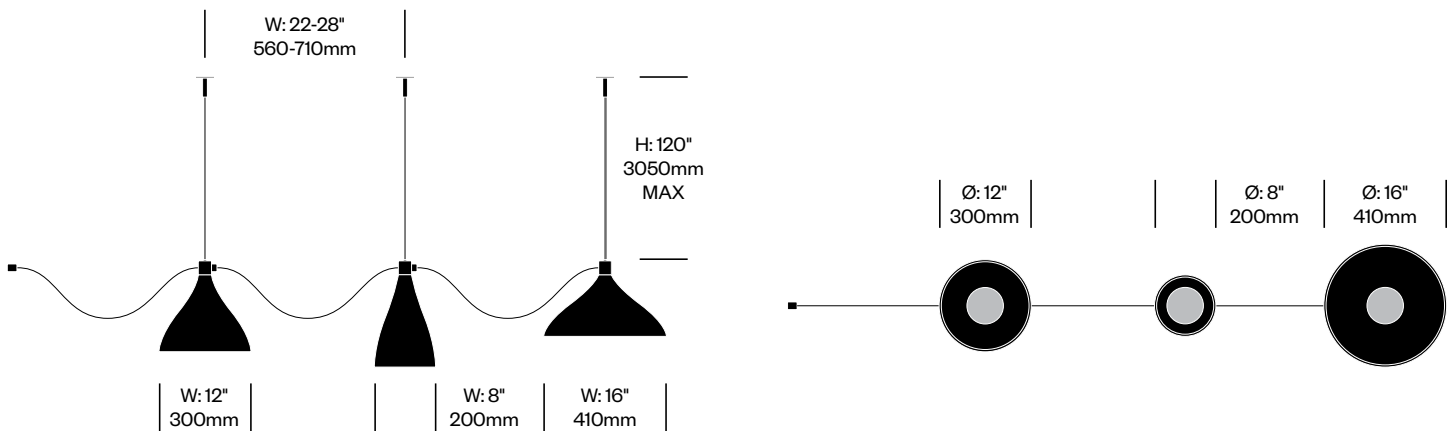

Swell

Pablo Designs | Pablo Studio | 2015 | Imported from China

Features and Specifications

Voltage:	120V 60Hz
Power consumption:	11 watts per light
Color temperature:	3000K
Luminosity:	800 lumens per light
Luminaire efficacy:	73 lumens/watt
Color rendition index:	82
Rated lifespan:	40,000 hours
Bulb type:	LED
Cord length:	10 feet, field cuttable (pendant lights) 8 feet, field cuttable (string lights)

Swell

Pablo Designs | Pablo Studio | 2015 | Imported from China

To order, specify:

1. Product number
2. Trim color combination

Pendant with Six Lights, Mixed	Number	List Price
Standard Trim	LSP6-3110	2,290.00
Premium Trim	LSP6-3110	2,410.00

String with Three Lights, Mixed	Number	List Price
Standard Trim	LSP4-3610	1,155.00
Premium Trim	LSP4-3610	1,185.00

Swell

Pablo Designs | Pablo Studio | 2015 | Imported from China

To order, specify:

1. Product number
2. Trim color combination

String with One Light, Narrow*	Number	List Price
Standard Trim	LSP2-0810	295.00
Premium Trim	LSP2-0810	315.00

String with One Light, Medium*	Number	List Price
Standard Trim	LSP2-1210	385.00
Premium Trim	LSP2-1210	395.00