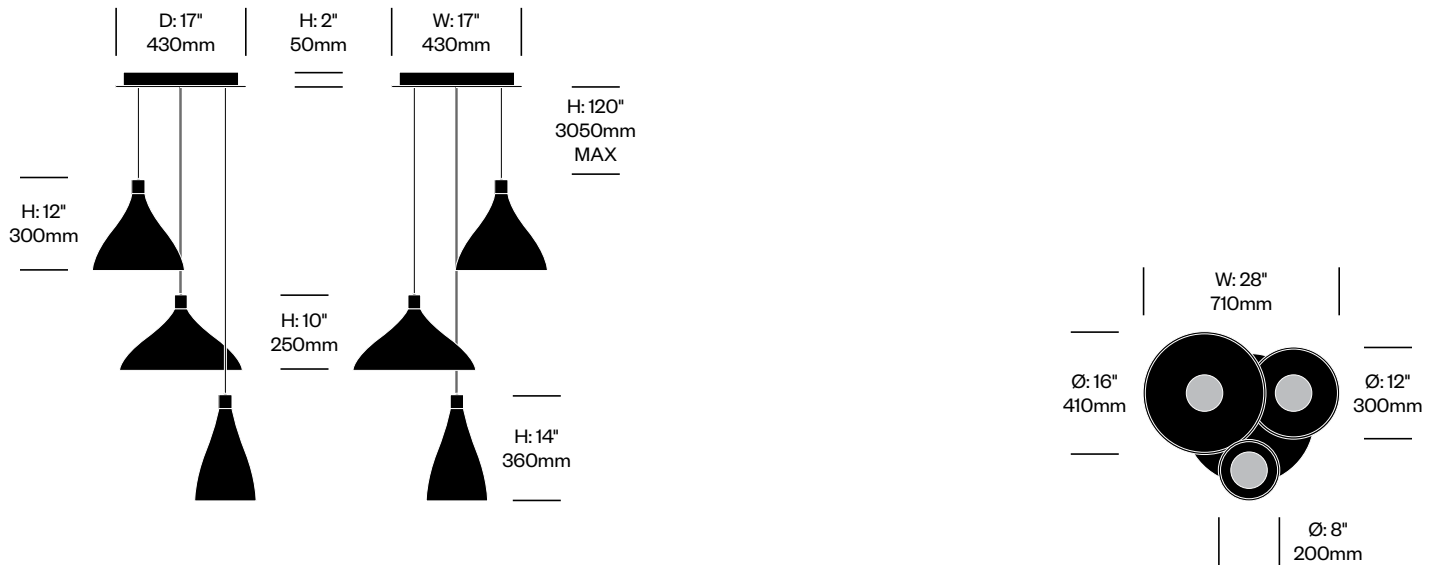

Swell

Pablo Designs | Pablo Studio | 2015 | Imported from China

Features and Specifications

Voltage:	120V 60Hz
Power consumption:	11 watts per light
Color temperature:	3000K
Luminosity:	800 lumens per light
Luminaire efficacy:	73 lumens/watt
Color rendition index:	82
Rated lifespan:	40,000 hours
Bulb type:	LED
Cord length:	10 feet, field cuttable (pendant lights) 8 feet, field cuttable (string lights)

Pendant with One Light, Medium	Number	List Price
Standard Trim	LSP1-1210	385.00
Premium Trim	LSP1-1210	395.00

Swell

Pablo Designs | Pablo Studio | 2015 | Imported from China

To order, specify:

1. Product number
2. Trim color combination

Pendant with One Light, Wide	Number	List Price
Standard Trim	LSP1-1610	385.00
Premium Trim	LSP1-1610	395.00

Pendant with Three Lights, Mixed	Number	List Price
Standard Trim	LSP3-2810	1,180.00
Premium Trim	LSP3-2810	1,240.00