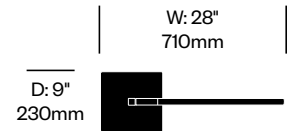

LIM

Pablo Designs | Pablo Pardo and Ralph Reddig | 2009 | Imported from China

To order, specify:

1. Product number
2. Trim color

Floor Light	Number	List Price
Painted	LLL3-0022-19FLC	475.00