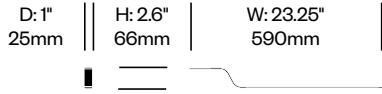

LIM

Pablo Designs | Pablo Pardo and Ralph Reddig | 2009 | Imported from China

To order, specify:

1. Product number
2. Trim color

Under Shelf Proud Mounted Light	Number	List Price
Painted	LLU2-0023-19ULC	315.00
Brushed Aluminum	LLU2-0023-19ULC	315.00

To order, specify:

1. Product number
2. Trim color

Slat/Rail Mount Bracket	Number	List Price
Painted	LLH1-0000	50.00

Panel Mount Bracket for PREMISE	Number	List Price
Painted	LLH2-0000-N	50.00

Panel Mount Bracket for Compose	Number	List Price
Painted	LLH2-0000-Z	50.00

Panel Mount Bracket for UniGroup Too	Number	List Price
Painted	LLH2-0000-E	50.00

Under Shelf Proud, Worksurface Mount Bracket (Set of 5)	Number	List Price
Painted	LLH3-0000	120.00

To order, specify:

1. Product number

Wire Management Clips (Set of 10)	Number	List Price
White	LLH6-0000	56.16