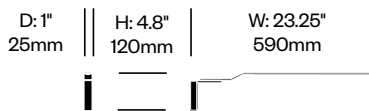

Panel Mounted Light for PREMISE	Number	List Price
Painted	LLM2-0023-19MLCN	315.00

Panel Mounted Light for Compose	Number	List Price
Painted	LLM2-0023-19MLCZ	315.00

Panel Mounted Light for UniGroup Too	Number	List Price
Painted	LLM2-0023-19MLCE	315.00