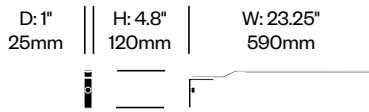

Slat/Rail Mounted Light	Number	List Price
Painted	LLM1-0023-19MLC	315.00