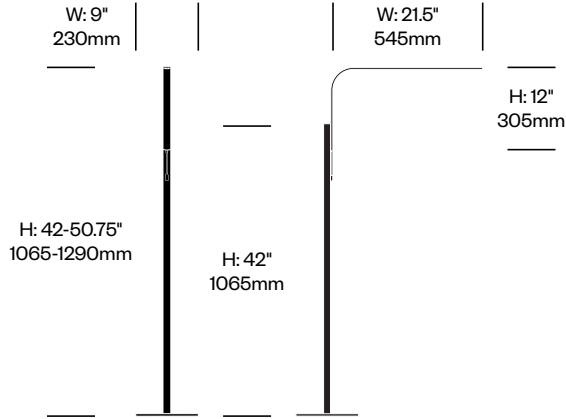

LIM

Pablo Designs | Pablo Pardo and Ralph Reddig | 2009 | Imported from China

To order, specify:

1. Product number
2. Trim color

Floor Light	Number	List Price
Painted	LLL3-0022-19FLC	475.00

Slat/Rail Mounted Light	Number	List Price
Painted	LLM1-0023-19MLC	315.00

Panel Mounted Light for PREMISE	Number	List Price
Painted	LLM2-0023-19MLCN	315.00

Panel Mounted Light for Compose	Number	List Price
Painted	LLM2-0023-19MLCZ	315.00

Panel Mounted Light for UniGroup Too	Number	List Price
Painted	LLM2-0023-19MLCE	315.00