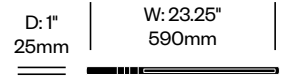

LIM

Pablo Designs | Pablo Pardo and Ralph Reddig | 2009 | Imported from China

To order, specify:

1. Product number
2. Trim color

Under Shelf Proud Mounted Light	Number	List Price
Painted	LLU2-0023-19ULC	315.00
Brushed Aluminum	LLU2-0023-19ULC	315.00

To order, specify:

1. Product number
2. Trim color

Slat/Rail Mount Bracket	Number	List Price
Painted	LLH1-0000	50.00

Panel Mount Bracket for PREMISE	Number	List Price
Painted	LLH2-0000-N	50.00

Panel Mount Bracket for Compose	Number	List Price
Painted	LLH2-0000-Z	50.00

Panel Mount Bracket for UniGroup Too	Number	List Price
Painted	LLH2-0000-E	50.00

Under Shelf Proud, Worksurface Mount Bracket (Set of 5)	Number	List Price
Painted	LLH3-0000	120.00

To order, specify:

1. Product number

Wire Management Clips (Set of 10)	Number	List Price
White	LLH6-0000	56.16