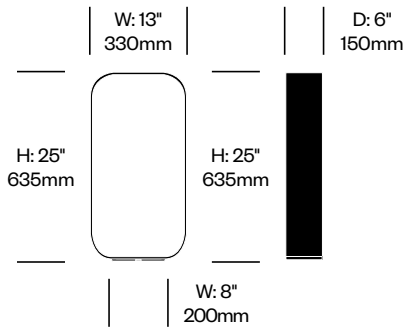

# Contour

Pablo Designs | Pablo Studio | 2015 | Imported from China, Assembled in the United States

**To order, specify:**

1. Product number
2. Trim color

Small Table Light	Number	List Price
Standard Trim	LCT1-1708	475.00
Premium Trim	LCT1-1708	475.00

Large Table Light	Number	List Price
Standard Trim	LCT2-2508	550.00
Premium Trim	LCT2-2508	550.00