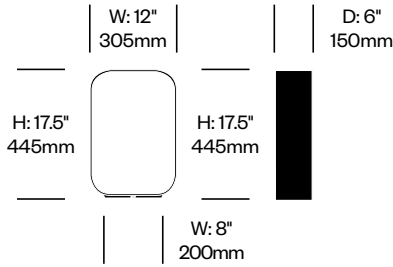

## Features and Specifications

Voltage:	120/220V 60Hz
Power consumption:	8 watts (table lights) 21.5 watts (floor light)
Color temperature:	3000K
Luminosity:	590 lumens (table lights) 1190 lumens (floor light)
Luminaire efficacy:	76 lumens/watt (table lights) 54 lumens/watt (floor light)
Color rendition index:	80+
Rated lifespan:	50,000 hours
Bulb type:	glare free, high output LED
Cord length:	8 feet (table lights) 9 feet (floor light)

# Contour

Pablo Designs | Pablo Studio | 2015 | Imported from China, Assembled in the United States

**To order, specify:**

1. Product number
2. Trim color

Small Table Light	Number	List Price
Standard Trim	LCT1-1708	475.00
Premium Trim	LCT1-1708	475.00