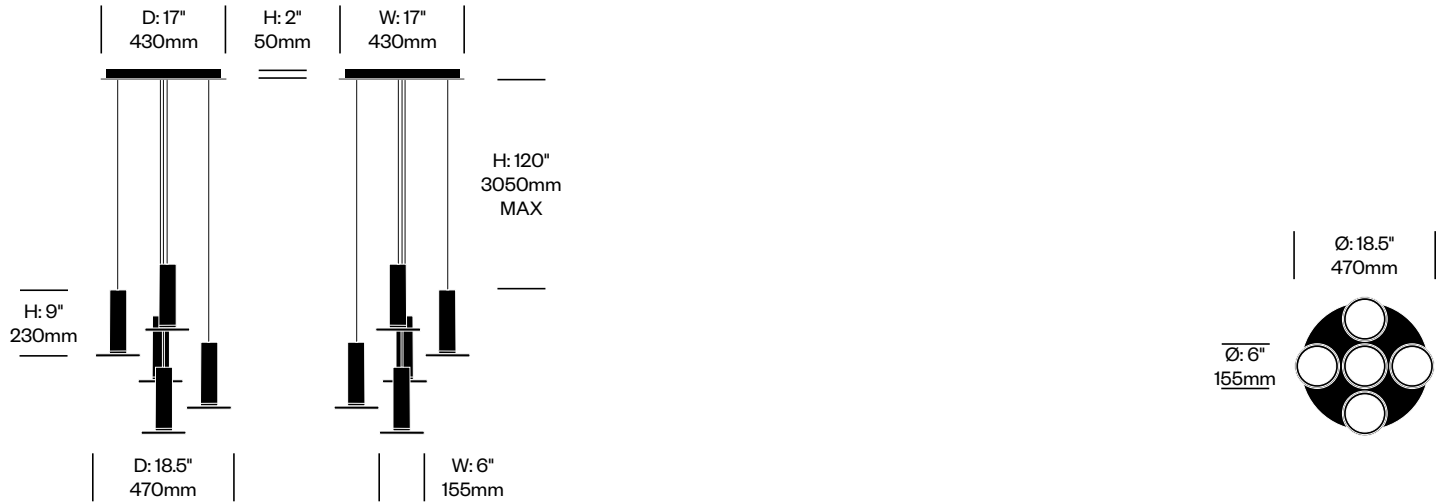

Cielo

Pablo Designs | Pablo Studio | 2012 | Imported from Taiwan

To order, specify:

1. Product number
2. Light, bezel, and cord color combination

Pendant with Five Lights	Number	List Price
Standard Trim	LEP5-1810	2,045.00
Premium Trim	LEP5-1810	2,170.00