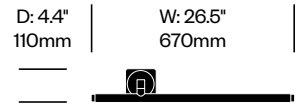

Brazo

Pablo Designs | Pablo Pardo | 2007 | Imported from China

Features and Specifications

Voltage:	20/220V 60Hz
Power consumption:	9 watts
Color temperature:	3000K
Luminosity:	400 lumens
Luminaire efficacy:	43 lumens/watt
Color rendition index:	85
Rated lifespan:	50,000 hours
Bulb type:	LED
Cord length:	8 feet

Brazo

Pablo Designs | Pablo Pardo | 2007 | Imported from China

To order, specify:

- Product number, including:

1 Worksurface thickness

- S 1 3/16" (30mm)
- M 2" (51mm)
- Q 3" (76mm)

Grommet Mounted Light	Number	1	List Price
Anodized Black	LBJ3-0026-19GLOB	<input type="checkbox"/>	515.00
Brushed Aluminum	LBJ3-0026-19GLCN	<input type="checkbox"/>	515.00
Gloss White	LBJ3-0026-19GLCW	<input type="checkbox"/>	515.00