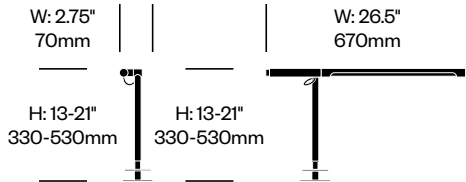

Brazo

Pablo Designs | Pablo Pardo | 2007 | Imported from China

To order, specify:

- Product number, including:

1 Worksurface thickness

- S 1 3/16" (30mm)
- M 2" (51mm)
- Q 3" (76mm)

Grommet Mounted Light	Number	1	List Price
Anodized Black	LBJ3-0026-19GLOB	<input type="checkbox"/>	515.00
Brushed Aluminum	LBJ3-0026-19GLCN	<input type="checkbox"/>	515.00
Gloss White	LBJ3-0026-19GLCW	<input type="checkbox"/>	515.00