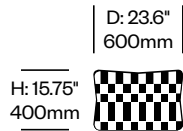

# Bandas Space

GAN | Patricia Urquiola | 2014 | Made in India, Imported from Spain

---

**To order, specify:**

1. Product number
2. Pattern and color

<b>Pillow</b>	<b>Number</b>	<b>List Price</b>
Pattern A	HCGN-BNC-A	345.00