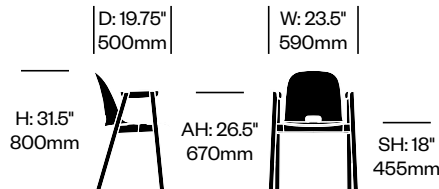

List Price

Ash	HCEM-ALS4-LN	515.00
Dark Stained Ash	HCEM-ALS4-LN	535.00

Side Chair with High Back

Number

List Price

Ash	HCEM-ALS4-HN	515.00
Dark Stained Ash	HCEM-ALS4-HN	535.00

Side Chair with High Back and Arms