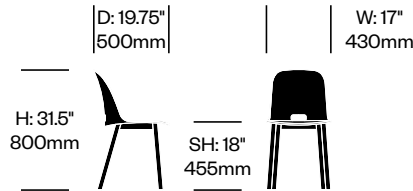

Side Chair with High Back

Number

List Price

Ash	HCEM-ALS4-HN	515.00
Dark Stained Ash	HCEM-ALS4-HN	535.00