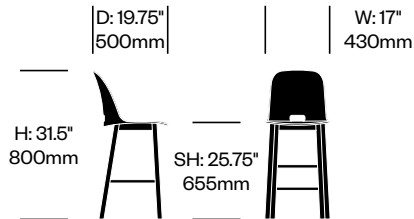

Emeco | Jasper Morrison | 2015 | Made in the United States

To order, specify:

1. Product number
2. Seat trim color
3. Base wood color

Low Stool with High Back	Number	List Price
Ash	HCEM-ALS1-HN	630.00
Dark Stained Ash	HCEM-ALS1-HN	650.00