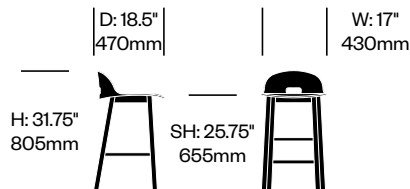

Low Stool with Low Back

Number

List Price

Ash	HCEM-ALS1-LN	630.00
Dark Stained Ash	HCEM-ALS1-LN	650.00