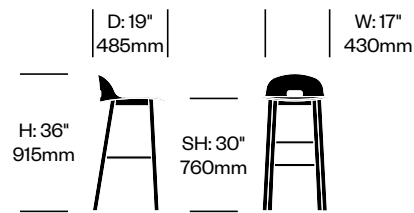

Emeco | Jasper Morrison | 2015 | Made in the United States

To order, specify:

1. Product number
2. Seat trim color
3. Base wood color

Low Stool with High Back	Number	List Price
Ash	HCEM-ALS1-HN	630.00
Dark Stained Ash	HCEM-ALS1-HN	650.00