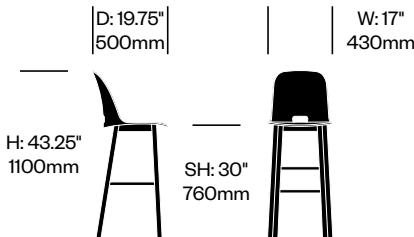

High Stool with High Back	Number	List Price
Ash	HCEM-ALS2-HN	630.00
Dark Stained Ash	HCEM-ALS2-HN	650.00