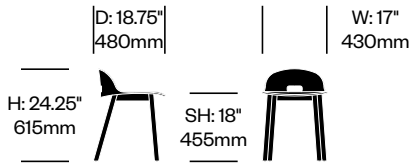

Ash (EAS-1)

Dark Stained Ash (EAS-2)

Alfi

Emeco | Jasper Morrison | 2015 | Made in the United States

To order, specify:

1. Product number
2. Seat trim color
3. Base wood color

Side Chair with Low Back

Number