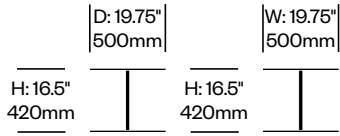

Gong

Cappellini | Giulio Cappellini | 2004 | Imported from Italy

To order, specify:

1. Product number
2. Paint color

Occasional Table	Number	List Price
Painted	HCCE-GONG	830.00