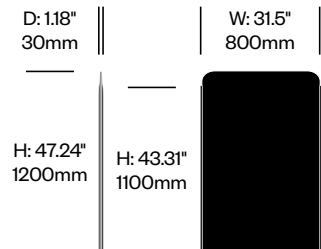

High Screen,

Middle Panel with Split on Left

	Number	Felt	Grade A	Grade B	Grade C	Grade D	Grade E	Grade F
Felt	HCBZ-SMS3-21F	1,031.00						
Fabric	HCBZ-SMS3-21		1,442.00	1,639.00	1,779.00	1,856.00	2,251.00	
Contrasting Felt	HCBZ-SMS3-21FC	1,319.00						
Contrasting Fabric	HCBZ-SMS3-21C		1,730.00	1,927.00	2,067.00	2,144.00	2,539.00