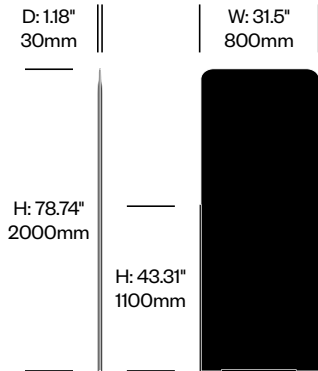

BuzziScreen Mix

BuzziSpace | Sas Adriaenssens | 2015 | Imported from the Netherlands

To order, specify:

1. Product number
2. Surface A upholstery and color
3. Surface B upholstery and color (if contrasting fabric is specified)
4. Zipper color

High Screen, Middle Panel	Number	Felt	Grade A	Grade B	Grade C	Grade D	Grade E	Grade F
Felt	HCBZ-SMS3-11F	916.00						
Fabric	HCBZ-SMS3-11		1,327.00	1,525.00	1,663.00	1,741.00	2,136.00	
Contrasting Felt	HCBZ-SMS3-11FC	1,204.00						
Contrasting Fabric	HCBZ-SMS3-11C		1,615.00	1,813.00	1,951.00	2,029.00	2,424.00