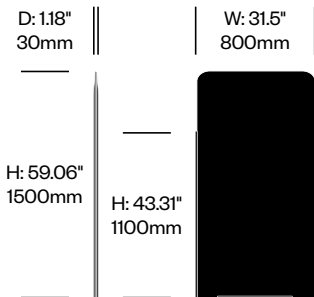

Low Screen,

Middle Panel with Split on Left

	Number	Felt	Grade A	Grade B	Grade C	Grade D	Grade E	Grade F
Felt	HCBZ-SMS1-21F	816.00						
Fabric	HCBZ-SMS1-21		1,063.00	1,203.00	1,298.00	1,353.00	1,623.00	
Contrasting Felt	HCBZ-SMS1-21FC	1,104.00						
Contrasting Fabric	HCBZ-SMS1-21C		1,351.00	1,491.00	1,586.00	1,641.00	1,911.00