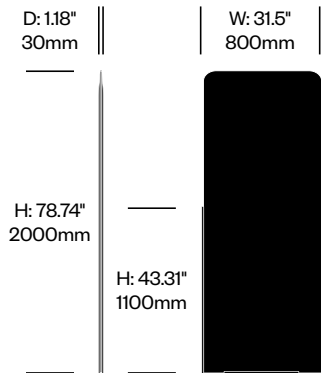

BuzziScreen Mix

BuzziSpace | Sas Adriaenssens | 2015 | Imported from the Netherlands

To order, specify:

1. Product number
2. Surface A upholstery and color
3. Surface B upholstery and color (if contrasting fabric is specified)
4. Zipper color

High Screen,

Middle Panel with Split on Left

	Number	Felt	Grade A	Grade B	Grade C	Grade D	Grade E	Grade F
Felt	HCBZ-SMS3-21F	1,031.00						
Fabric	HCBZ-SMS3-21		1,442.00	1,639.00	1,779.00	1,856.00	2,251.00	
Contrasting Felt	HCBZ-SMS3-21FC	1,319.00						
Contrasting Fabric	HCBZ-SMS3-21C		1,730.00	1,927.00	2,067.00	2,144.00	2,539.00