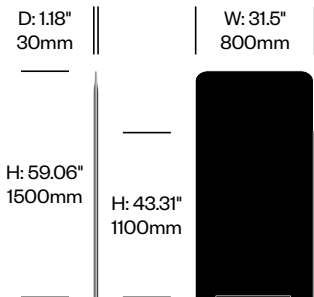

BuzziScreen Mix

BuzziSpace | Sas Adriaenssens | 2015 | Imported from the Netherlands

To order, specify:

1. Product number
2. Surface A upholstery and color
3. Surface B upholstery and color (if contrasting fabric is specified)
4. Zipper color

Medium Screen, Stop Panel	Number	Felt	Grade A	Grade B	Grade C	Grade D	Grade E	Grade F
Felt	HCBZ-SMS2-01F	778.00						
Fabric	HCBZ-SMS2-01		1,087.00	1,250.00	1,366.00	1,432.00	1,766.00	
Contrasting Felt	HCBZ-SMS2-01FC	1,066.00						
Contrasting Fabric	HCBZ-SMS2-01C		1,375.00	1,538.00	1,654.00	1,720.00	2,054.00