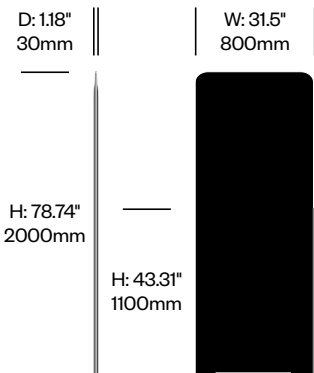

High Screen, Stop Panel	Number	Felt	Grade A	Grade B	Grade C	Grade D	Grade E	Grade F
Felt	HCBZ-SMS3-01F	889.00						
Fabric	HCBZ-SMS3-01		1,297.00	1,494.00	1,631.00	1,709.00	2,104.00	
Contrasting Felt	HCBZ-SMS3-01FC	1,177.00						
Contrasting Fabric	HCBZ-SMS3-01C		1,585.00	1,782.00	1,919.00	1,997.00	2,392.00