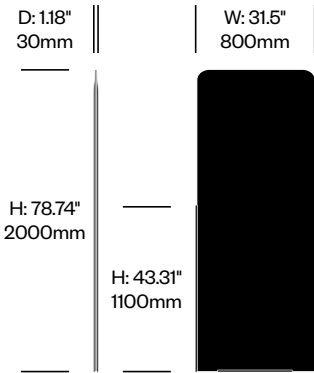

Medium Screen,

Start Panel with Split

	Number	Felt	Grade A	Grade B	Grade C	Grade D	Grade E	Grade F
Felt	HCBZ-SMS2-20F	895.00						
Fabric	HCBZ-SMS2-20		1,205.00	1,364.00	1,481.00	1,547.00	1,880.00	
Contrasting Felt	HCBZ-SMS2-20FC	1,183.00						
Contrasting Fabric	HCBZ-SMS2-20C		1,493.00	1,652.00	1,769.00	1,835.00	2,168.00	