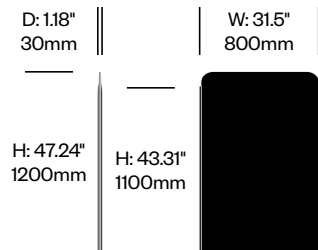

Low Screen, Start Panel with Split	Number	Felt	Grade A	Grade B	Grade C	Grade D	Grade E	Grade F
Felt	HCBZ-SMS1-20F	790.00						
Fabric	HCBZ-SMS1-20		1,037.00	1,174.00	1,269.00	1,322.00	1,592.00	
Contrasting Felt	HCBZ-SMS1-20FC	1,078.00						
Contrasting Fabric	HCBZ-SMS1-20C		1,325.00	1,462.00	1,557.00	1,610.00	1,880.00