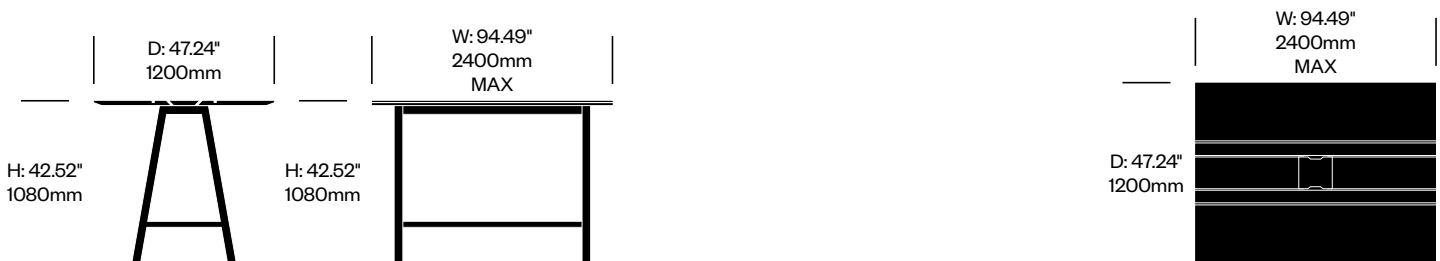

Bar Height Meet Collaborative Tables

39.37" Depth, Wood Top	Number	Grade A	Grade B	Grade C	Grade D	Grade E
62.99" Width	HCBZ-PNTM-H3962W	8,042.00	8,243.00	8,344.00	9,050.00	9,652.00
70.87" Width	HCBZ-PNTM-H3970W	8,192.00	8,392.00	8,513.00	9,246.00	9,829.00
78.74" Width	HCBZ-PNTM-H3978W	8,352.00	8,549.00	8,671.00	9,445.00	10,022.00
86.61" Width	HCBZ-PNTM-H3986W	8,440.00	8,641.00	8,759.00	9,644.00	10,127.00
94.49" Width	HCBZ-PNTM-H3994W	8,717.00	8,920.00	9,068.00	9,925.00	10,464.00

BuzziPicNic

BuzziSpace | Alain Gilles | 2014 | Imported from the Netherlands

To order, specify:

1. Product number
2. Top laminate color (if applicable)
3. Wood color

Bar Height Meet Collaborative Tables

47.24" Depth, Laminate Top	Number	Grade A	Grade B	Grade C	Grade D	Grade E
62.99" Width	HCBZ-PNTM-H4762L	4,259.00	4,303.00	4,396.00	4,880.00	4,901.00
70.87" Width	HCBZ-PNTM-H4770L	4,380.00	4,432.00	4,506.00	5,018.00	5,045.00
78.74" Width	HCBZ-PNTM-H4778L	4,466.00	4,517.00	4,592.00	5,154.00	5,137.00
86.61" Width	HCBZ-PNTM-H4786L	4,574.00	4,626.00	4,686.00	5,280.00	5,264.00
94.49" Width	HCBZ-PNTM-H4794L	4,652.00	4,717.00	4,841.00	5,324.00	5,356.00

Bar Height Meet Collaborative Tables

47.24" Depth, Wood Top	Number	Grade A	Grade B	Grade C	Grade D	Grade E
62.99" Width	HCBZ-PNTM-H4762W	8,850.00	9,047.00	9,167.00	10,040.00	10,618.00
70.87" Width	HCBZ-PNTM-H4770W	9,016.00	9,215.00	9,337.00	10,259.00	10,820.00
78.74" Width	HCBZ-PNTM-H4778W	9,190.00	9,384.00	9,515.00	10,538.00	11,023.00
86.61" Width	HCBZ-PNTM-H4786W	9,198.00	9,392.00	9,523.00	10,795.00	11,034.00
94.49" Width	HCBZ-PNTM-H4794W	9,582.00	9,781.00	9,930.00	11,036.00	11,502.00