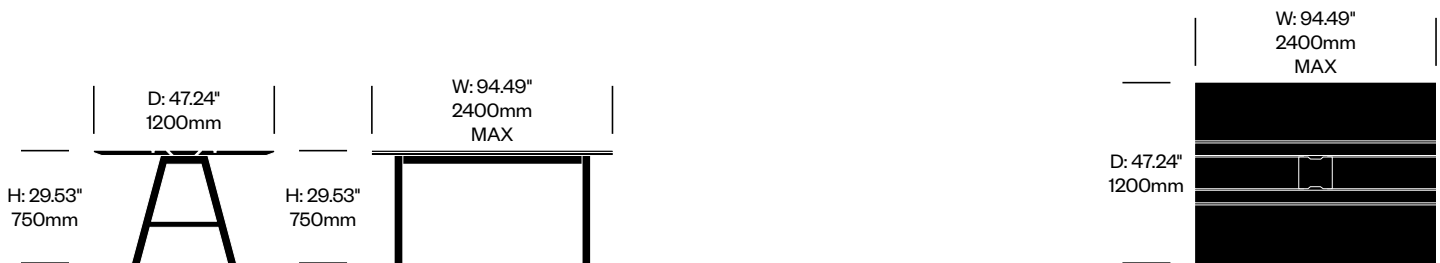

Standard Height Meet Collaborative Tables

39.37" Depth, Wood Top	Number	Grade A	Grade B	Grade C	Grade D	Grade E
62.99" Width	HCBZ-PNTM-L3962W	7,963.00	8,162.00	8,273.00	8,948.00	9,556.00
70.87" Width	HCBZ-PNTM-L3970W	8,124.00	8,321.00	8,422.00	9,146.00	9,743.00
78.74" Width	HCBZ-PNTM-L3978W	8,270.00	8,468.00	8,590.00	9,346.00	9,929.00
86.61" Width	HCBZ-PNTM-L3986W	8,528.00	8,732.00	8,849.00	9,523.00	10,236.00
94.49" Width	HCBZ-PNTM-L3994W	8,659.00	8,857.00	8,978.00	9,805.00	10,392.00

BuzziPicNic

BuzziSpace | Alain Gilles | 2014 | Imported from the Netherlands

To order, specify:

1. Product number
2. Top laminate color (if applicable)
3. Wood color

Standard Height Meet Collaborative Tables

47.24" Depth, Laminate Top	Number	Grade A	Grade B	Grade C	Grade D	Grade E
62.99" Width	HCBZ-PNTM-L4762L	4,188.00	4,234.00	4,306.00	4,763.00	4,816.00
70.87" Width	HCBZ-PNTM-L4770L	4,313.00	4,362.00	4,435.00	4,900.00	4,960.00
78.74" Width	HCBZ-PNTM-L4778L	4,384.00	4,438.00	4,512.00	4,952.00	5,044.00
86.61" Width	HCBZ-PNTM-L4786L	4,493.00	4,547.00	4,619.00	5,021.00	5,170.00
94.49" Width	HCBZ-PNTM-L4794L	4,573.00	4,640.00	4,712.00	5,125.00	5,260.00

Standard Height Meet Collaborative Tables

47.24" Depth, Wood Top	Number	Grade A	Grade B	Grade C	Grade D	Grade E
62.99" Width	HCBZ-PNTM-L4762W	8,779.00	8,977.00	9,077.00	9,923.00	10,532.00
70.87" Width	HCBZ-PNTM-L4770W	8,948.00	9,145.00	9,266.00	10,140.00	10,735.00
78.74" Width	HCBZ-PNTM-L4778W	9,107.00	9,305.00	9,434.00	10,337.00	10,930.00
86.61" Width	HCBZ-PNTM-L4786W	9,116.00	9,313.00	9,456.00	10,536.00	10,939.00
94.49" Width	HCBZ-PNTM-L4794W	9,503.00	9,704.00	9,802.00	10,837.00	11,406.00