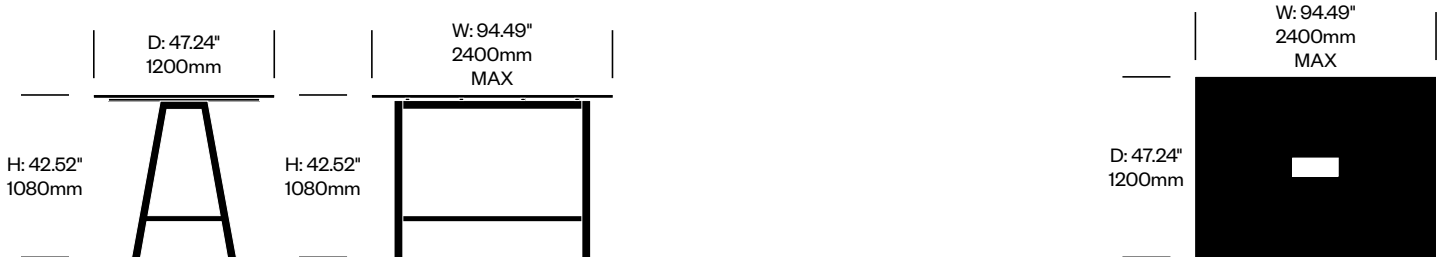

BuzziPicNic

BuzziSpace | Alain Gilles | 2014 | Imported from the Netherlands

To order, specify:

1. Product number
2. Top laminate color (if applicable)
3. Wood color

Bar Height Meet Collaborative Tables

39.37" Depth, Laminate Top	Number	Grade A	Grade B	Grade C	Grade D	Grade E
62.99" Width	HCBZ-PNTM-H3962L	3,816.00	3,863.00	3,926.00	4,255.00	4,394.00
70.87" Width	HCBZ-PNTM-H3970L	3,964.00	4,015.00	4,109.00	4,423.00	4,564.00
78.74" Width	HCBZ-PNTM-H3978L	4,039.00	4,092.00	4,170.00	4,470.00	4,649.00
86.61" Width	HCBZ-PNTM-H3986L	3,928.00	4,002.00	4,067.00	4,566.00	4,512.00
94.49" Width	HCBZ-PNTM-H3994L	4,224.00	4,290.00	4,394.00	4,676.00	4,865.00

Bar Height Meet Collaborative Tables

39.37" Depth, Wood Top	Number	Grade A	Grade B	Grade C	Grade D	Grade E
62.99" Width	HCBZ-PNTM-H3962W	8,042.00	8,243.00	8,344.00	9,050.00	9,652.00
70.87" Width	HCBZ-PNTM-H3970W	8,192.00	8,392.00	8,513.00	9,246.00	9,829.00
78.74" Width	HCBZ-PNTM-H3978W	8,352.00	8,549.00	8,671.00	9,445.00	10,022.00
86.61" Width	HCBZ-PNTM-H3986W	8,440.00	8,641.00	8,759.00	9,644.00	10,127.00
94.49" Width	HCBZ-PNTM-H3994W	8,717.00	8,920.00	9,068.00	9,925.00	10,464.00

BuzziPicNic

BuzziSpace | Alain Gilles | 2014 | Imported from the Netherlands

To order, specify:

1. Product number
2. Top laminate color (if applicable)
3. Wood color

Bar Height Meet Collaborative Tables

47.24" Depth, Laminate Top	Number	Grade A	Grade B	Grade C	Grade D	Grade E
62.99" Width	HCBZ-PNTM-H4762L	4,259.00	4,303.00	4,396.00	4,880.00	4,901.00
70.87" Width	HCBZ-PNTM-H4770L	4,380.00	4,432.00	4,506.00	5,018.00	5,045.00
78.74" Width	HCBZ-PNTM-H4778L	4,466.00	4,517.00	4,592.00	5,154.00	5,137.00
86.61" Width	HCBZ-PNTM-H4786L	4,574.00	4,626.00	4,686.00	5,280.00	5,264.00
94.49" Width	HCBZ-PNTM-H4794L	4,652.00	4,717.00	4,841.00	5,324.00	5,356.00