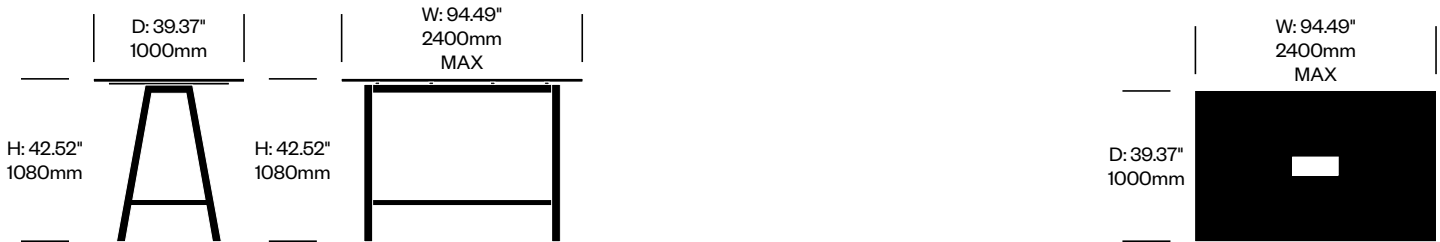

BuzziPicNic

BuzziSpace | Alain Gilles | 2014 | Imported from the Netherlands

To order, specify:

1. Product number
2. Top laminate color (if applicable)
3. Wood color

Bar Height Meet Collaborative Tables

35.43" Depth, Laminate Top	Number	Grade A	Grade B	Grade C	Grade D	Grade E
62.99" Width	HCBZ-PNTM-H3562L	3,605.00	3,652.00	3,726.00	4,012.00	4,151.00
70.87" Width	HCBZ-PNTM-H3570L	3,781.00	3,829.00	3,905.00	4,198.00	4,352.00
78.74" Width	HCBZ-PNTM-H3578L	3,838.00	3,894.00	3,947.00	4,268.00	4,418.00
86.61" Width	HCBZ-PNTM-H3586L	3,899.00	3,958.00	4,054.00	4,342.00	4,486.00
94.49" Width	HCBZ-PNTM-H3594L	4,043.00	4,114.00	4,178.00	4,433.00	4,654.00

Bar Height Meet Collaborative Tables

35.43" Depth, Wood Top	Number	Grade A	Grade B	Grade C	Grade D	Grade E
62.99" Width	HCBZ-PNTM-H3562W	7,636.00	7,832.00	7,936.00	8,650.00	9,160.00
70.87" Width	HCBZ-PNTM-H3570W	7,786.00	7,981.00	8,094.00	8,849.00	9,342.00
78.74" Width	HCBZ-PNTM-H3578W	7,934.00	8,132.00	8,251.00	9,047.00	9,522.00
86.61" Width	HCBZ-PNTM-H3586W	8,082.00	8,281.00	8,401.00	9,245.00	9,698.00
94.49" Width	HCBZ-PNTM-H3594W	8,293.00	8,490.00	8,620.00	9,444.00	9,948.00

BuzziPicNic

BuzziSpace | Alain Gilles | 2014 | Imported from the Netherlands

To order, specify:

1. Product number
2. Top laminate color (if applicable)
3. Wood color

Bar Height Meet Collaborative Tables

39.37" Depth, Laminate Top	Number	Grade A	Grade B	Grade C	Grade D	Grade E
62.99" Width	HCBZ-PNTM-H3962L	3,816.00	3,863.00	3,926.00	4,255.00	4,394.00
70.87" Width	HCBZ-PNTM-H3970L	3,964.00	4,015.00	4,109.00	4,423.00	4,564.00
78.74" Width	HCBZ-PNTM-H3978L	4,039.00	4,092.00	4,170.00	4,470.00	4,649.00
86.61" Width	HCBZ-PNTM-H3986L	3,928.00	4,002.00	4,067.00	4,566.00	4,512.00
94.49" Width	HCBZ-PNTM-H3994L	4,224.00	4,290.00	4,394.00	4,676.00	4,865.00