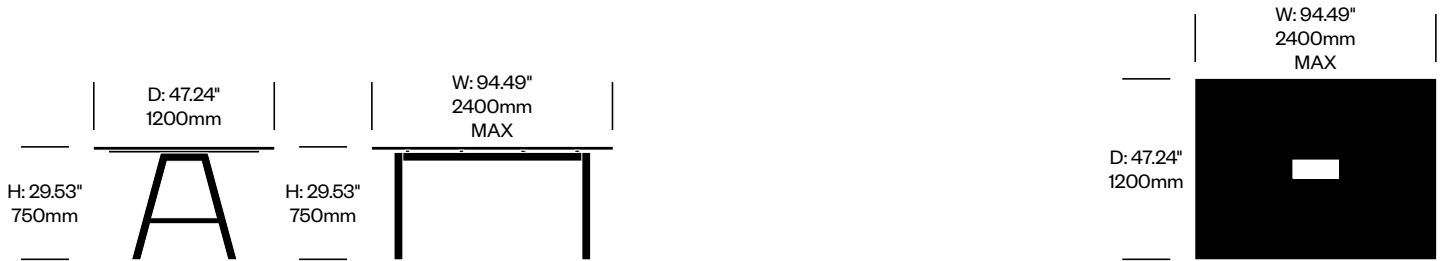

BuzziPicNic

BuzziSpace | Alain Gilles | 2014 | Imported from the Netherlands

To order, specify:

1. Product number
2. Top laminate color (if applicable)
3. Wood color

Standard Height Meet Collaborative Tables

47.24" Depth, Laminate Top	Number	Grade A	Grade B	Grade C	Grade D	Grade E
62.99" Width	HCBZ-PNTM-L4762L	4,188.00	4,234.00	4,306.00	4,763.00	4,816.00
70.87" Width	HCBZ-PNTM-L4770L	4,313.00	4,362.00	4,435.00	4,900.00	4,960.00
78.74" Width	HCBZ-PNTM-L4778L	4,384.00	4,438.00	4,512.00	4,952.00	5,044.00
86.61" Width	HCBZ-PNTM-L4786L	4,493.00	4,547.00	4,619.00	5,021.00	5,170.00
94.49" Width	HCBZ-PNTM-L4794L	4,573.00	4,640.00	4,712.00	5,125.00	5,260.00