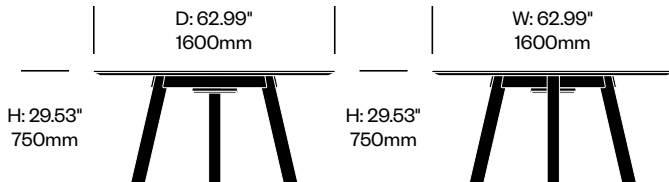

Small Round Collaborative Table,

Wood	Number	Grade A	Grade B	Grade C	Grade D
Removable Cover	HCBZ-PNTR-SSW	14,206.00	14,778.00	14,904.00	15,656.00
Flip Top Cover	HCBZ-PNTR-SHW	14,428.00	14,998.00	15,126.00	15,877.00