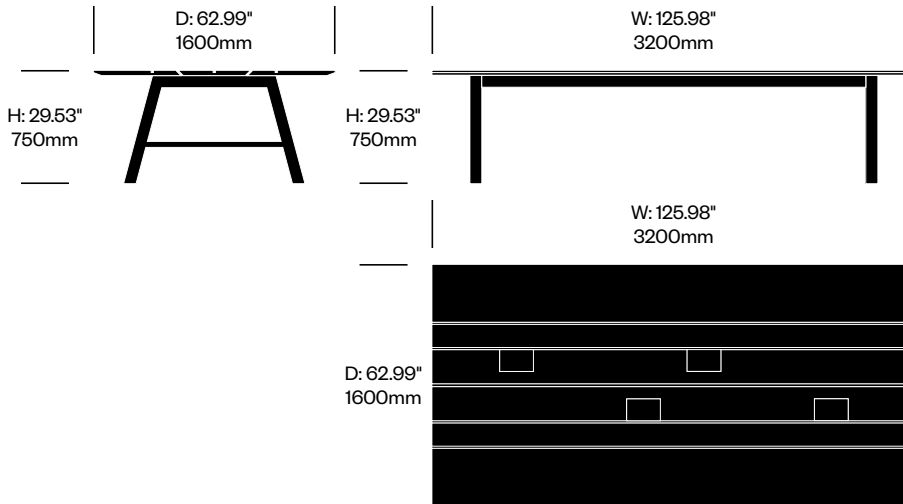

Large Round Collaborative Table,

Wood	Number	Grade A	Grade B	Grade C	Grade D
Removable Cover	HCBZ-PNTR-LSW	18,534.00	18,972.00	19,093.00	20,017.00
Flip Top Cover	HCBZ-PNTR-LHW	18,754.00	19,192.00	19,315.00	20,237.00

BuzziPicNic

BuzziSpace | Alain Gilles | 2014 | Imported from the Netherlands

To order, specify:

1. Product number
2. Top laminate color (if applicable)
3. Wood color

**WorkBench Collaborative Table,
Laminate Top**

Number	Grade A	Grade B	Grade C	Grade D	Grade E
HCBZ-PNTW-L	7,459.00	7,552.00	7,642.00	8,494.00	8,579.00

**WorkBench Collaborative Table,
Wood Top**

Number	Grade A	Grade B	Grade C	Grade D	Grade E
HCBZ-PNTW-W	14,952.00	16,146.00	16,640.00	17,358.00	17,942.00