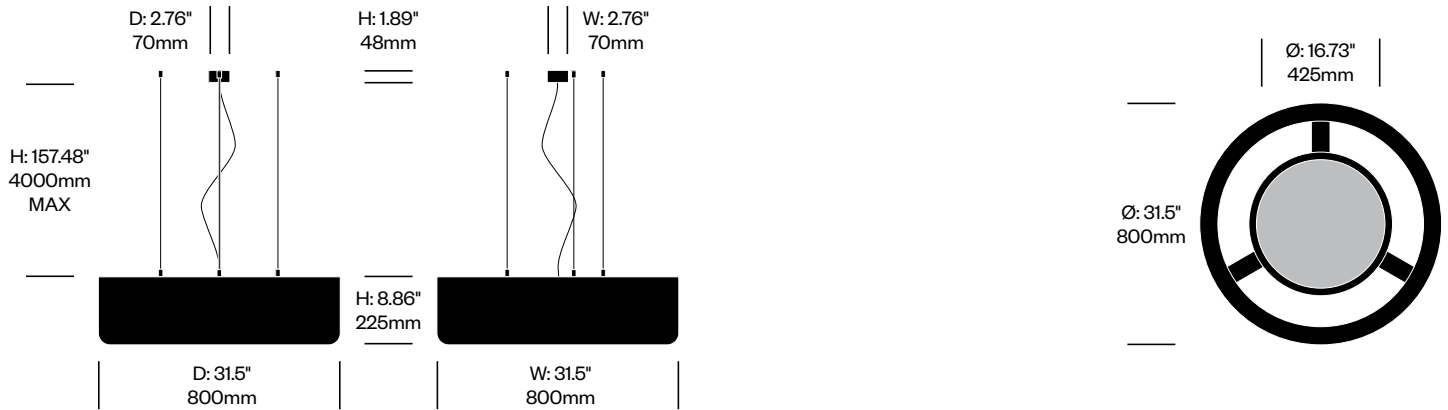

BuzziJet

BuzziSpace | BuzziSpace Studio | 2018 | Imported from the Netherlands

Features and Specifications

Voltage:	120V 50/60Hz
Power consumption:	29 watts
Color temperature:	3000K
Luminosity:	2545 lumens
Luminaire efficacy:	88 lumens/watt
Color rendition index:	>90 CRI
Rated lifespan:	50,000 hours
Bulb type:	LED
Cord length:	78.74 inches, field cuttable 196.85 inches, field cuttable

Pendant Lights

Available in two sizes, BuzziJet has an upholstered foam shade. The frame is powder coated white metal. Two ceiling mounting options are available; suspended straight or suspended split. The suspended straight is a system fixing screw with three cables in two lengths. The minimum distance of shade to ceiling is 3.94". The suspended split is a system fixing screw with three split cables and one main cable also available in two lengths. The minimum distance of shade to ceiling is 19.69". Powder coated white metal ceiling canopy and transparent power cord included. The LED disc has a PMMA diffusor that ensures optimal light spread and efficiency.

Cable Trim

Alu (BTR-9006)
Black (BTR-9005)

BuzziJet

BuzziSpace | BuzziSpace Studio | 2018 | Imported from the Netherlands

To order, specify:

1. Product number
2. Upholstery and color
3. Cable trim color

Small Pendant Light with Straight Cables

	Number	Grade A	Grade B	Grade C	Grade D	Grade E
78.74" (2000mm) Cables	HCBZ-JTP1-1S	4,524.00	4,654.00	4,717.00	4,752.00	4,934.00
196.85" (5000mm) Cables	HCBZ-JTP1-2S	4,951.00	5,081.00	5,144.00	5,179.00	5,361.00