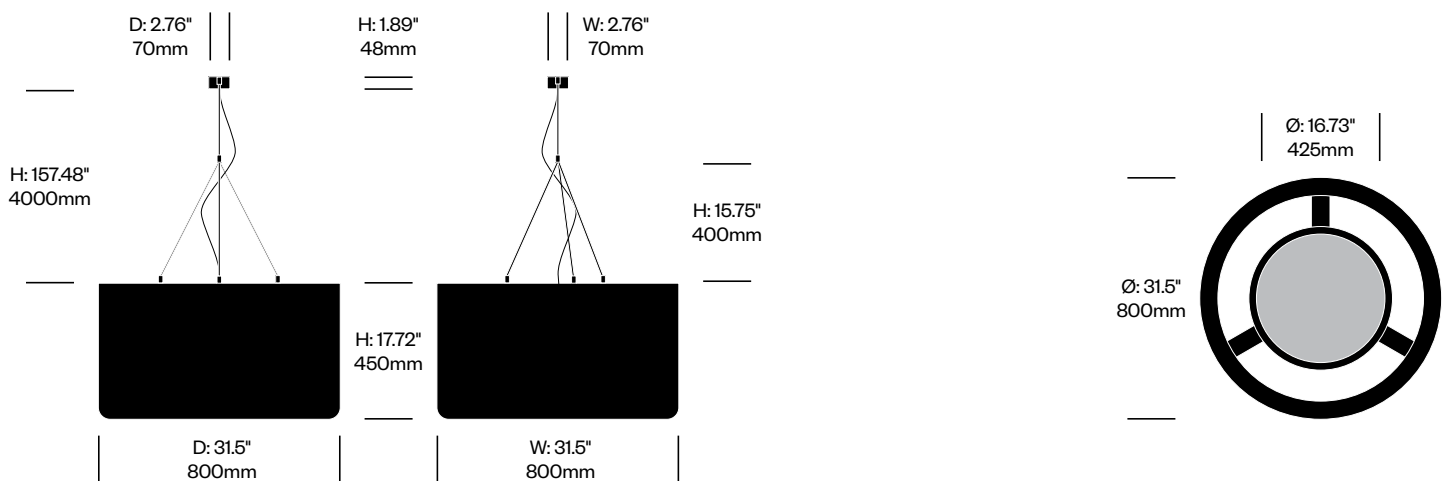

Pendant Lights

Available in two sizes, BuzziJet has an upholstered foam shade. The frame is powder coated white metal. Two ceiling mounting options are available; suspended straight or suspended split. The suspended straight is a system fixing screw with three cables in two lengths. The minimum distance of shade to ceiling is 3.94". The suspended split is a system fixing screw with three split cables and one main cable also available in two lengths. The minimum distance of shade to ceiling is 19.69". Powder coated white metal ceiling canopy and transparent power cord included. The LED disc has a PMMA diffusor that ensures optimal light spread and efficiency.

Small Pendant Light with Split Cables

	Number	Grade A	Grade B	Grade C	Grade D	Grade E
78.74" (2000mm) Cables	HCBZ-JTP1-1T	4,524.00	4,654.00	4,717.00	4,752.00	4,934.00
196.85" (5000mm) Cables	HCBZ-JTP1-2T	4,951.00	5,081.00	5,144.00	5,179.00	5,361.00

BuzziJet

BuzziSpace | BuzziSpace Studio | 2018 | Imported from the Netherlands

To order, specify:

1. Product number
2. Upholstery and color
3. Cable trim color

Medium Pendant Light with Straight Cables

	Number	Grade A	Grade B	Grade C	Grade D	Grade E
78.74" (2000mm) Cables	HCBZ-JTP2-1S	5,002.00	5,227.00	5,340.00	5,404.00	5,722.00
196.85" (5000mm) Cables	HCBZ-JTP2-2S	5,429.00	5,654.00	5,767.00	5,831.00	6,149.00

Medium Pendant Light with Split Cables

	Number	Grade A	Grade B	Grade C	Grade D	Grade E
78.74" (2000mm) Cables	HCBZ-JTP2-1T	5,002.00	5,227.00	5,340.00	5,404.00	5,722.00
196.85" (5000mm) Cables	HCBZ-JTP2-2T	5,429.00	5,654.00	5,767.00	5,831.00	6,149.00