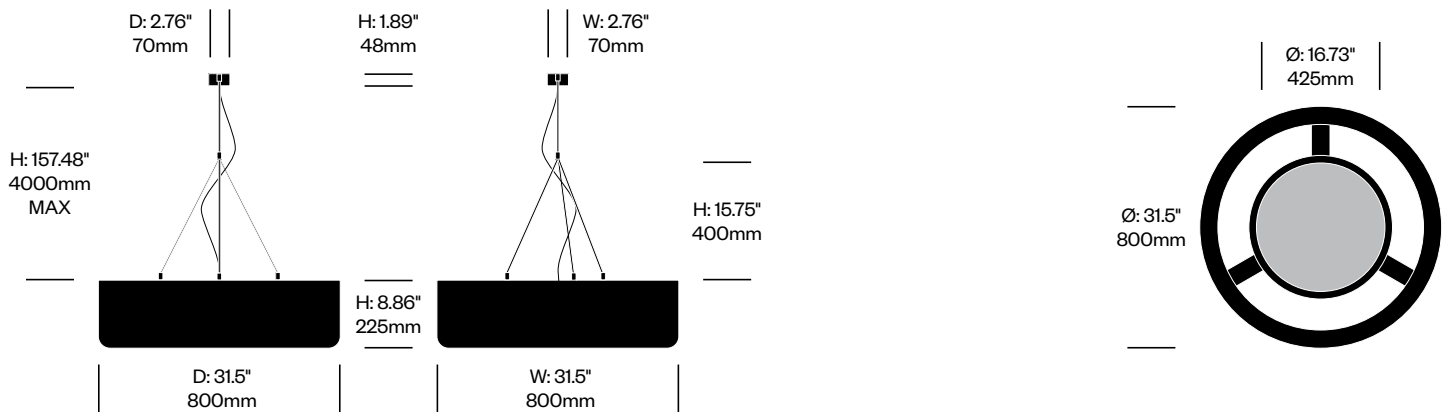

BuzziJet

BuzziSpace | BuzziSpace Studio | 2018 | Imported from the Netherlands

Features and Specifications

Voltage:	120V 50/60Hz
Power consumption:	29 watts
Color temperature:	3000K
Luminosity:	2545 lumens
Luminaire efficacy:	88 lumens/watt
Color rendition index:	>90 CRI
Rated lifespan:	50,000 hours
Bulb type:	LED
Cord length:	78.74 inches, field cuttable 196.85 inches, field cuttable

Pendant Lights

Available in two sizes, BuzziJet has an upholstered foam shade. The frame is powder coated white metal. Two ceiling mounting options are available; suspended straight or suspended split. The suspended straight is a system fixing screw with three cables in two lengths. The minimum distance of shade to ceiling is 3.94". The suspended split is a system fixing screw with three split cables and one main cable also available in two lengths. The minimum distance of shade to ceiling is 19.69". Powder coated white metal ceiling canopy and transparent power cord included. The LED disc has a PMMA diffusor that ensures optimal light spread and efficiency.

Cable Trim

Alu (BTR-9006)
Black (BTR-9005)

BuzziJet

BuzziSpace | BuzziSpace Studio | 2018 | Imported from the Netherlands

To order, specify:

1. Product number
2. Upholstery and color
3. Cable trim color

Small Pendant Light with Straight Cables

	Number	Grade A	Grade B	Grade C	Grade D	Grade E
78.74" (2000mm) Cables	HCBZ-JTP1-1S	4,524.00	4,654.00	4,717.00	4,752.00	4,934.00
196.85" (5000mm) Cables	HCBZ-JTP1-2S	4,951.00	5,081.00	5,144.00	5,179.00	5,361.00