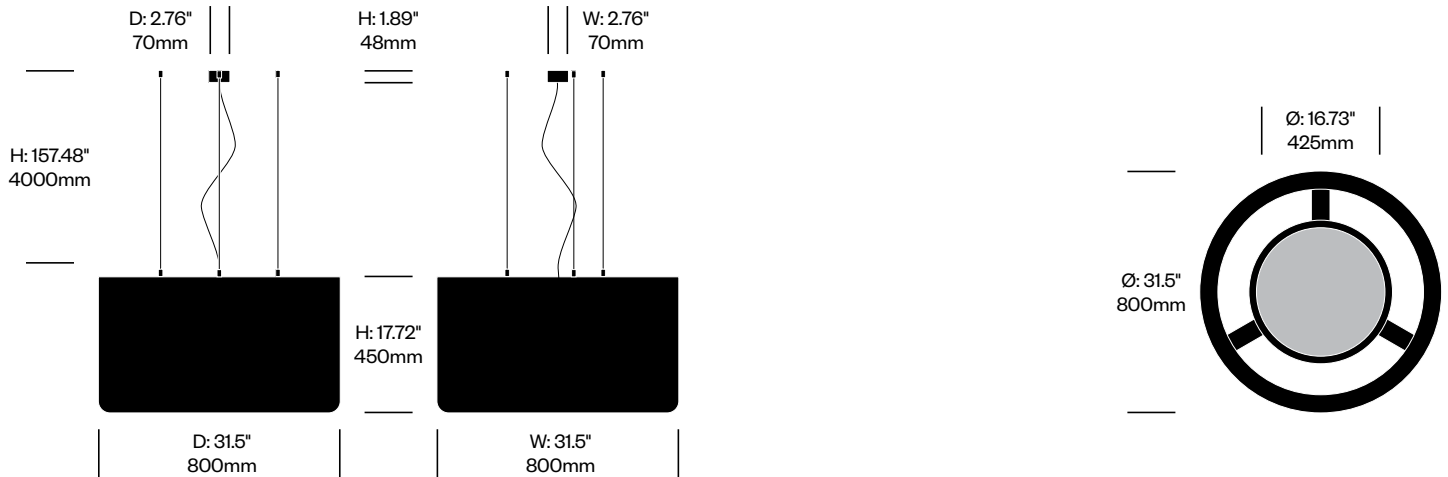

BuzziJet

BuzziSpace | BuzziSpace Studio | 2018 | Imported from the Netherlands

Features and Specifications

Voltage:	120V 50/60Hz
Power consumption:	29 watts
Color temperature:	3000K
Luminosity:	2545 lumens
Luminaire efficacy:	88 lumens/watt
Color rendition index:	>90 CRI
Rated lifespan:	50,000 hours
Bulb type:	LED
Cord length:	78.74 inches, field cuttable 196.85 inches, field cuttable

Pendant Lights

Available in two sizes, BuzziJet has an upholstered foam shade. The frame is powder coated white metal. Two ceiling mounting options are available; suspended straight or suspended split. The suspended straight is a system fixing screw with three cables in two lengths. The minimum distance of shade to ceiling is 3.94". The suspended split is a system fixing screw with three split cables and one main cable also available in two lengths. The minimum distance of shade to ceiling is 19.69". Powder coated white metal ceiling canopy and transparent power cord included. The LED disc has a PMMA diffusor that ensures optimal light spread and efficiency.

Small Pendant Light with Split Cables

	Number	Grade A	Grade B	Grade C	Grade D	Grade E
78.74" (2000mm) Cables	HCBZ-JTP1-1T	4,524.00	4,654.00	4,717.00	4,752.00	4,934.00
196.85" (5000mm) Cables	HCBZ-JTP1-2T	4,951.00	5,081.00	5,144.00	5,179.00	5,361.00

BuzziJet

BuzziSpace | BuzziSpace Studio | 2018 | Imported from the Netherlands

To order, specify:

1. Product number
2. Upholstery and color
3. Cable trim color

Medium Pendant Light with Straight Cables

	Number	Grade A	Grade B	Grade C	Grade D	Grade E
78.74" (2000mm) Cables	HCBZ-JTP2-1S	5,002.00	5,227.00	5,340.00	5,404.00	5,722.00
196.85" (5000mm) Cables	HCBZ-JTP2-2S	5,429.00	5,654.00	5,767.00	5,831.00	6,149.00