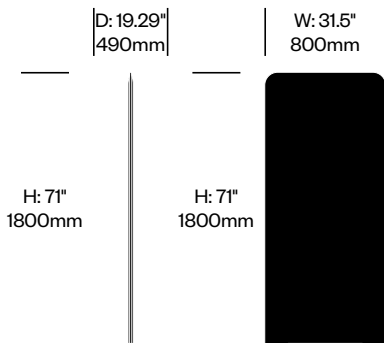

Screen, 71"x31.5"	Number	Felt	Grade A	Grade B	Grade C	Grade D	Grade E	Grade F
Felt or Fabric	HCBZ-FES4-31	1,353.00	1,761.00	2,145.00	2,298.00	2,382.00	2,819.00	
Contrasting Felt or Fabric	HCBZ-FES4-31C	1,641.00	2,049.00	2,433.00	2,586.00	2,670.00	3,107.00