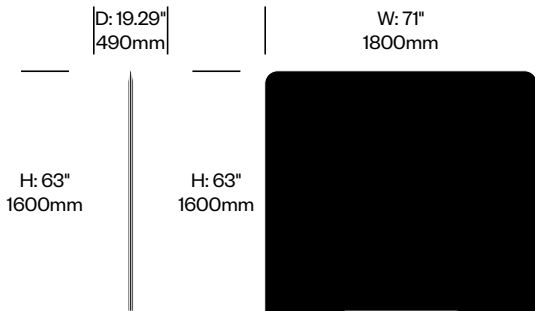

BuzziFree

BuzziSpace | BuzziSpace Studio | 2011 | Imported from the Netherlands

To order, specify:

1. Product number, including:

1 Upholstery type

- ☐ Felt
- ☒ Fabric

2. Upholstery and color
3. Contrasting upholstery and color (if applicable)
4. Base paint color

Screen, 63"x71"	Number	List Price
Felt	HCBZ-FES3-71F	2,437.00
Contrasting Felt	HCBZ-FES3-71FC	2,725.00