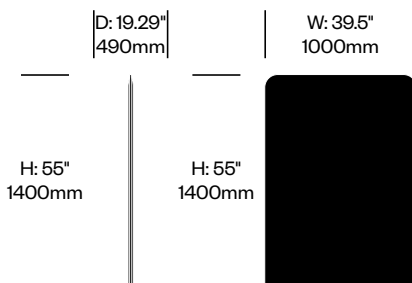

Screen, 55"x39.5"	Number	1	Felt	Grade A	Grade B	Grade C	Grade D	Grade E	Grade F
Felt or Fabric	HCBZ-FES2-39		1,324.00	1,719.00	1,943.00	2,031.00	2,079.00	2,330.00	
Contrasting Felt or Fabric	HCBZ-FES2-39	C	1,612.00	2,007.00	2,231.00	2,319.00	2,367.00	2,618.00