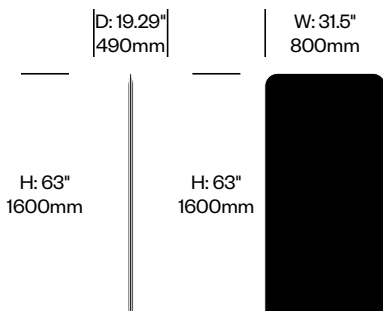

Screen, 55"x71"	Number	1	Felt	Grade A	Grade E
Felt or Fabric	HCZ-FES2-71		2,164.00	2,877.00	3,935.00
Contrasting Felt or Fabric	HCZ-FES2-71 C		2,452.00	3,165.00	4,223.00

Screen, 55"x78.75"	Number	1	Felt	Grade A	Grade E
Felt or Fabric	HCZ-FES2-78		2,375.00	3,167.00	4,336.00
Contrasting Felt or Fabric	HCZ-FES2-78 C		2,663.00	3,455.00	4,624.00