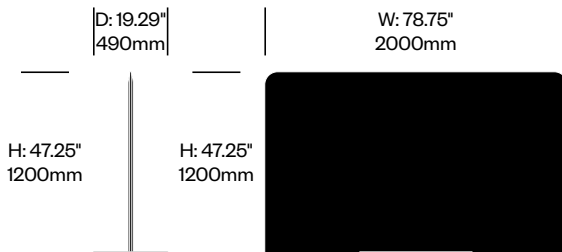

BuzziFree

BuzziSpace | BuzziSpace Studio | 2011 | Imported from the Netherlands

To order, specify:

1. Product number, including:

1 Upholstery type

☐ Felt

☒ Fabric

2. Upholstery and color

3. Contrasting upholstery and color (if applicable)

4. Base paint color

Screen, 47.25"x78.75"	Number	1	Felt	Grade A	Grade B	Grade C	Grade D	Grade E	Grade F
Felt or Fabric	HCBZ-FES1-78		2,074.00	2,751.00	3,633.00	3,345.00	3,441.00	3,920.00	
Contrasting Felt or Fabric	HCBZ-FES1-78	C	2,362.00	3,039.00	3,464.00	3,176.00	3,729.00	4,208.00