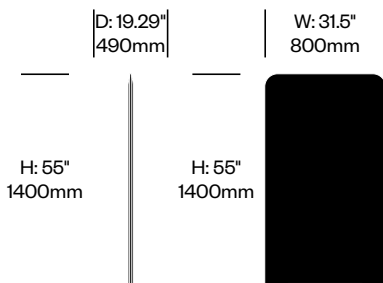

Screen, 55"x31.5"	Number	1	Felt	Grade A	Grade B	Grade C	Grade D	Grade E	Grade F
Felt or Fabric	HCBZ-FES2-31		1,112.00	1,429.00	1,610.00	1,683.00	1,723.00	1,898.00	
Contrasting Felt or Fabric	HCBZ-FES2-31	C	1,400.00	1,717.00	1,928.00	1,971.00	2,011.00	2,216.00