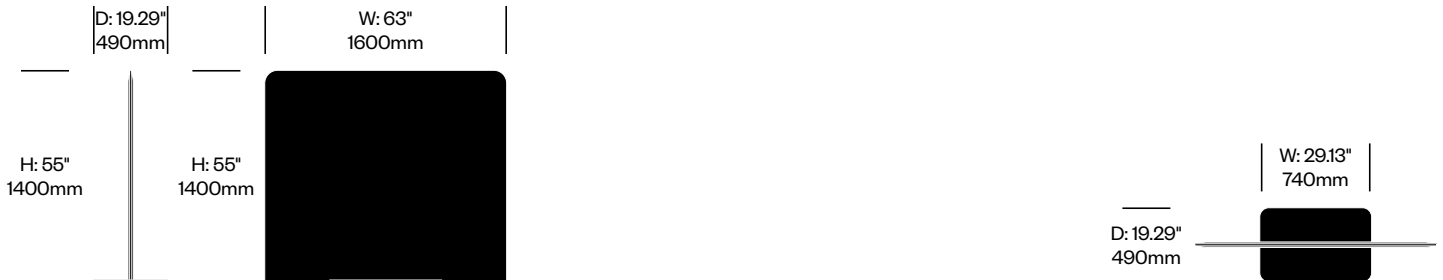

Screen, 55"x63"	Number	1	Felt	Grade A	Grade E
Felt or Fabric	HCBZ-FES2-63		1,956.00	2,588.00	3,534.00
Contrasting Felt or Fabric	HCBZ-FES2-63	C	2,244.00	2,876.00	3,822.00