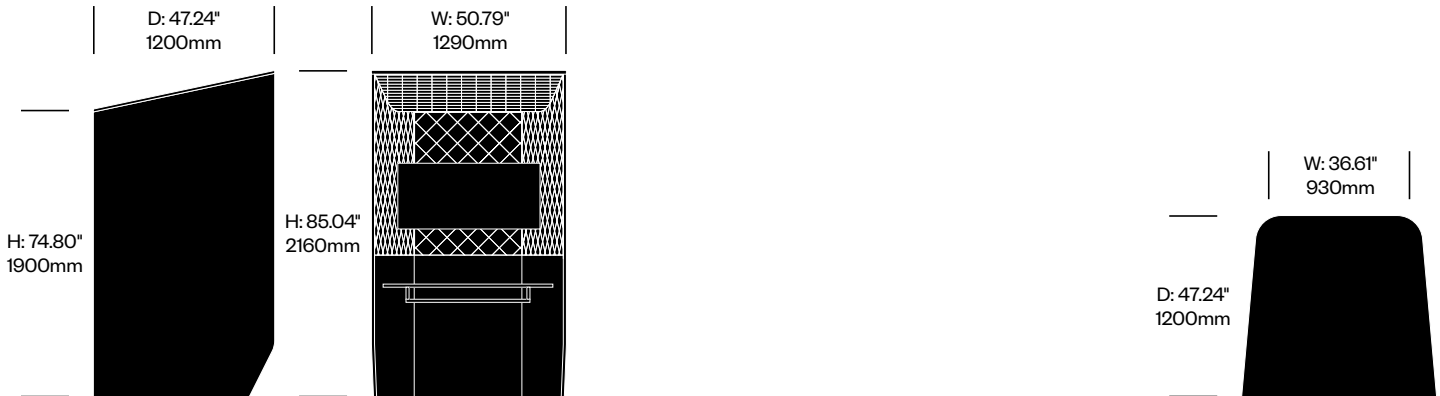

Fabric Grade E

Kvadrat® Memory 2 (BM2)

Worksurface Laminate

White (BHL-WHT)

Worksurface Wood

Antwerp Oak (BAO-ANT)

BuzziBooth

BuzziSpace | Alain Gilles | 2010 | Imported from the Netherlands

To order, specify:

1. Product number
2. Upholstery and color
3. Worksurface wood or laminate color (if applicable)

SINGLE BOOTH, 3D DIAMOND

Upholstered Worksurface	Number	Grade A	Grade E
with Cable Tray	HCBZ-BHB1-D2CNN	11,941.00	16,981.00
with Cable Tray, Contrasting Fabric	HCBZ-BHB1-D2CNNC	12,795.00	17,835.00
with Cable Tray and Light	HCBZ-BHB1-D2CLN	12,795.00	17,835.00
with Cable Tray and Light, Contrasting Fabric	HCBZ-BHB1-D2CLNC	13,649.00	18,689.00
Laminate Worksurface	Number	Grade A	Grade E
	HCBZ-BHB1-DLNNN	12,997.00	18,037.00
Contrasting Fabric	HCBZ-BHB1-DLNNNC	13,851.00	18,891.00
with Light	HCBZ-BHB1-DLNLN	13,851.00	18,891.00
with Light, Contrasting Fabric	HCBZ-BHB1-DLNLNC	14,705.00	19,745.00
Wood Worksurface	Number	Grade A	Grade E
	HCBZ-BHB1-DWNNN	13,082.00	18,122.00
Contrasting Fabric	HCBZ-BHB1-DWNNNC	13,936.00	18,976.00
with Cable Tray	HCBZ-BHB1-DWCNN	13,202.00	18,242.00
with Cable Tray, Contrasting Fabric	HCBZ-BHB1-DWCNNC	14,056.00	19,096.00
with Light	HCBZ-BHB1-DWNLN	12,795.00	17,835.00
with Light, Contrasting Fabric	HCBZ-BHB1-DWNLNC	13,649.00	18,689.00
with Cable Tray and Light	HCBZ-BHB1-DWCLN	14,056.00	19,096.00
with Cable Tray and Light, Contrasting Fabric	HCBZ-BHB1-DWCLNC	14,910.00	19,950.00