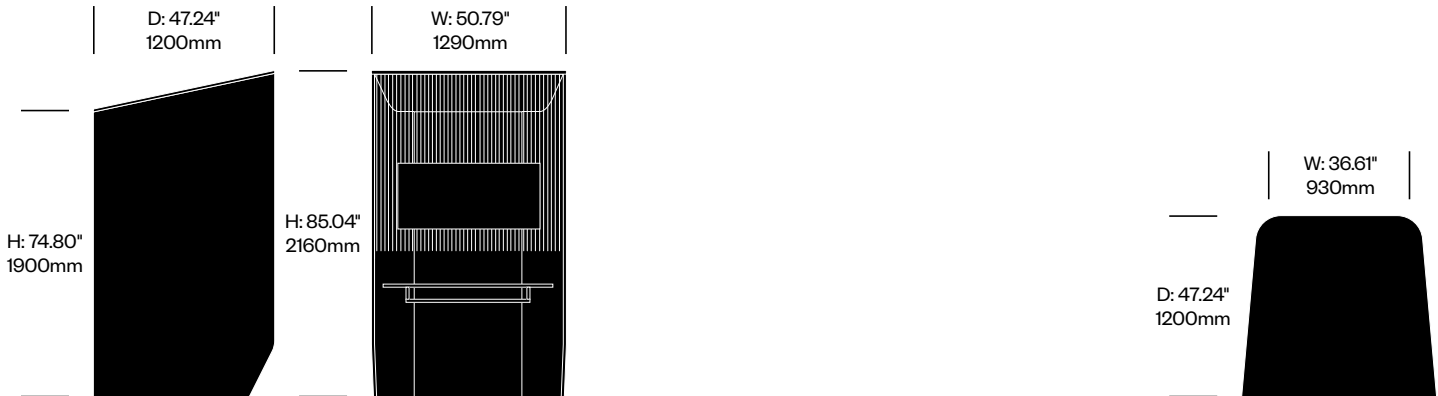

BuzziBooth

BuzziSpace | Alain Gilles | 2010 | Imported from the Netherlands

To order, specify:

1. Product number
2. Upholstery and color
3. Worksurface wood or laminate color (if applicable)

SINGLE BOOTH, 3D RIB

Upholstered Worksurface	Number	Grade A	Grade E
with Cable Tray	HCBZ-BHB1-R2CNN	11,562.00	16,603.00
with Cable Tray, Contrasting Fabric	HCBZ-BHB1-R2CNNC	12,416.00	17,457.00
with Cable Tray and Light	HCBZ-BHB1-R2CLN	12,416.00	17,457.00
with Cable Tray and Light, Contrasting Fabric	HCBZ-BHB1-R2CLNC	13,270.00	18,311.00
Laminate Worksurface	Number	Grade A	Grade E
	HCBZ-BHB1-RLNNN	12,618.00	17,659.00
Contrasting Fabric	HCBZ-BHB1-RLNNNC	13,472.00	18,513.00
with Light	HCBZ-BHB1-RLNLN	13,472.00	18,513.00
with Light, Contrasting Fabric	HCBZ-BHB1-RLNLNC	14,326.00	19,367.00
Wood Worksurface	Number	Grade A	Grade E
	HCBZ-BHB1-RWNNN	12,703.00	17,744.00
Contrasting Fabric	HCBZ-BHB1-RWNNNC	13,557.00	18,598.00
with Cable Tray	HCBZ-BHB1-RWCNN	12,823.00	17,864.00
with Cable Tray, Contrasting Fabric	HCBZ-BHB1-RWCNNC	13,677.00	18,718.00
with Light	HCBZ-BHB1-RWNLN	12,416.00	17,457.00
with Light, Contrasting Fabric	HCBZ-BHB1-RWNLNC	13,270.00	18,311.00
with Cable Tray and Light	HCBZ-BHB1-RWCLN	13,677.00	18,718.00
with Cable Tray and Light, Contrasting Fabric	HCBZ-BHB1-RWCLNC	14,531.00	19,572.00