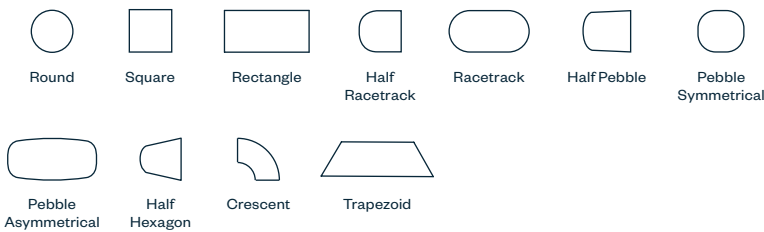

Statement of Line

Features

- 11 top shapes with edgeband or knife edge available in high-pressure laminate or premium veneer
- Five fixed-heights available, depending on selected top and base
- Bridge base accommodates up to 16 users
- Round and extruded post legs provide aesthetic design choices
- Wire management and power options available
- Foot rail and die-cast aluminum feet are available in painted or polished finish
- Optional casters and glides have leveling capability for top alignment
- Bases available in all Haworth standard paint colors