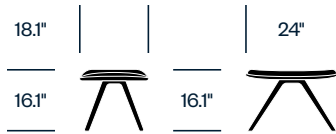

Ottoman

Finishes/Upholstery

Leather Upholstery

Scozia
Customer's Own Leather (COL)

Fabric Upholstery

Kvadrat Divina 3
Kvadrat Divina MD
Kvadrat Divina Melange 3
Kvadrat Remix 3
Kvadrat Steelcut Trio 3
Customer's Own Material (COM)

Trim

Matte Black
Polished Aluminum