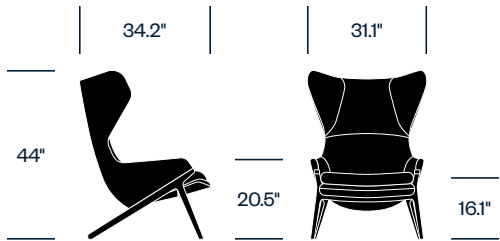

Lounge Chair

Ottoman

Finishes/Upholstery

Leather Upholstery

Scozia
Customer's Own Leather (COL)

Fabric Upholstery

Kvadrat Divina 3
Kvadrat Divina MD
Kvadrat Divina Melange 3
Kvadrat Remix 3
Kvadrat Steelcut Trio 3
Customer's Own Material (COM)

Trim

Matte Black
Polished Aluminum