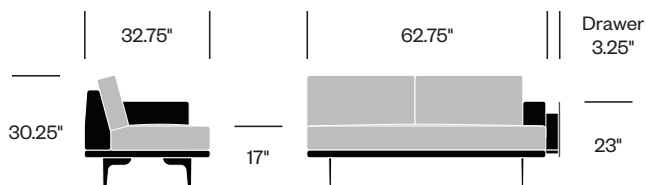

Two Seat Sofa with One Arm (Left or Right)

Finishes/Upholstery

Upholstery

For a complete list of upholstery options, please refer to surfaces.haworth.com.

Occasional Table Top Paint

Beige
Black
Chalk
Gray Tone
Polar
Rusty Red
Sky Blue
Sparrow
Stormy
Straw
Terra
Vapor

Occasional Table Top Wood

Walnut
White Oak

Occasional Table Top Surface

Corian® Cameo White
Black Granite
White Carrara Marble

Stitch Thread

Accent Orange
Black
Plaster
Rusty Red
Sand

Leg Trim

Black
Black Matte
Polished Aluminum
Rusty Red
Sable
Smooth Plaster
Smooth Plaster Matte