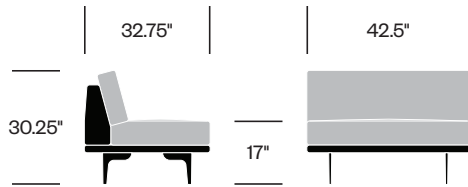

Certifications

- BIFMA LEVEL 1 Pending
- Meets ANSI/BIFMA X5.4 Standard for Lounge and Public Seating
- GREENGUARD Gold Certified

Lounge Chair without Arms

Lounge Chair with One Arm (Left or Right), Optional Drawer