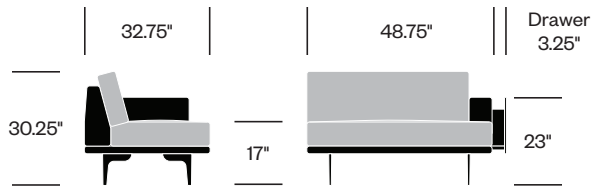

Certifications

- BIFMA LEVEL 1 Pending
- Meets ANSI/BIFMA X5.4 Standard for Lounge and Public Seating
- GREENGUARD Gold Certified

Lounge Chair without Arms

Lounge Chair with One Arm (Left or Right), Optional Drawer