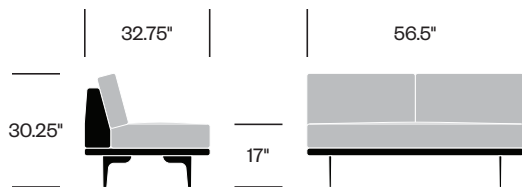

Two Seat Sofa without Arms