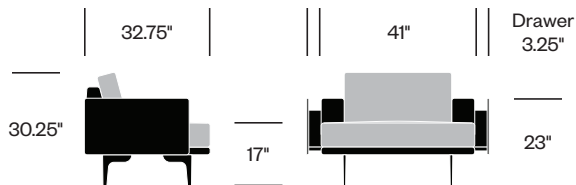

Lounge Chair, One or Two Optional Drawers (Left and/or Right)