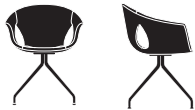

Side Chair with Four Angled Legs

TH: 31"	TD: 21.8"	TW: 24.8"
SH: 17.8"	AH: 25.5"