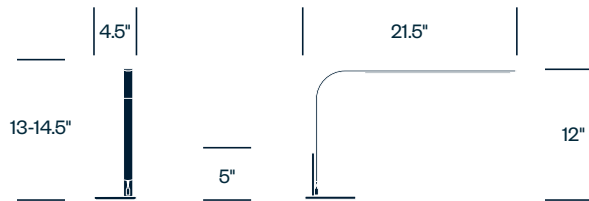

HAWORTH collection

LIM Designed by Ralph Reddig and Pablo Pardo

Table Light with Pivot