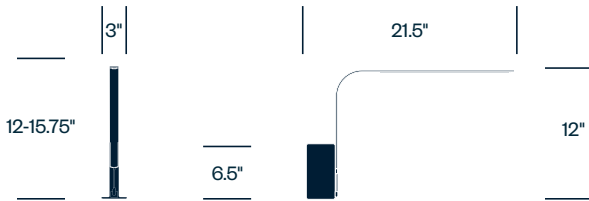

Table Light with Block