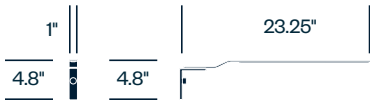

Slat/Rail Mounted Light