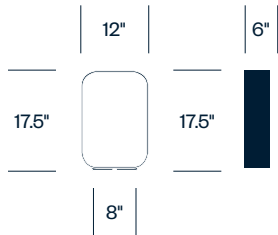

Certifications

- CE Certified
- ETL Listed to UL Standards
- PSE Certified
- RoHS Compliant

Small Table Light

Large Table Light

Floor Light

Specifications

Bulb Type:	Flat-panel LED
Voltage:	120/240V 60Hz
Power Consumption:	6.8 watts
Color Temperature:	3,000K
Luminosity:	350 lumens
Luminaire Efficacy:	52 lumens/watt
Color Rendition Index:	90
Rated Lifespan:	50,000 hours
Power Cord:	6 ft.