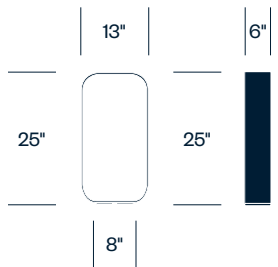

Features

- Extruded aluminum frame lined with wood veneer or fabric
- Polycarbonate lens assembly
- Two sizes of table lights
- Integrated USB charging port (table light)
- Fabric-wrapped cord
- Fully dimmable, glare-free, high-output LED light
- 50,000-hour LED lifespan

Certifications

- CE Certified
- ETL Listed to UL Standards
- PSE Certified
- RoHS Compliant

Small Table Light

Large Table Light

Floor Light

Specifications

Bulb Type:	Flat-panel LED
Voltage:	120/240V 60Hz
Power Consumption:	6.8 watts
Color Temperature:	3,000K
Luminosity:	350 lumens
Luminaire Efficacy:	52 lumens/watt
Color Rendition Index:	90
Rated Lifespan:	50,000 hours
Power Cord:	6 ft.