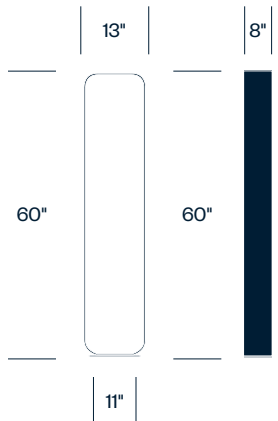

Certifications

- CE Certified
- ETL Listed to UL Standards
- PSE Certified
- RoHS Compliant

Small Table Light

Large Table Light

Floor Light

Specifications

Bulb Type:	Flat-panel LED
Voltage:	120/240V 60Hz
Power Consumption:	6.8 watts
Color Temperature:	3,000K
Luminosity:	350 lumens
Luminaire Efficacy:	52 lumens/watt
Color Rendition Index:	90
Rated Lifespan:	50,000 hours
Power Cord:	6 ft.