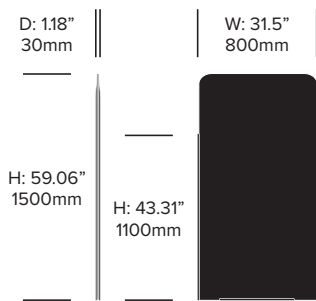

Medium Screen, Stop Panel

High Screen, Stop Panel

BuzziScreen Mix

BuzziSpace | Sas Adriaenssens | 2015 | Imported from the Netherlands

Low Screen, Middle Panel

Medium Screen, Middle Panel

High Screen Screen, Middle Panel