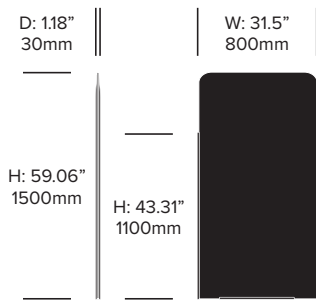

Medium Screen, Middle Panel with Split on Right