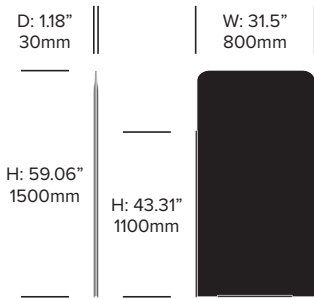

Low Screen, Middle Panel with Split on Right

Medium Screen, Middle Panel with Split on Right

High Screen, Middle Panel with Split on Right

BuzziScreen Mix

BuzziSpace | Sas Adriaenssens | 2015 | Imported from the Netherlands

Low Screen, Middle Panel with Split on Left and Right

Medium Screen, Middle Panel with Split on Left and Right

High Screen, Middle Panel with Split on Left and Right