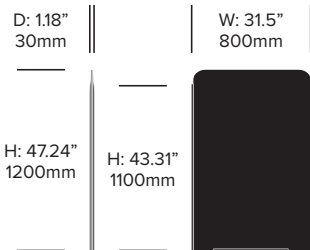

BuzziScreen Mix

BuzziSpace | Sas Adriaenssens | 2015 | Imported from the Netherlands

Low Screen, Middle Panel with Split on Right