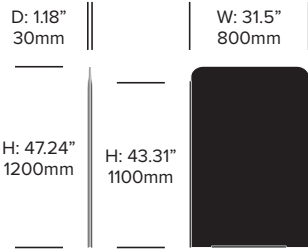

BuzziScreen Mix

BuzziSpace | Sas Adriaenssens | 2015 | Imported from the Netherlands

Low Screen, Middle Panel with Split on Left and Right