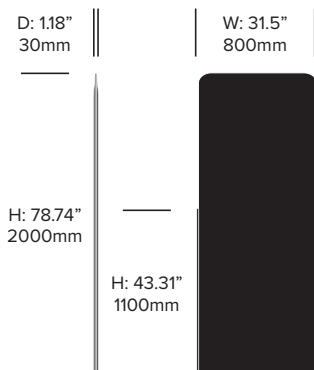

Low Screen, Middle Panel with Split on Left

Medium Screen, Middle Panel with Split on Left

High Screen, Middle Panel with Split on Left

BuzziScreen Mix

BuzziSpace | Sas Adriaenssens | 2015 | Imported from the Netherlands