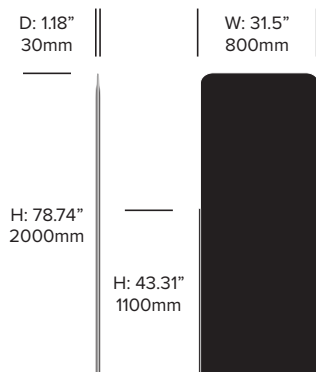

High Screen, Middle Panel with Split on Right