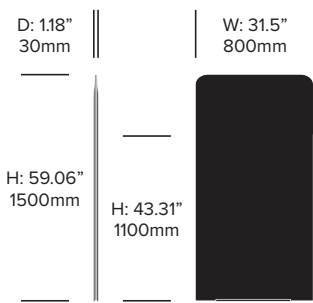

Medium Screen, Stop Panel with Split