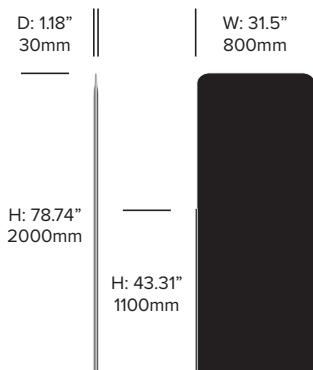

High Privacy, Start Panel

UPHOLSTERY AND FINISHES

Fabric Grade A

Fabric (BFA)
Kvadrat® Revive 1 (BR1)
Trevira CS (BCS)
Trevira CS+ (BCP)

Fabric Grade B

Kvadrat® Clara 2 (BC2)
Kvadrat® Remix 2 (BRX)
Velvet (BVE)

Fabric Grade C

Kvadrat® Hero (BHR)

Fabric Grade D

Kvadrat® Tonus 4 (BT4)
Kvadrat® Tonus Meadow (BTM)

Fabric Grade E

Kvadrat® Memory 2 (BM2)

Felt

BuzziFelt (BFE)

Zipper

Black (BTR-ZBLK)
Orange (BTR-ZORG)

Base Paint

Alu (BTR-90006)
Black (BTR-90005)

ACOUSTICS

Acoustic Principles

Attenuation

Acoustic Performance

High Tones