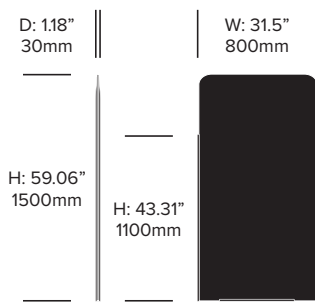

Medium Screen, Start Panel with Split