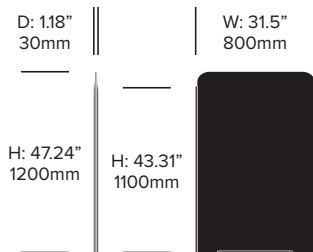

BuzziScreen Mix

BuzziSpace | Sas Adriaenssens | 2015 | Imported from the Netherlands

Low Screen, Start Panel with Split