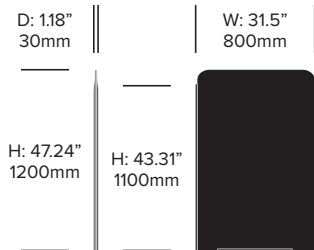

Low Screen, Middle Panel with Split on Left

Medium Screen, Middle Panel with Split on Left

High Screen, Middle Panel with Split on Left

BuzziScreen Mix

BuzziSpace | Sas Adriaenssens | 2015 | Imported from the Netherlands