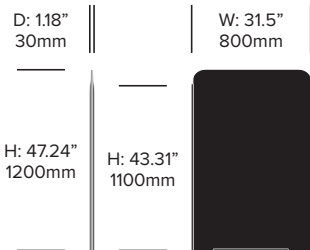

Medium Screen, Stop Panel

High Screen, Stop Panel

BuzziScreen Mix

BuzziSpace | Sas Adriaenssens | 2015 | Imported from the Netherlands

Low Screen, Middle Panel

Medium Screen, Middle Panel

High Screen Screen, Middle Panel