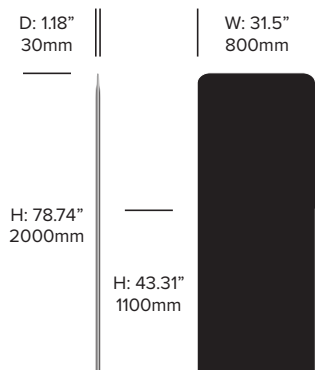

High Screen, Stop Panel