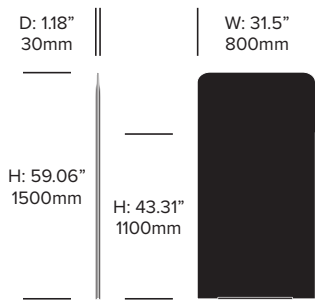

Medium Screen, Stop Panel