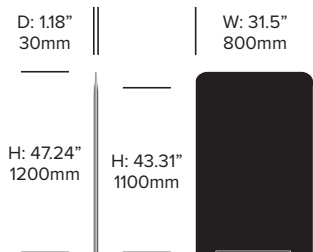

BuzziScreen Mix

BuzziSpace | Sas Adriaenssens | 2015 | Imported from the Netherlands

Low Screen, Stop Panel with Split