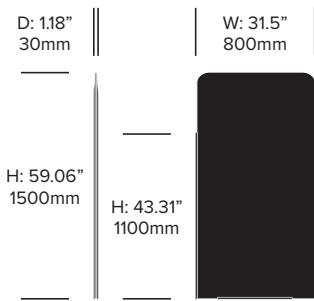

Low Screen, Middle Panel with Split on Left

Medium Screen, Middle Panel with Split on Left

High Screen, Middle Panel with Split on Left

BuzziScreen Mix

BuzziSpace | Sas Adriaenssens | 2015 | Imported from the Netherlands