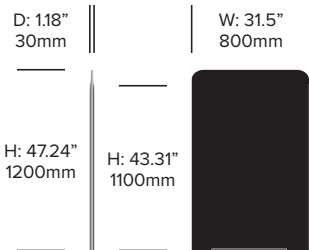

BuzziScreen Mix

BuzziSpace | Sas Adriaenssens | 2015 | Imported from the Netherlands

Low Screen, Stop Panel