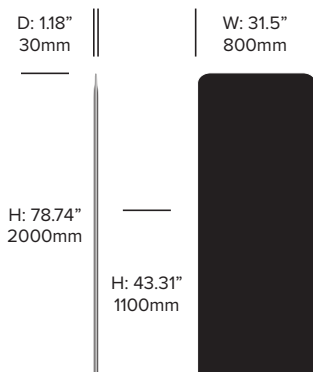

High Screen, Stop Panel with Split