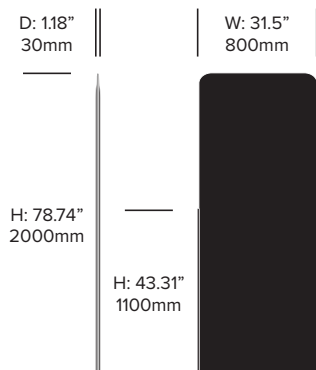

Medium Screen, Stop Panel

High Screen, Stop Panel

BuzziScreen Mix

BuzziSpace | Sas Adriaenssens | 2015 | Imported from the Netherlands

Low Screen, Middle Panel

Medium Screen, Middle Panel

High Screen Screen, Middle Panel