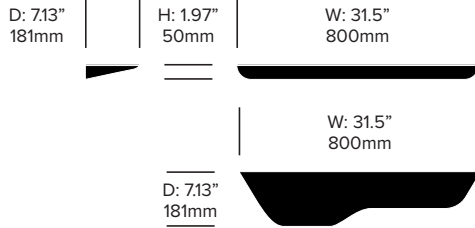

BuzziPlank

BuzziSpace | Gerd Couckhuyt | 2016 | Imported from the Netherlands

Medium Shelf