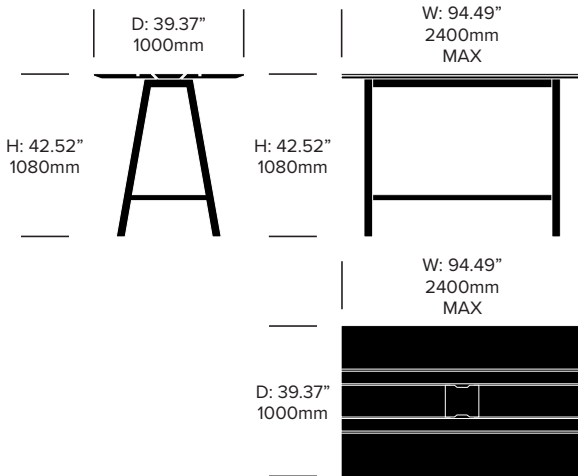

## Bar Height Meet Collaborative Tables 35.43" Depth, Laminate

## Bar Height Meet Collaborative Tables 35.43" Depth, Wood

## Bar Height Meet Collaborative Tables 39.37" Depth, Laminate

---

## Bar Height Meet Collaborative Tables 39.37" Depth, Wood

---