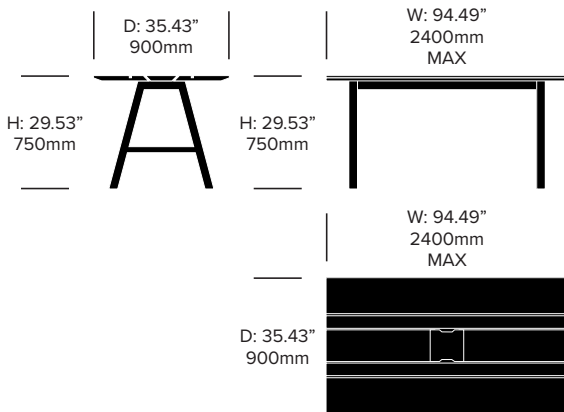

## Standard Height Meet Collaborative Tables 35.43" Depth, Laminate

---

## Standard Height Meet Collaborative Tables 35.43" Depth, Wood

---