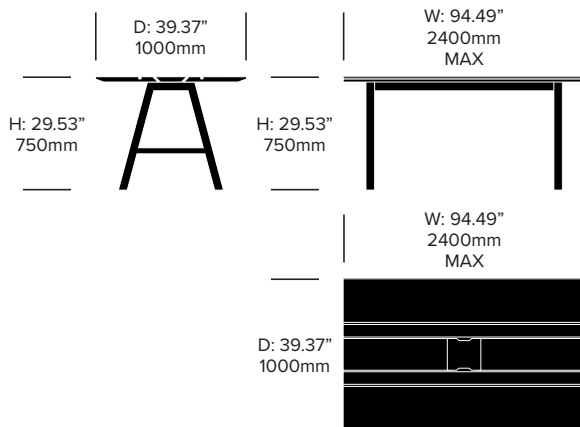

## Standard Height Meet Collaborative Tables 35.43" Depth, Laminate

---

## Standard Height Meet Collaborative Tables 35.43" Depth, Wood

---

## Standard Height Meet Collaborative Tables 39.37" Depth, Laminate

---

## Standard Height Meet Collaborative Tables 39.37" Depth, Wood

---