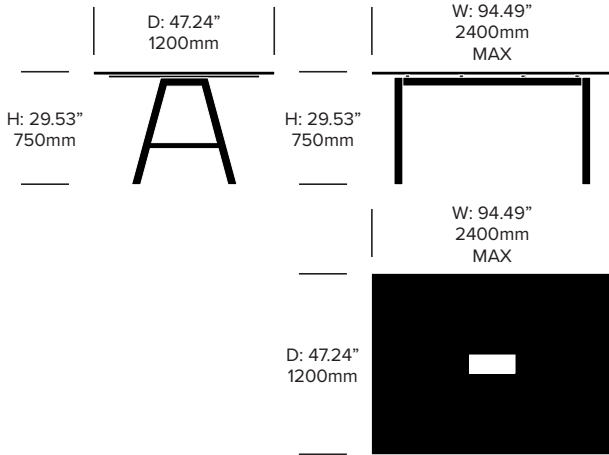

## Standard Height Meet Collaborative Tables 35.43" Depth, Wood

---

## Standard Height Meet Collaborative Tables 39.37" Depth, Laminate

---

## Standard Height Meet Collaborative Tables 39.37" Depth, Wood

---

## Standard Height Meet Collaborative Tables 47.24" Depth, Laminate

---