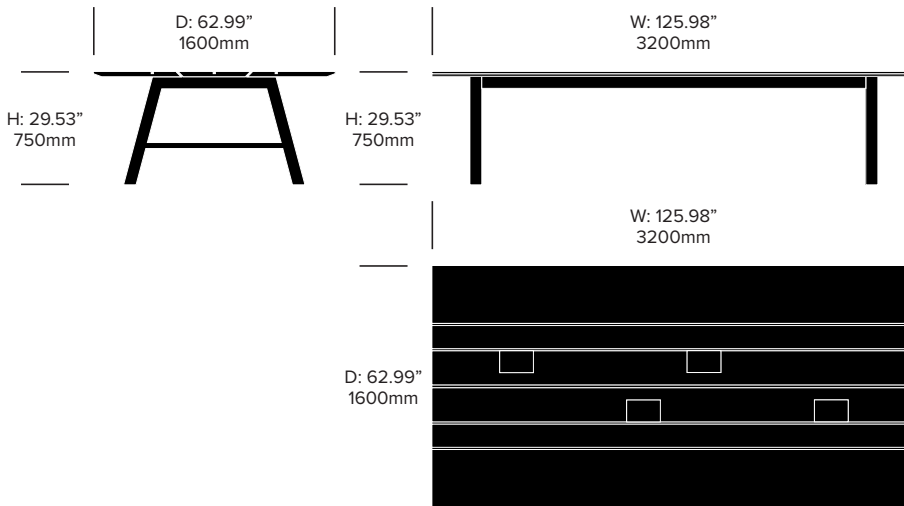

WorkBench Collaborative Table, Wood