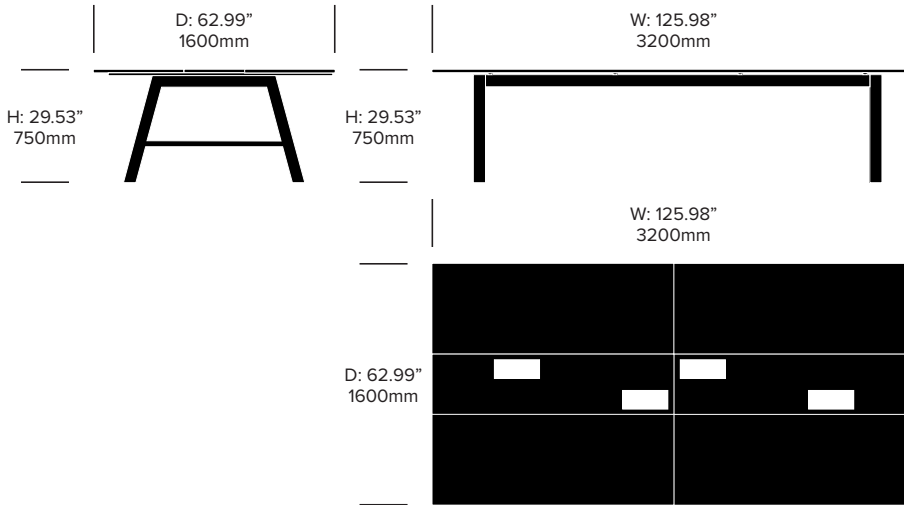

BuzziPicNic

BuzziSpace | Alain Gilles | 2014 | Imported from the Netherlands

WorkBench Collaborative Table, Laminate