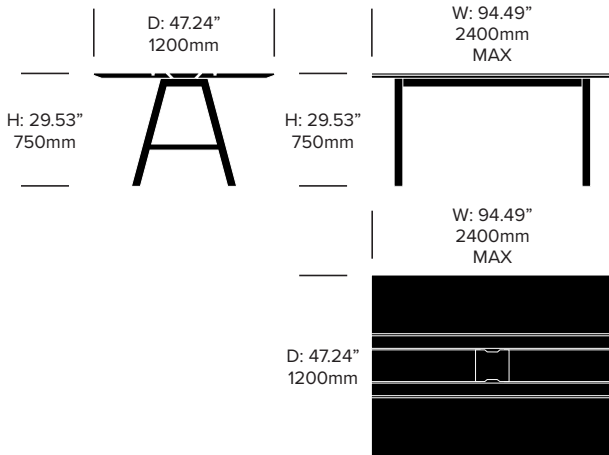

## Standard Height Meet Collaborative Tables 39.37" Depth, Laminate

---

## Standard Height Meet Collaborative Tables 39.37" Depth, Wood

---

## Standard Height Meet Collaborative Tables 47.24" Depth, Laminate

---

## Standard Height Meet Collaborative Tables 47.24" Depth, Wood

---