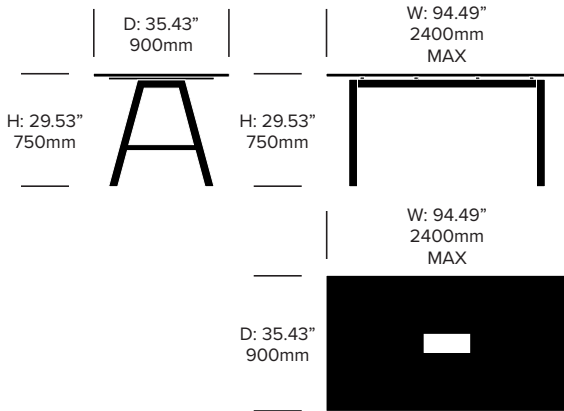

## Standard Height Meet Collaborative Tables 35.43" Depth, Laminate

---