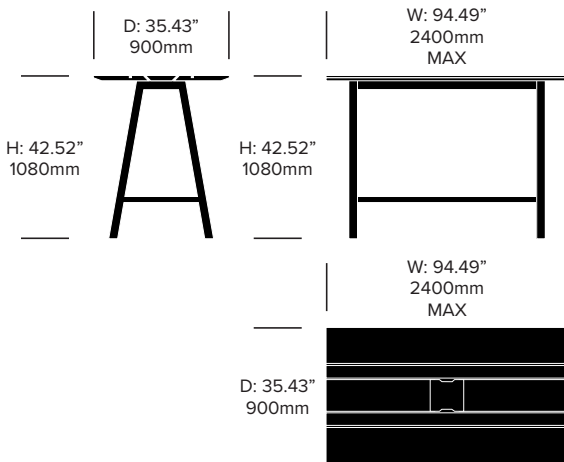

## Bar Height Meet Collaborative Tables 31.5" Depth, Laminate

---

## Bar Height Meet Collaborative Tables 31.5" Depth, Wood

---

## Bar Height Meet Collaborative Tables 35.43" Depth, Laminate

## Bar Height Meet Collaborative Tables 35.43" Depth, Wood