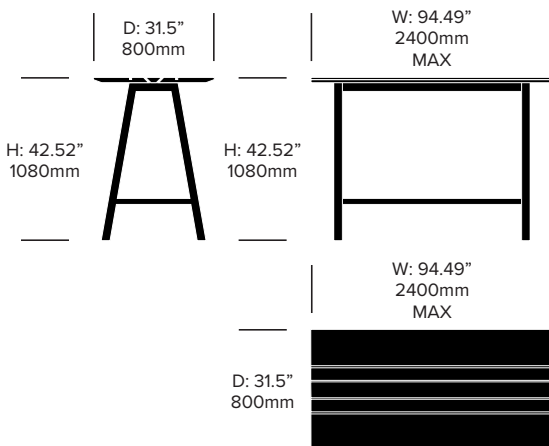

## Standard Height Meet Collaborative Tables 47.24" Depth, Laminate

---

## Standard Height Meet Collaborative Tables 47.24" Depth, Wood

---

## Bar Height Meet Collaborative Tables 31.5" Depth, Laminate

---

## Bar Height Meet Collaborative Tables 31.5" Depth, Wood

---