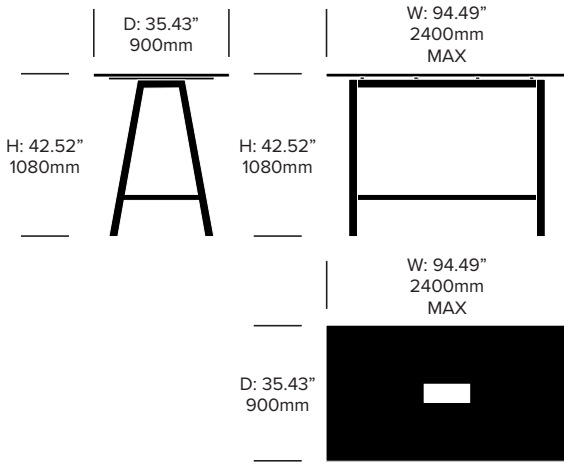

## Standard Height Meet Collaborative Tables 47.24" Depth, Wood

---

## Bar Height Meet Collaborative Tables 31.5" Depth, Laminate

---

## Bar Height Meet Collaborative Tables 31.5" Depth, Wood

---

## Bar Height Meet Collaborative Tables 35.43" Depth, Laminate