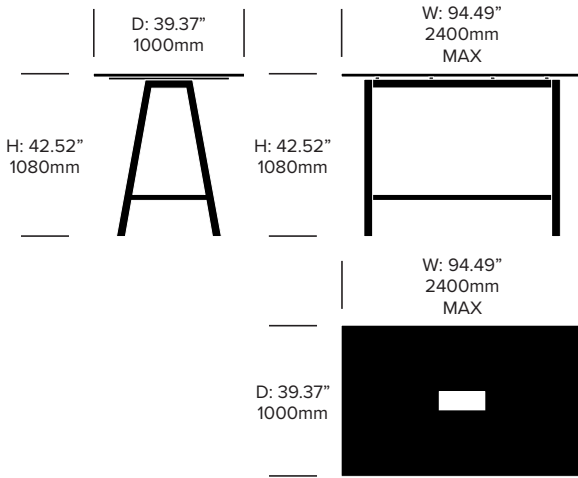

## Bar Height Meet Collaborative Tables 35.43" Depth, Laminate

## Bar Height Meet Collaborative Tables 35.43" Depth, Wood

## Bar Height Meet Collaborative Tables 39.37" Depth, Laminate

---