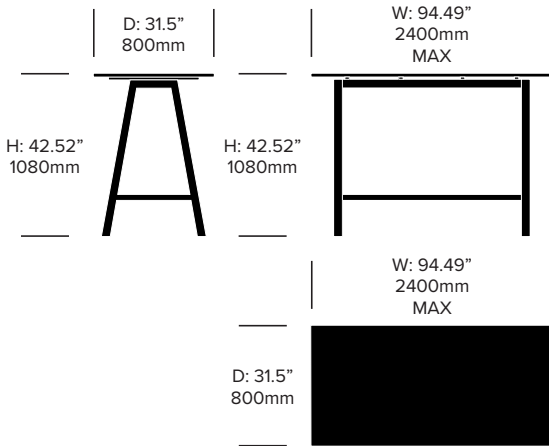

## Standard Height Meet Collaborative Tables 39.37" Depth, Wood

---

## Standard Height Meet Collaborative Tables 47.24" Depth, Laminate

---

## Standard Height Meet Collaborative Tables 47.24" Depth, Wood

---

## Bar Height Meet Collaborative Tables 31.5" Depth, Laminate

---