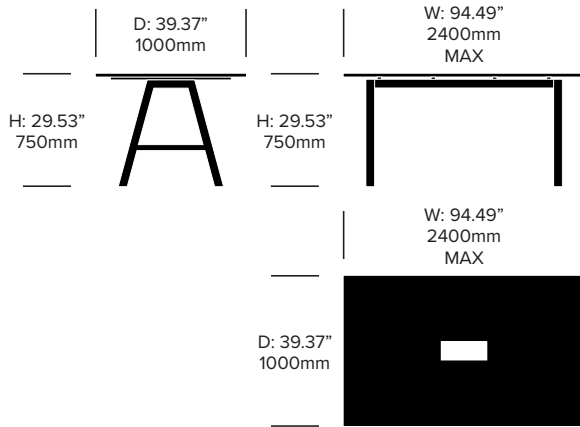

## Standard Height Meet Collaborative Tables 35.43" Depth, Laminate

---

## Standard Height Meet Collaborative Tables 35.43" Depth, Wood

---

## Standard Height Meet Collaborative Tables 39.37" Depth, Laminate

---