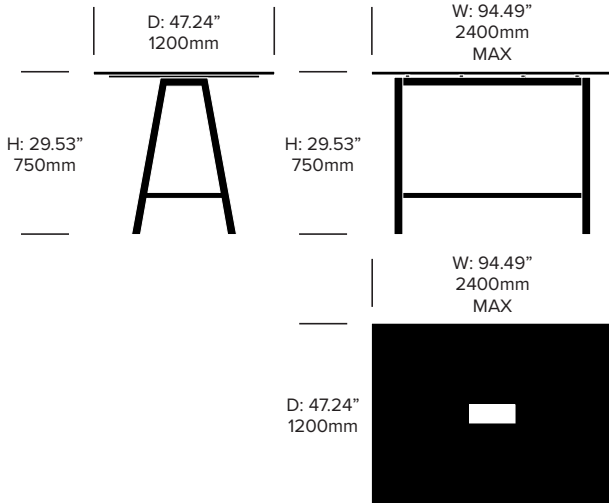

## Bar Height Meet Collaborative Tables 35.43" Depth, Laminate

## Bar Height Meet Collaborative Tables 39.37" Depth, Laminate

---

## Bar Height Meet Collaborative Tables 39.37" Depth, Wood

---

## Bar Height Meet Collaborative Tables 47.24" Depth, Laminate

---