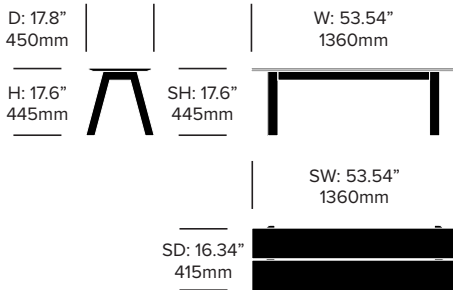

HAWORTH® Collection

Small Bench

Large Bench

Small Cushion

Large Cushion

UPHOLSTERY AND FINISHES

Fabric Grade A

Fabric (BFA)