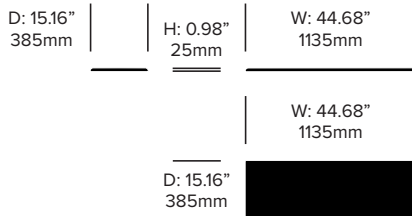

HAWORTH® Collection

Small Bench

Large Bench

Small Cushion

Large Cushion

UPHOLSTERY AND FINISHES

Fabric Grade A

Fabric (BFA)