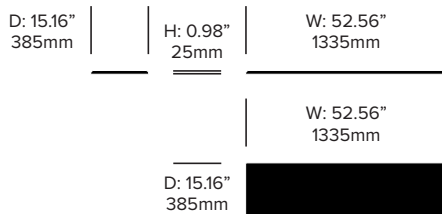

HAWORTH® Collection

Small Bench

Large Bench

Small Cushion

Large Cushion

UPHOLSTERY AND FINISHES

Fabric Grade A

Fabric (BFA)