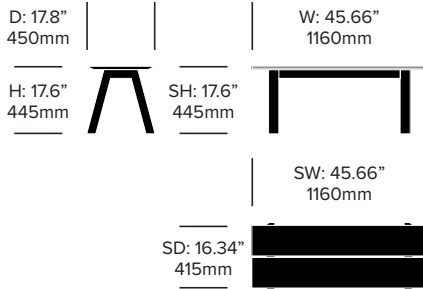

HAWORTH® Collection

Small Bench

Large Bench

Small Cushion

Large Cushion

UPHOLSTERY AND FINISHES

Fabric Grade A

Fabric (BFA)