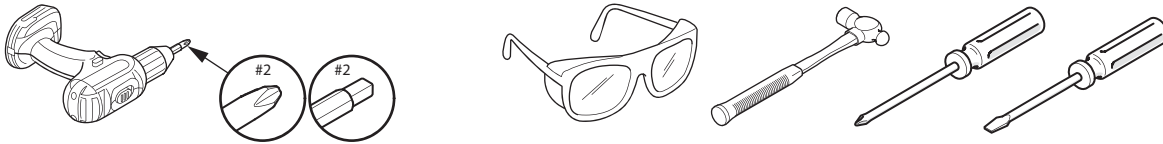

Be-Hold®
Suspended Ped
 Disassembly & Recycling Instructions

Tools Required

1

RECYCLE BINS

STEEL

CUSTOMER SERVICE PHONE: 1-800-426-8562

2

RECYCLE BINS