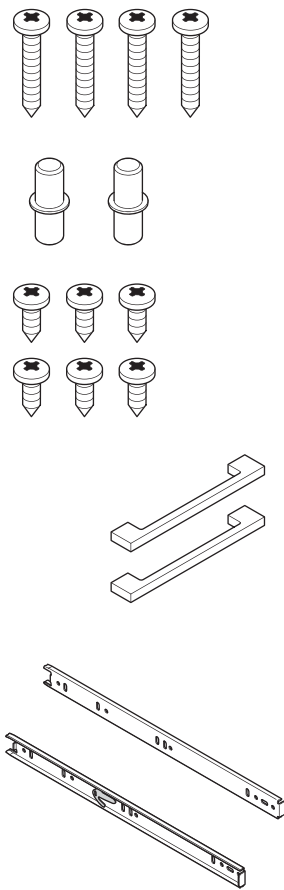

RECYCLE BINS

STEEL