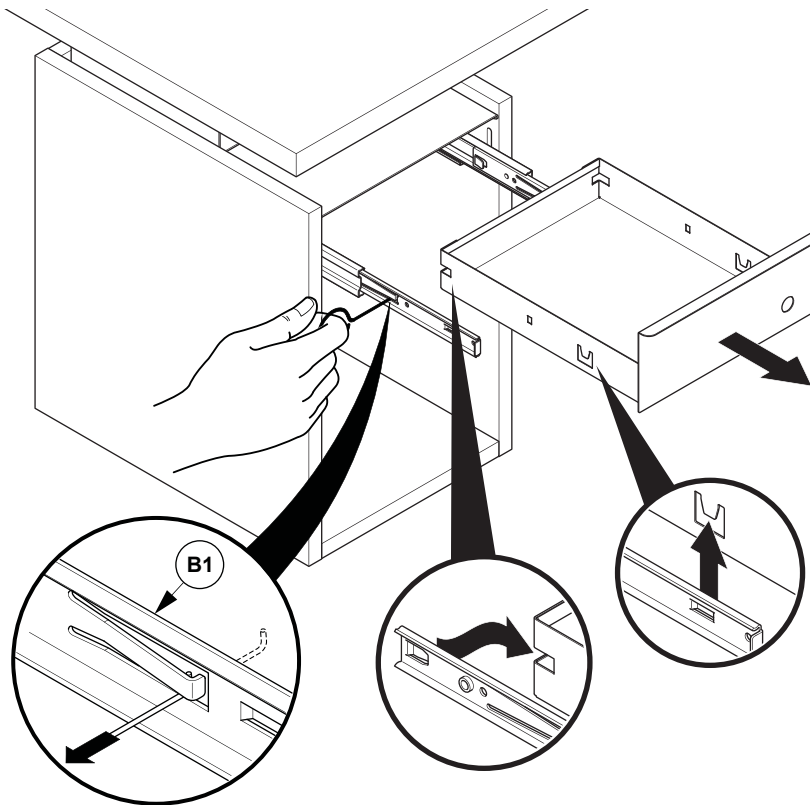

Be-Hold®
Suspended Ped
 Disassembly & Recycling Instructions

Tools Required

1

RECYCLE BINS

STEEL

CUSTOMER SERVICE PHONE: 1-800-426-8562

2

RECYCLE BINS