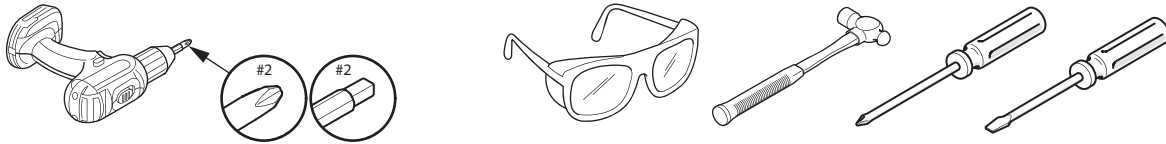

STEEL

WOOD

3

CUSTOMER SERVICE PHONE: 1-800-426-8562

Be-Hold®
Lateral Files & Pedestals
Disassembly & Recycling Instructions

Tools Required

1

RECYCLE BINS	
STEEL	
PLASTIC	