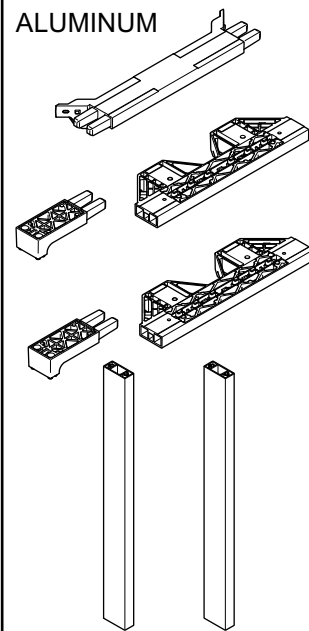

CUSTOMER SERVICE PHONE: 1-800-426-8562

HAWORTH®

Page: 5 OF 6

12

RECYCLE BINS

STEEL

ALUMINUM

13

RECYCLE BINS

STEEL

PLASTIC

ALUMINUM

CUSTOMER SERVICE PHONE: 1-800-426-8562

HAWORTH®