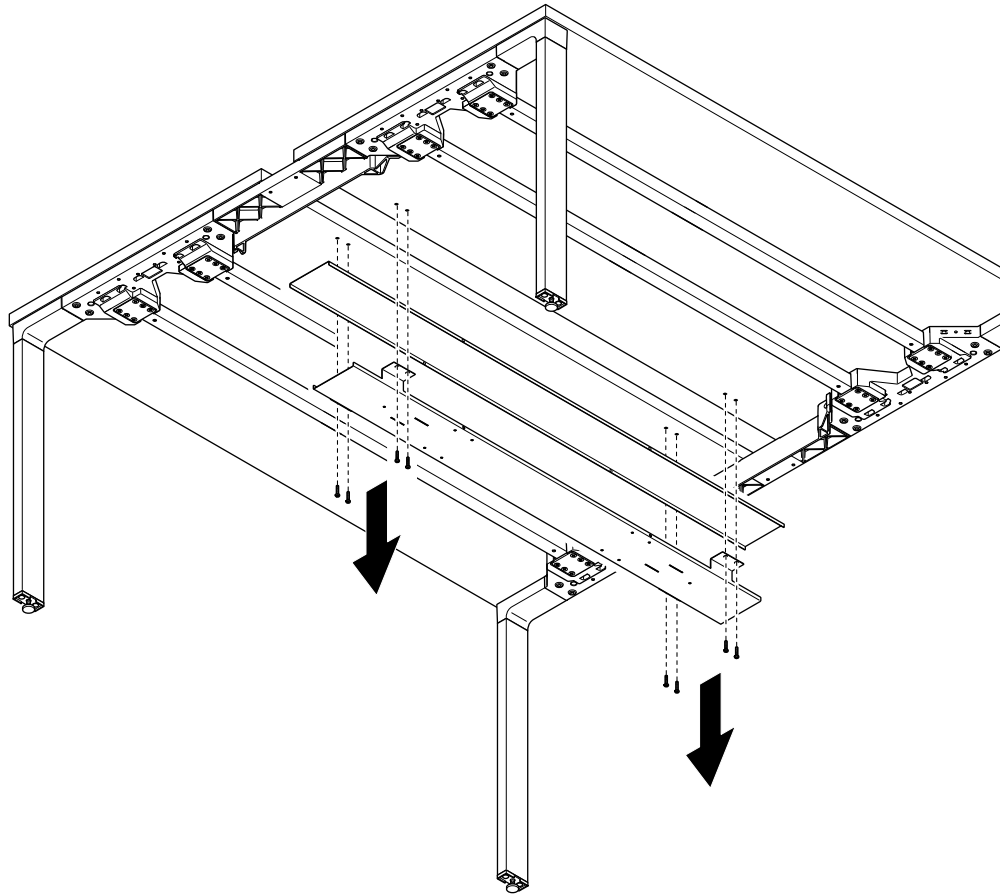

**RECYCLE BINS**

STEEL

7

**RECYCLE BINS**

STEEL

CUSTOMER SERVICE PHONE: 1-800-426-8562

**HAWORTH®**

8