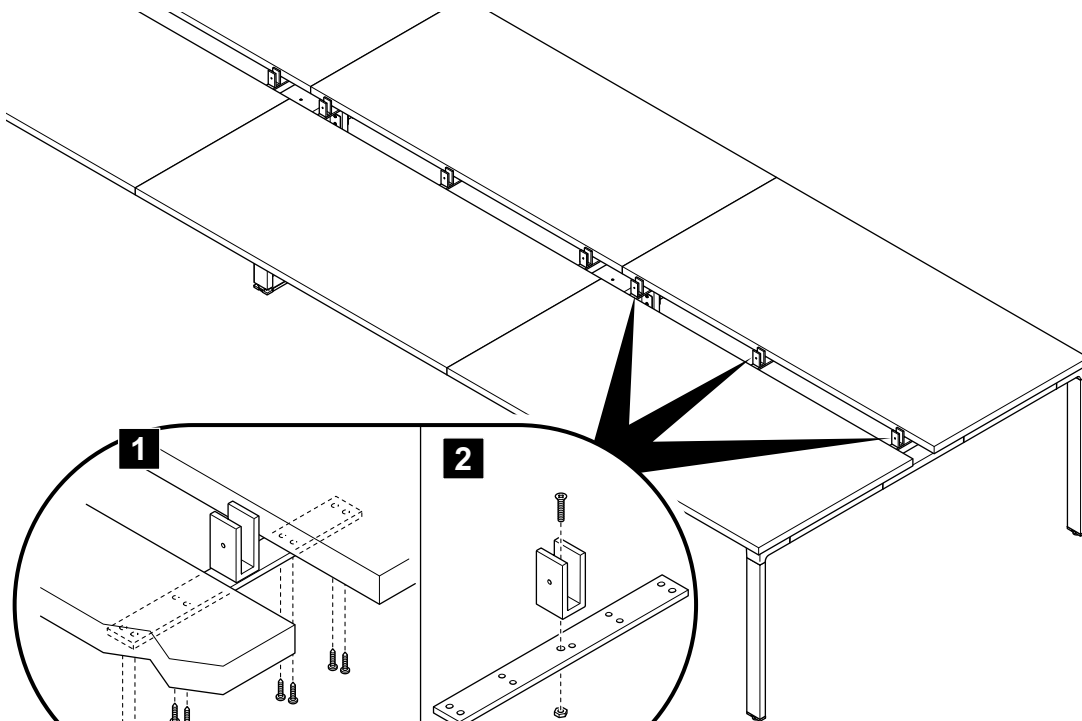

RECYCLE BINS

STEEL

PLASTIC

GLASS

WOOD

5