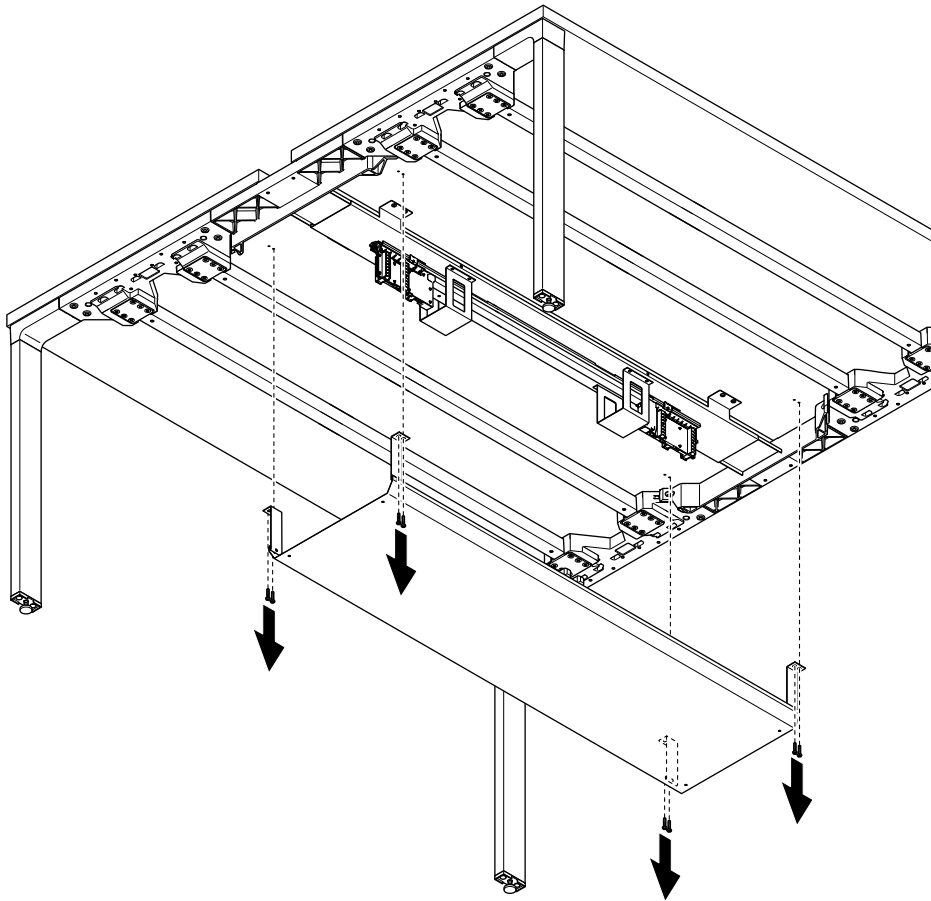

WOOD

5

RECYCLE BINS

STEEL

ALUMINUM

CUSTOMER SERVICE PHONE: 1-800-426-8562

HAWORTH®

6