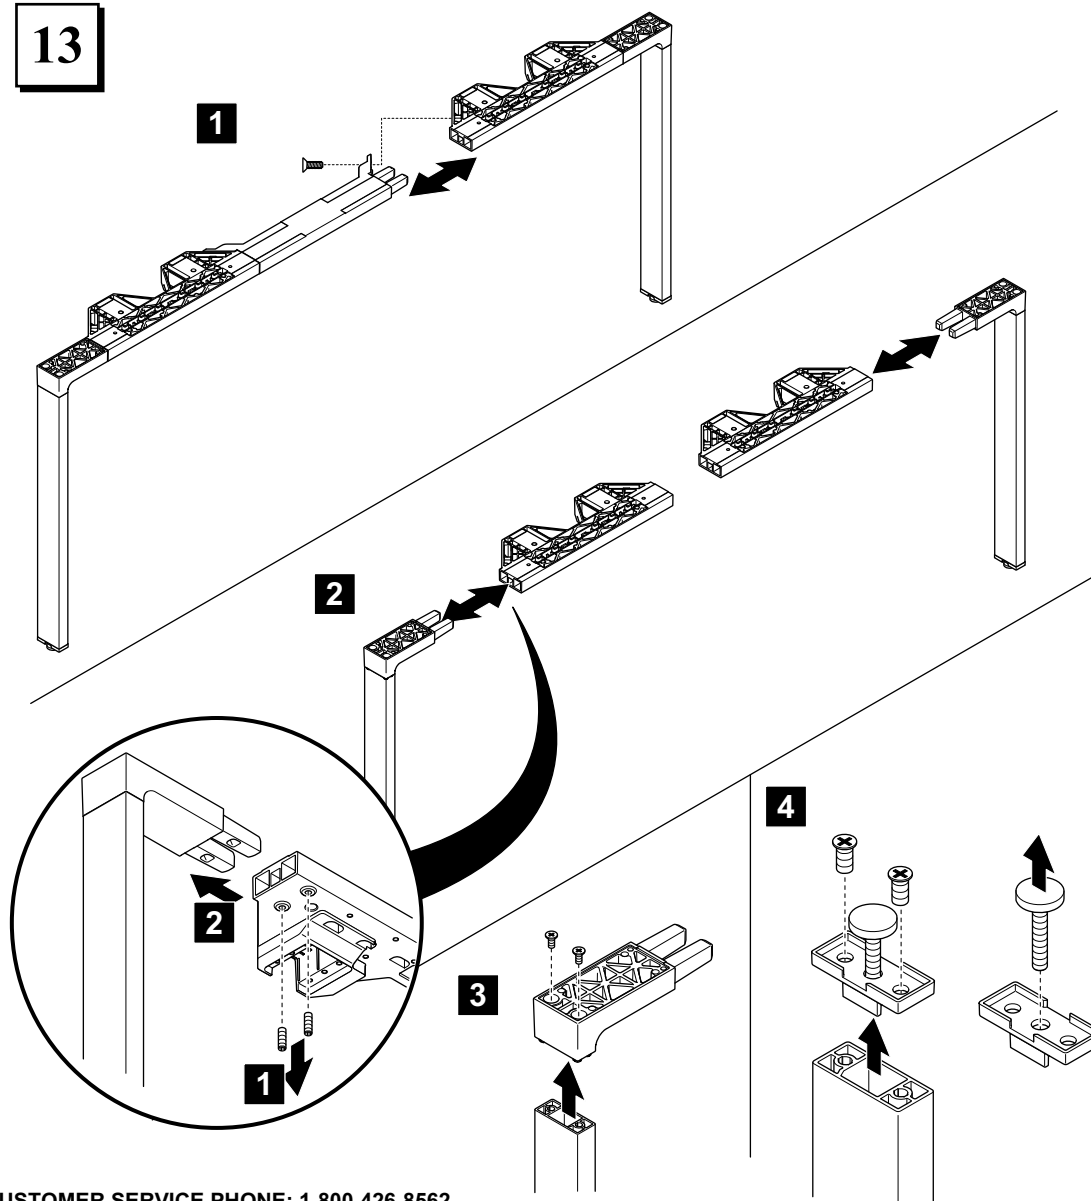

CUSTOMER SERVICE PHONE: 1-800-426-8562

HAWORTH®

Page: 5 OF 6

12

RECYCLE BINS

STEEL

ALUMINUM

13