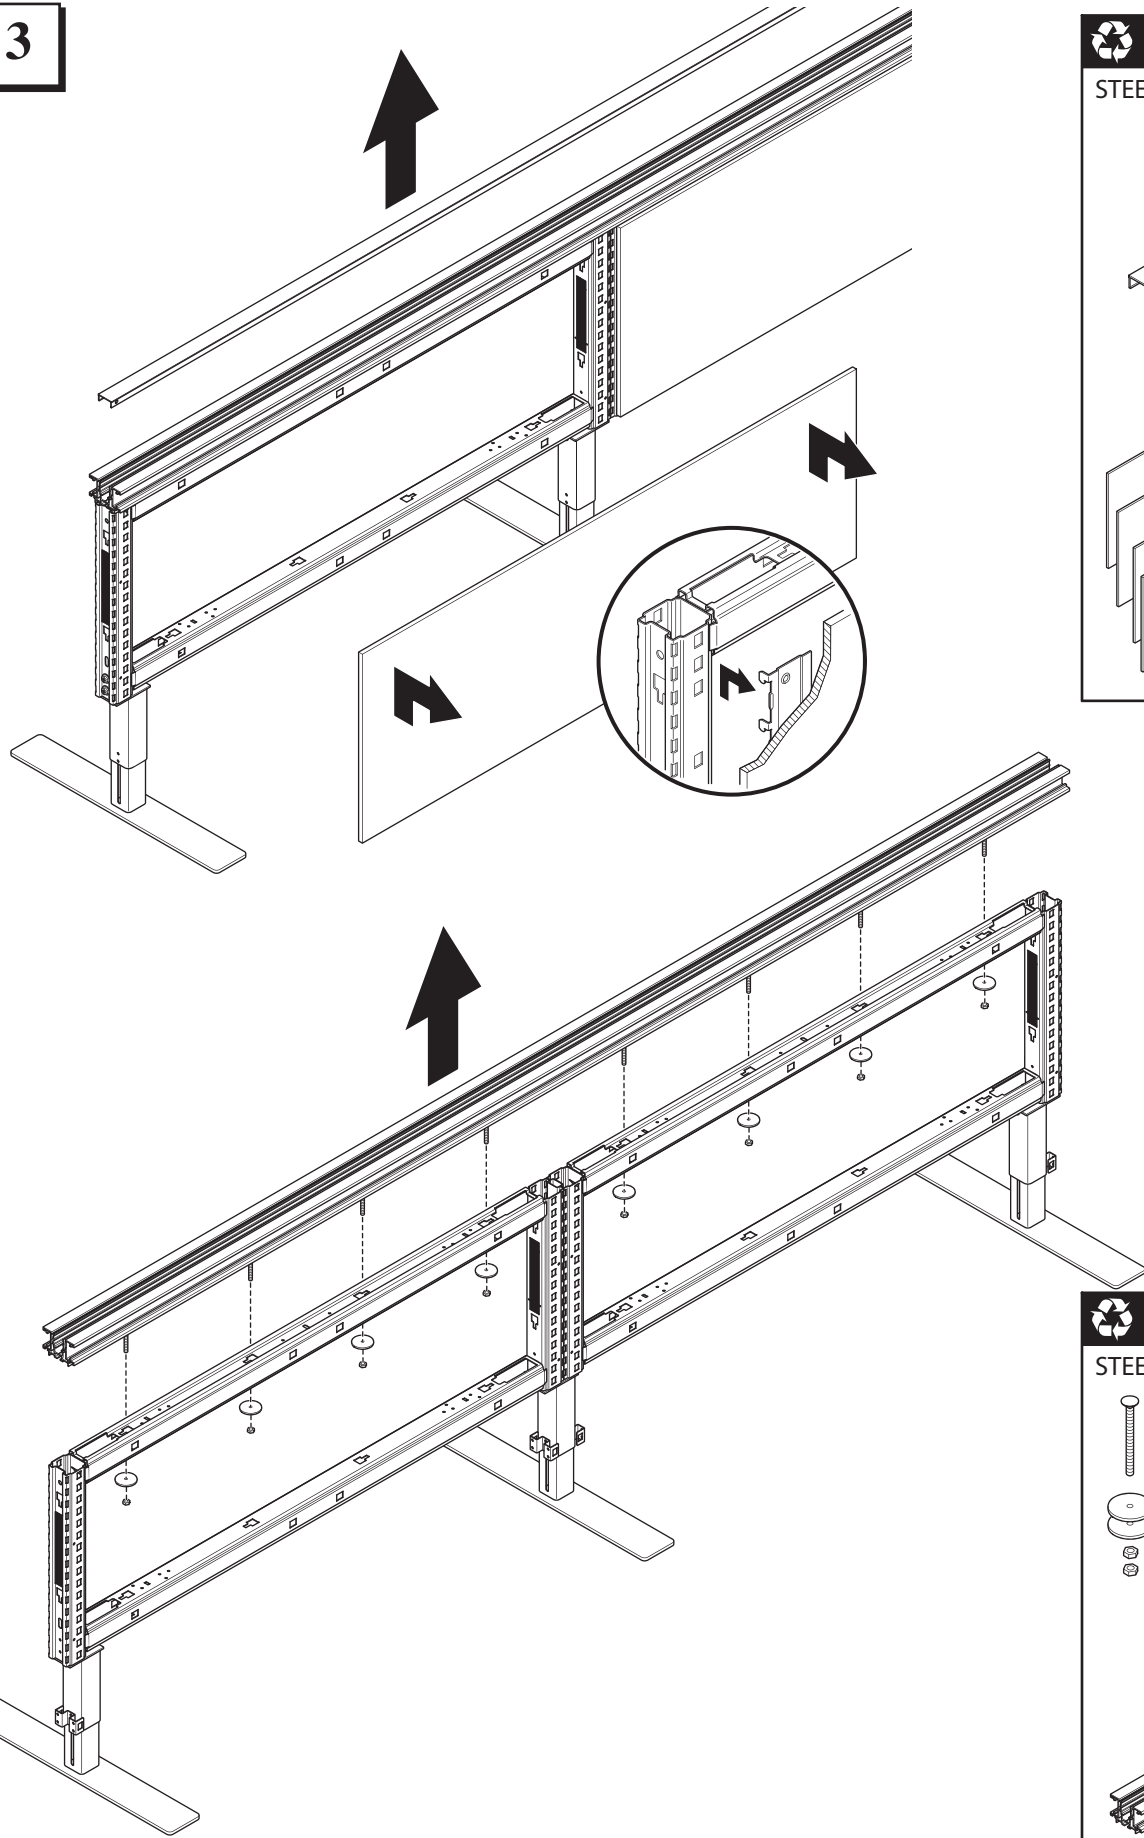

2

RECYCLE BINS

STEEL

WOOD/LAMINATE

CUSTOMER SERVICE PHONE: 1-800-426-8562

HAWORTH®

3

 RECYCLE BINS