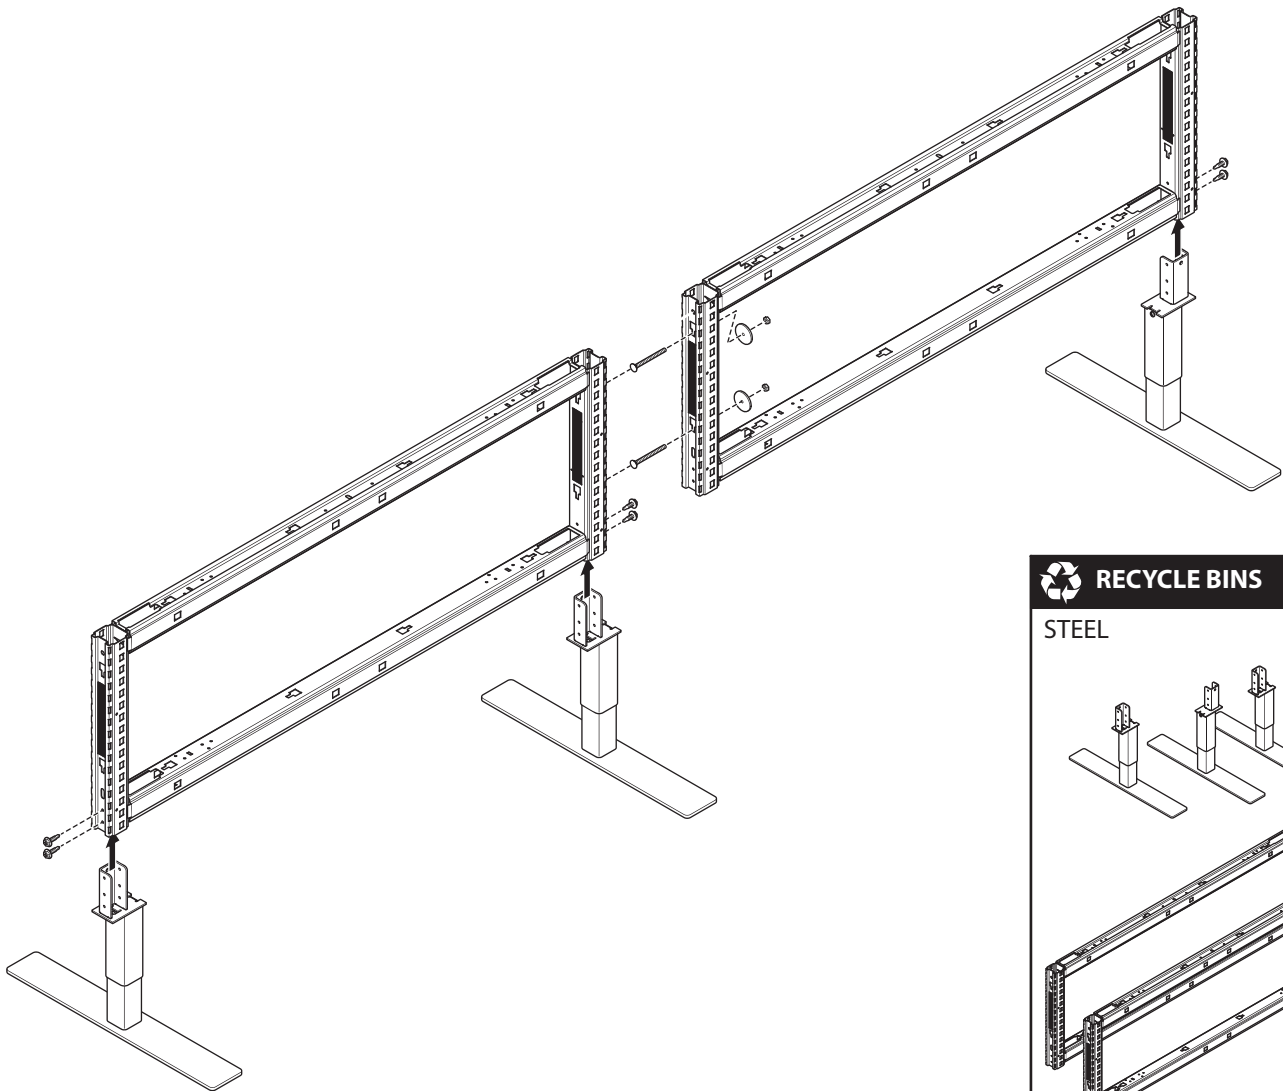

STEEL

 RECYCLE BINS

STEEL

CUSTOMER SERVICE PHONE: 1-800-426-8562

HAWORTH®

4

 RECYCLE BINS

STEEL