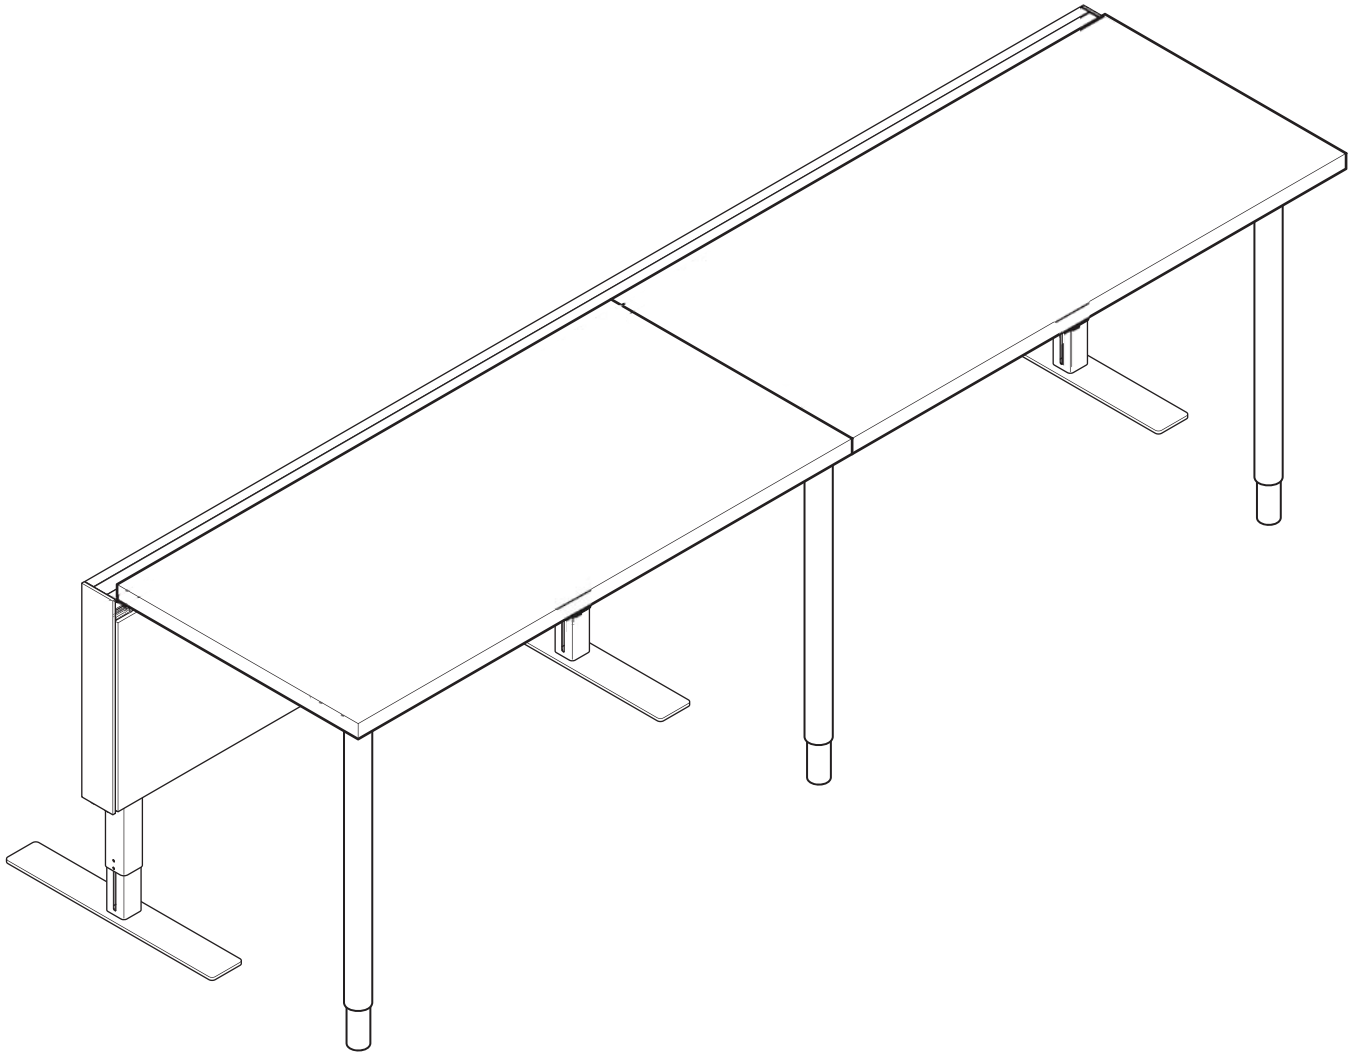

COMPOSE CONNECTIONS®
Panel System
Disassembly & Recycling Instructions

Tools Required

CUSTOMER SERVICE PHONE: 1-800-426-8562

HAWORTH®