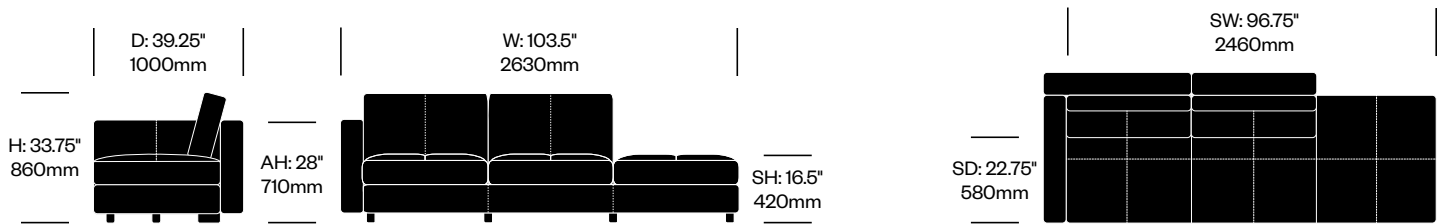

Leather	HCPF-MSSN-OL	10,720.00
---------	--------------	-----------

Two Seat with

Low Left Arm, Bench on Right

Number

List Price

Leather	HCPF-MSSN-LO	10,720.00
---------	--------------	-----------

Two Seat with

High Right Arm, Bench on Left

Number

List Price

Leather	HCPF-MSSN-OH	10,720.00
---------	--------------	-----------

Two Seat with

High Left Arm, Bench on Right

Number

List Price