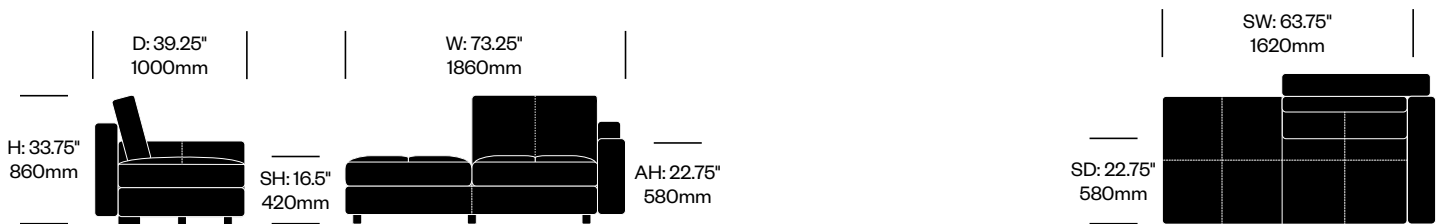

To order, specify:

1. Product number
2. Upholstery and color

**One Seat without Arms,
Bench on Left**

	Number	List Price
Leather	HCPF-MSSB-00R	7,040.00

**One Seat without Arms,
Bench on Right**

	Number	List Price
Leather	HCPF-MSSB-00L	7,040.00

**One Seat with
Low Right Arm, Bench on Left**

	Number	List Price
Leather	HCPF-MSSB-01L	7,530.00

**One Seat with
Low Left Arm, Bench on Right**

	Number	List Price
Leather	HCPF-MSSB-10R	7,530.00

Massimosistema