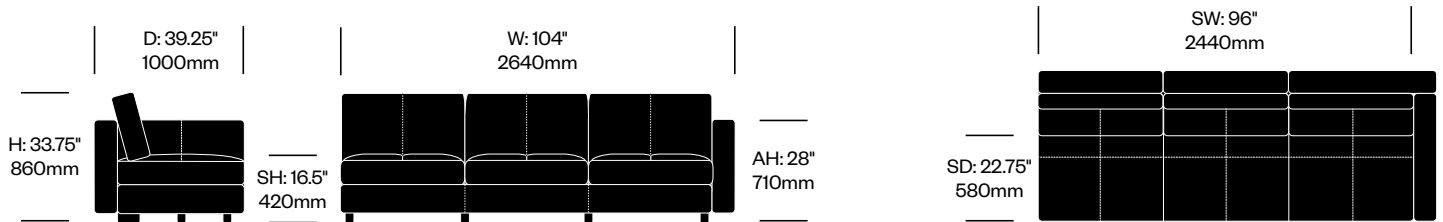

Three Seat with High Left Arm	Number	List Price
Leather	HCPF-MSS3-H0	12,150.00