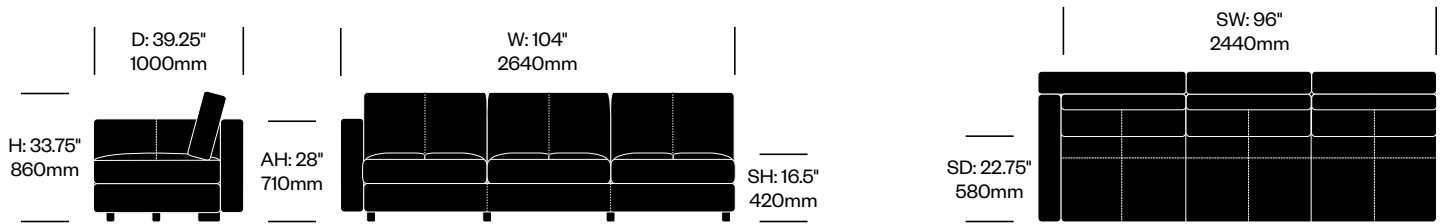

To order, specify:

1. Product number
2. Upholstery and color

Three Seat with Low Right Arm	Number	List Price
Leather	HCPF-MSS3-0L	12,150.00

Three Seat with Low Left Arm	Number	List Price
Leather	HCPF-MSS3-L0	12,150.00