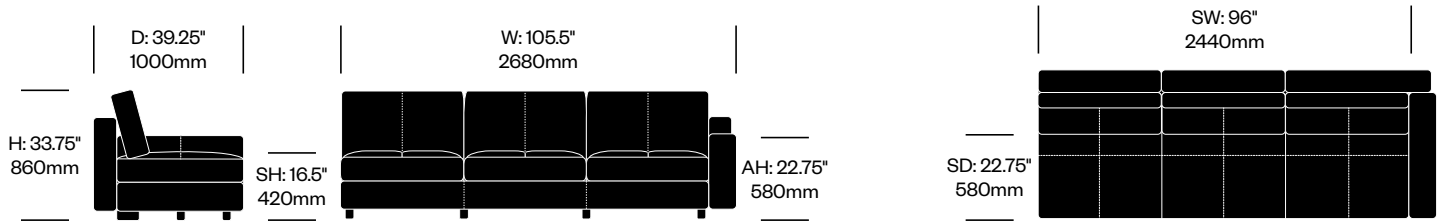

Wide Two Seat with High Arms	Number	List Price
Leather	HCPF-MSS2-HHP	8,800.00

Three Seat without Arms	Number	List Price
Leather	HCPF-MSS3-00	11,000.00

Massimosistema

Poltrona Frau | Poltrona Frau R+D | 2009 | Imported from Italy

To order, specify:

1. Product number
2. Upholstery and color

Three Seat with Low Right Arm	Number	List Price
Leather	HCPF-MSS3-0L	12,150.00

Three Seat with Low Left Arm	Number	List Price
Leather	HCPF-MSS3-L0	12,150.00