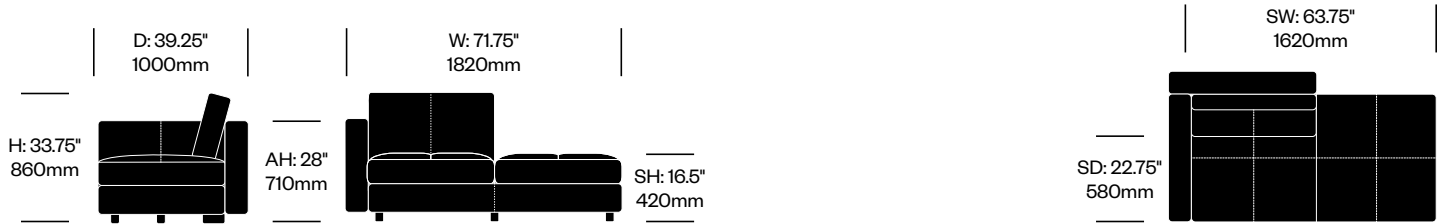

Massimosistema

Poltrona Frau | Poltrona Frau R+D | 2009 | Imported from Italy

To order, specify:

1. Product number
2. Upholstery and color

One Seat with High Right Arm, Bench on Left	Number	List Price
Leather	HCPF-MSSB-OH	7,530.00