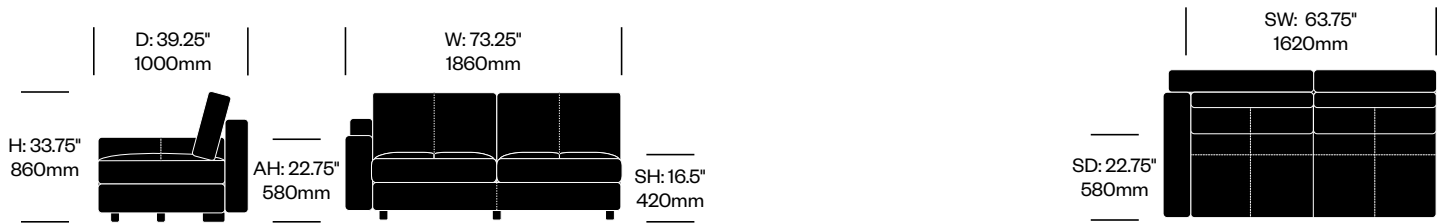

Additional Notes

Arm handedness is determined by the user when seated.

Massimosistema pillows compliment Massimosistema seating.

Surfaces

Leather

Pelle Frau® ColorSphere (70)

Massimosistema

Poltrona Frau | Poltrona Frau R+D | 2009 | Imported from Italy

To order, specify:

1. Product number
2. Upholstery and color

Two Seat without Arms	Number	List Price
Leather	HCPF-MSS2-00	8,140.00

Two Seat with Low Right Arm	Number	List Price
Leather	HCPF-MSS2-0L	8,740.00