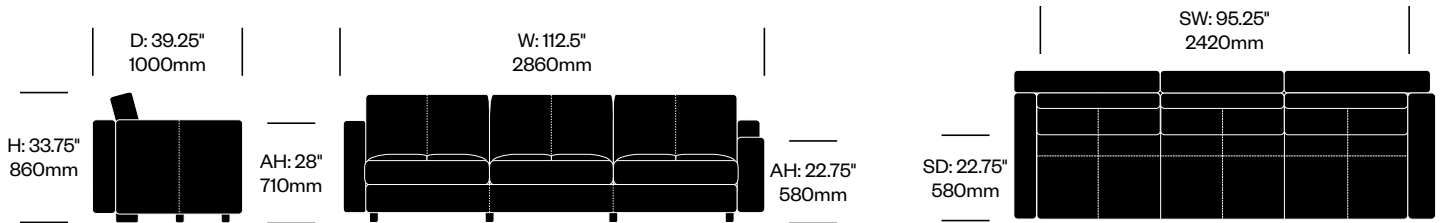

To order, specify:

1. Product number
2. Upholstery and color

Three Seat with Low Arms	Number	List Price
Leather	HCPF-MSS3-LL	11,220.00

Three Seat with Low Right Arm, High Left Arm	Number	List Price
Leather	HCPF-MSS3-HL	11,220.00