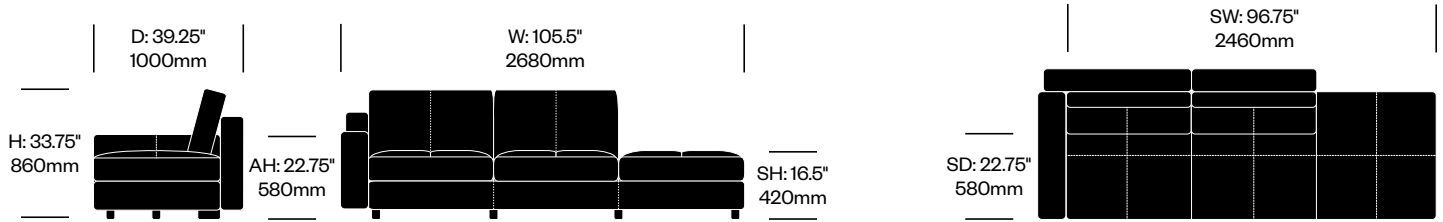

Massimosistema

Poltrona Frau | Poltrona Frau R+D | 2009 | Imported from Italy

To order, specify:

1. Product number
2. Upholstery and color

Two Seat with

Low Right Arm, Bench on Left

Number

List Price

Leather	HCPF-MSSN-OL	10,720.00