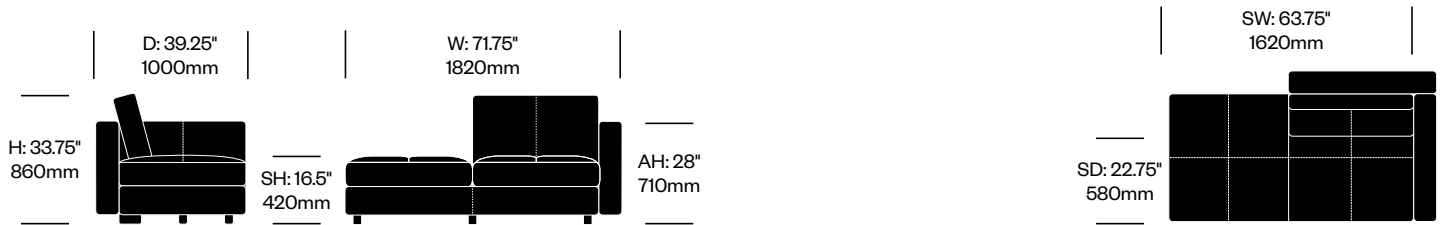

One Seat with High Left Arm, Bench on Right	Number	List Price
Leather	HCPF-MSSB-HO	7,530.00