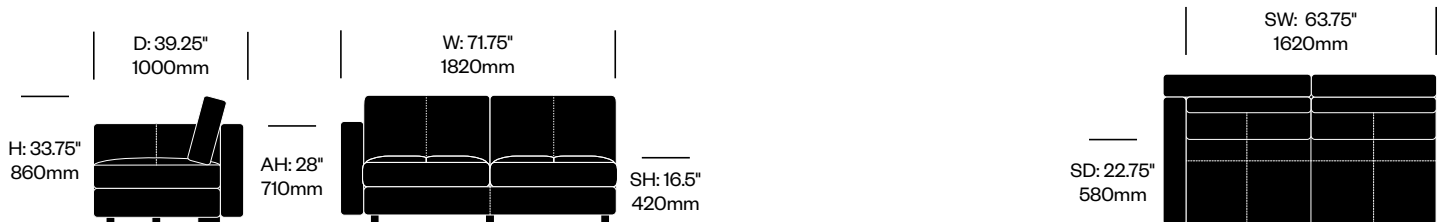

To order, specify:

1. Product number
2. Upholstery and color

Two Seat without Arms	Number	List Price
Leather	HCPF-MSS2-00	8,140.00

Two Seat with Low Right Arm	Number	List Price
Leather	HCPF-MSS2-0L	8,740.00

Two Seat with Low Left Arm	Number	List Price
Leather	HCPF-MSS2-LO	8,740.00

Two Seat with High Right Arm	Number	List Price
Leather	HCPF-MSS2-0H	8,740.00

Massimosistema

Poltrona Frau | Poltrona Frau R+D | 2009 | Imported from Italy