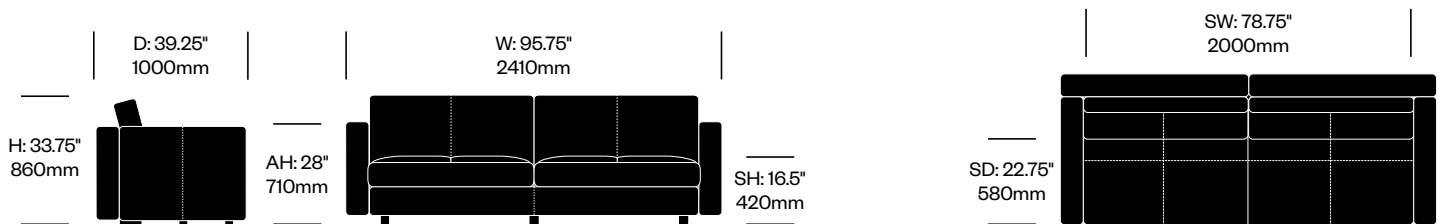

To order, specify:

1. Product number
2. Upholstery and color

Two Seat with High Arms	Number	List Price
Leather	HCPF-MSS2-HH	7,590.00

Wide Two Seat with Low Arms	Number	List Price
Leather	HCPF-MSS2-LLP	8,800.00