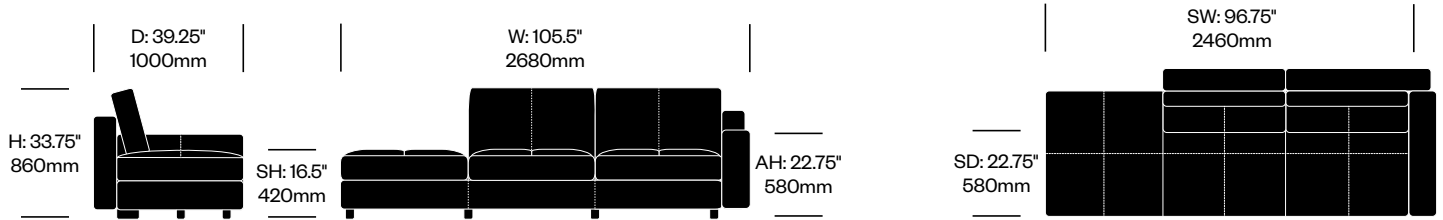

One Seat with High Left Arm, Bench on Right	Number	List Price
Leather	HCPF-MSSB-HO	7,530.00

Two Seat without Arms, Bench on Left	Number	List Price
Leather	HCPF-MSSN-00R	10,340.00

Two Seat without Arms, Bench on Right	Number	List Price
Leather	HCPF-MSSN-00L	10,340.00

Massimosistema

Poltrona Frau | Poltrona Frau R+D | 2009 | Imported from Italy

To order, specify:

1. Product number
2. Upholstery and color

Two Seat with

Low Right Arm, Bench on Left

Number

List Price

Leather	HCPF-MSSN-OL	10,720.00
---------	--------------	-----------

Two Seat with

Low Left Arm, Bench on Right

Number

List Price

Leather	HCPF-MSSN-LO	10,720.00
---------	--------------	-----------

Two Seat with