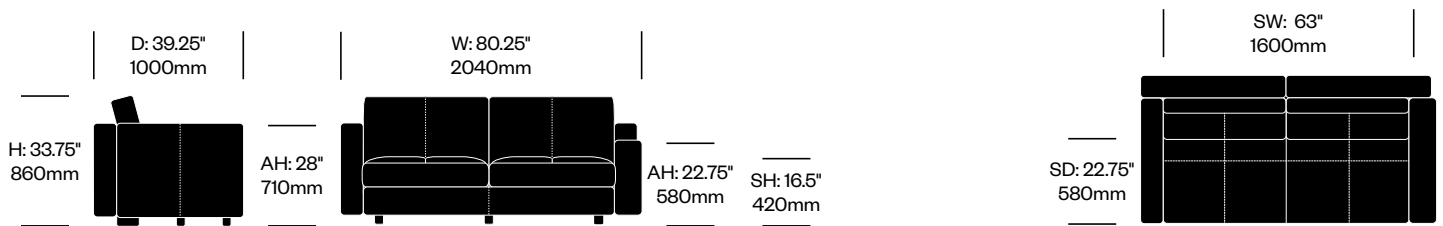

Two Seat with High Right Arm, Low Left Arm	Number	List Price
Leather	HCPF-MSS2-LH	7,590.00