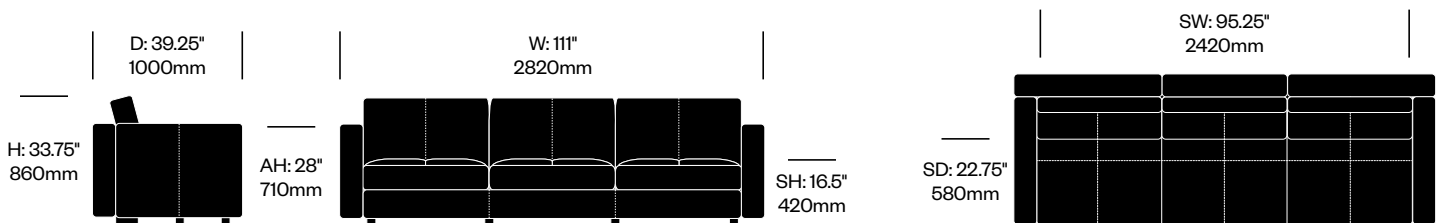

Three Seat with High Arms	Number	List Price
Leather	HCPF-MSS3-HH	11,220.00