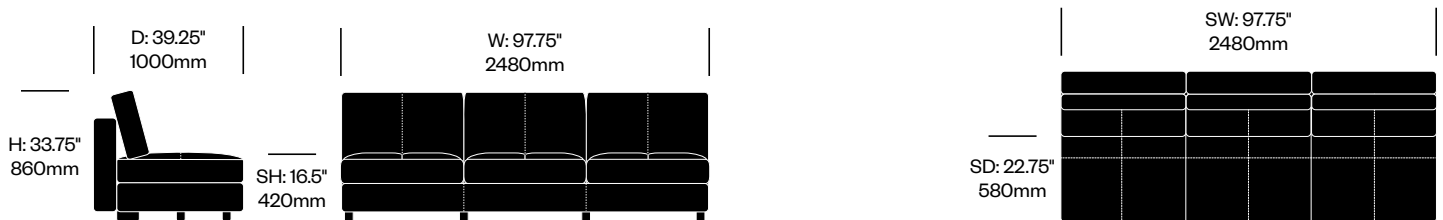

Three Seat without Arms	Number	List Price
Leather	HCPF-MSS3-00	11,000.00