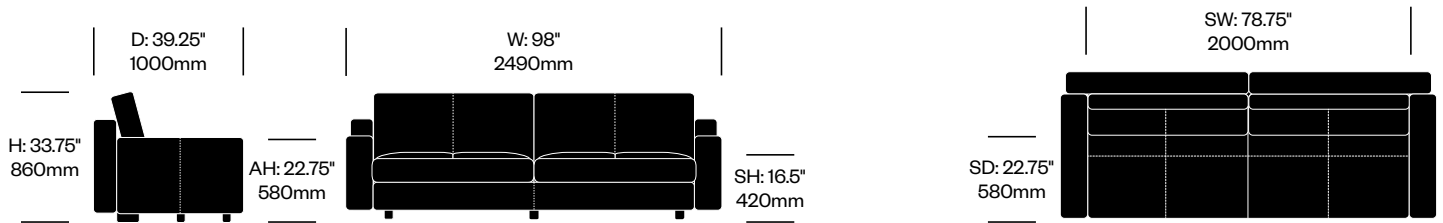

Wide Two Seat with Low Arms	Number	List Price
Leather	HCPF-MSS2-LLP	8,800.00