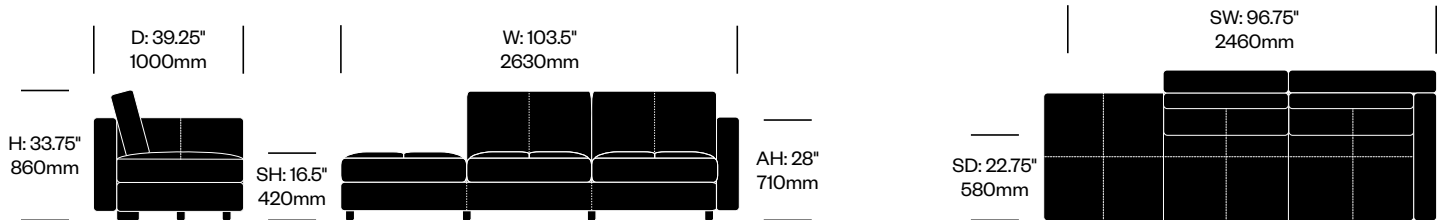

Leather	HCPF-MSSN-OL	10,720.00
---------	--------------	-----------

Two Seat with

Low Left Arm, Bench on Right

Number

List Price

Leather	HCPF-MSSN-LO	10,720.00
---------	--------------	-----------

Two Seat with

High Right Arm, Bench on Left

Number

List Price

Leather	HCPF-MSSN-OH	10,720.00
---------	--------------	-----------

Two Seat with

High Left Arm, Bench on Right

Number

List Price