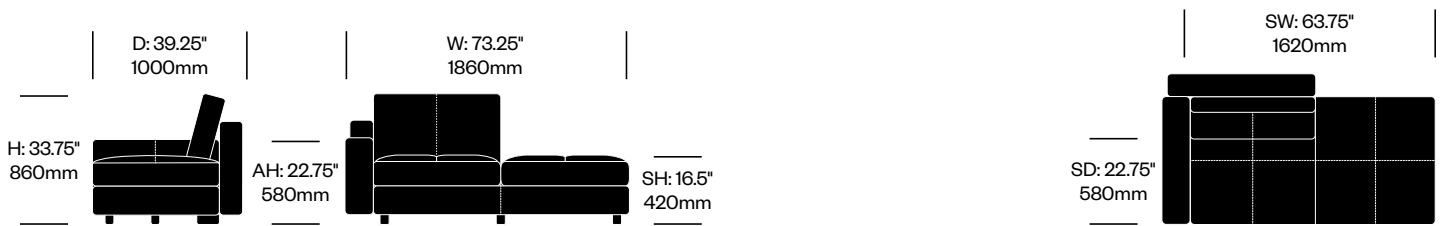

To order, specify:

1. Product number
2. Upholstery and color

**One Seat without Arms,
Bench on Left**

	Number	List Price
Leather	HCPF-MSSB-00R	7,040.00

**One Seat without Arms,
Bench on Right**

	Number	List Price
Leather	HCPF-MSSB-00L	7,040.00

**One Seat with
Low Right Arm, Bench on Left**

	Number	List Price
Leather	HCPF-MSSB-01L	7,530.00

**One Seat with
Low Left Arm, Bench on Right**

	Number	List Price
Leather	HCPF-MSSB-10R	7,530.00

Massimosistema