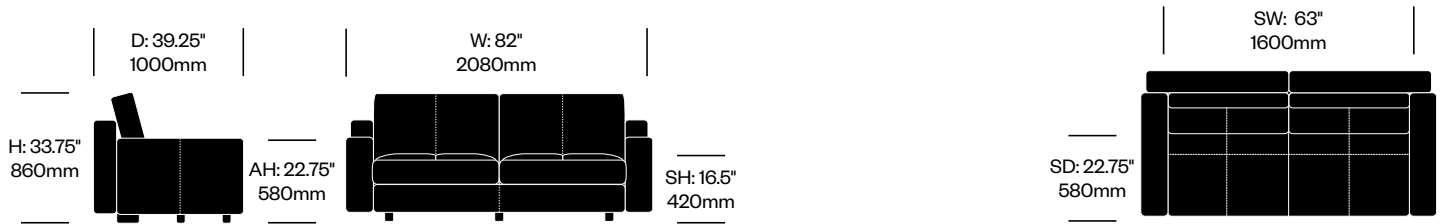

Two Seat with Low Arms	Number	List Price
Leather	HCPF-MSS2-LL	7,590.00