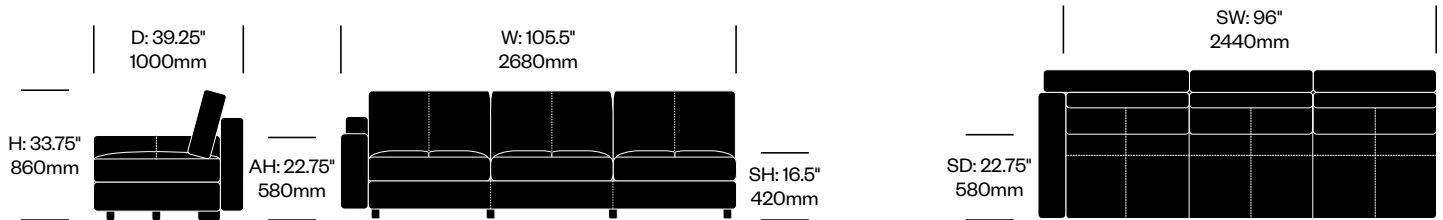

Wide Two Seat with High Arms	Number	List Price
Leather	HCPF-MSS2-HHP	8,800.00

Three Seat without Arms	Number	List Price
Leather	HCPF-MSS3-00	11,000.00

Massimosistema

Poltrona Frau | Poltrona Frau R+D | 2009 | Imported from Italy

To order, specify:

1. Product number
2. Upholstery and color

Three Seat with Low Right Arm	Number	List Price
Leather	HCPF-MSS3-0L	12,150.00

Three Seat with Low Left Arm	Number	List Price
Leather	HCPF-MSS3-L0	12,150.00