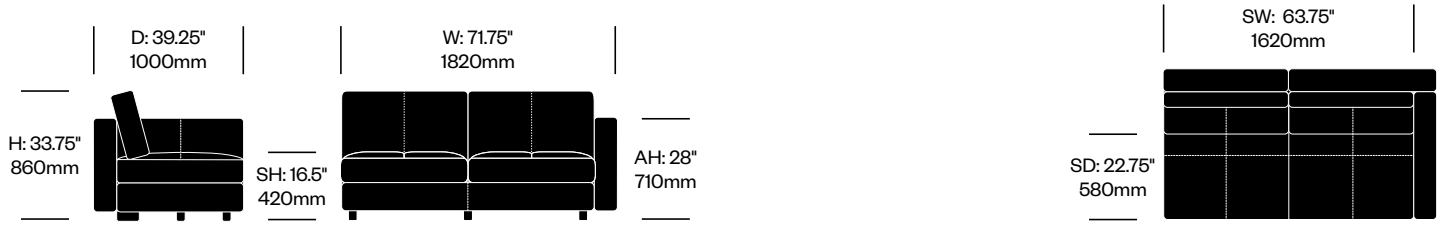

Two Seat with Low Left Arm	Number	List Price
Leather	HCPF-MSS2-LO	8,740.00

Two Seat with High Right Arm	Number	List Price
Leather	HCPF-MSS2-0H	8,740.00

Massimosistema

Poltrona Frau | Poltrona Frau R+D | 2009 | Imported from Italy

To order, specify:

1. Product number
2. Upholstery and color

Two Seat with High Left Arm	Number	List Price
Leather	HCPF-MSS2-H0	8,740.00

Two Seat with Low Arms	Number	List Price
Leather	HCPF-MSS2-LL	7,590.00