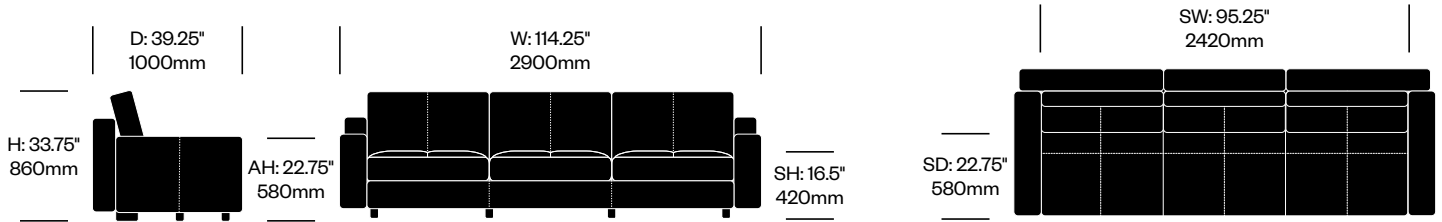

To order, specify:

1. Product number
2. Upholstery and color

Three Seat with Low Right Arm	Number	List Price
Leather	HCPF-MSS3-0L	12,150.00

Three Seat with Low Left Arm	Number	List Price
Leather	HCPF-MSS3-L0	12,150.00

Three Seat with High Right Arm	Number	List Price
Leather	HCPF-MSS3-0H	12,150.00

Three Seat with High Left Arm	Number	List Price
Leather	HCPF-MSS3-H0	12,150.00

Massimosistema

Poltrona Frau | Poltrona Frau R+D | 2009 | Imported from Italy

To order, specify:

1. Product number
2. Upholstery and color

Three Seat with Low Arms	Number	List Price
Leather	HCPF-MSS3-LL	11,220.00

Three Seat with Low Right Arm, High Left Arm	Number	List Price
Leather	HCPF-MSS3-HL	11,220.00