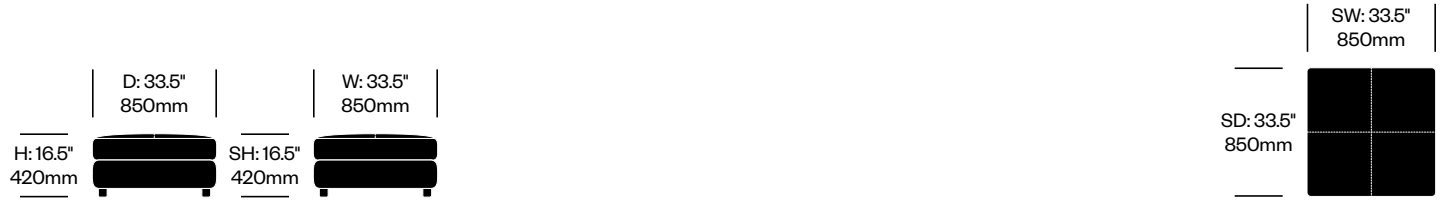

Massimosistema

Poltrona Frau | Poltrona Frau R+D | 2009 | Imported from Italy

To order, specify:

1. Product number
2. Upholstery and color

Small Ottoman	Number	List Price
Leather	HCPF-MSFS	3,520.00