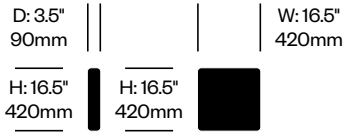

## To order, specify:

1. Product number
2. Upholstery and color

Square Pillow	Number	List Price
Leather	HCPF-MSCS	480.00

Rectangle Pillow	Number	List Price
Leather	HCPF-MSCR	680.00