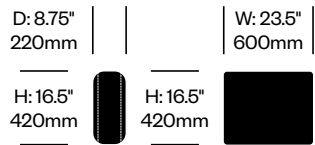

## To order, specify:

1. Product number
2. Upholstery and color

Square Pillow	Number	List Price
Leather	HCPF-MSCS	480.00

Rectangle Pillow	Number	List Price
Leather	HCPF-MSCR	680.00