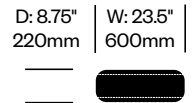

## To order, specify:

1. Product number
2. Upholstery and color

Square Pillow	Number	List Price
Leather	HCPF-MSCS	480.00

Rectangle Pillow	Number	List Price
Leather	HCPF-MSCR	680.00