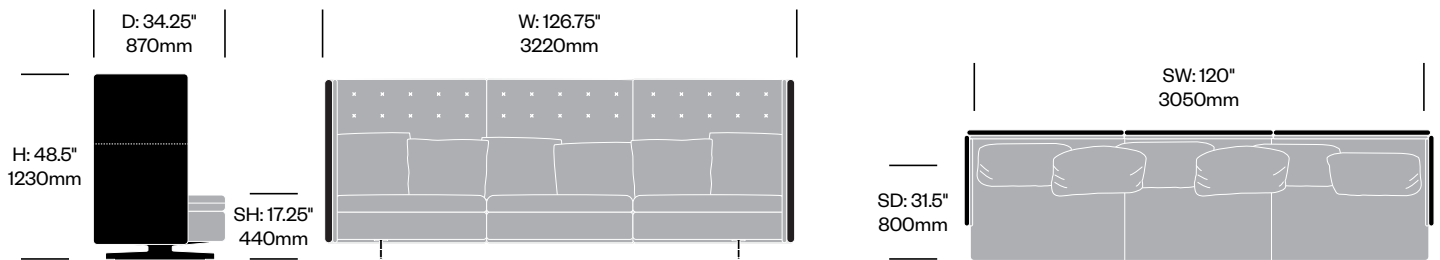

Gran Torino HB

Poltrona Frau | Jean-Marie Massaud | 2013 | Imported from Italy

To order, specify:

1. Product number
2. Interior upholstery and color
3. Exterior upholstery and color

Three Seat Sofa	Number	COM	List Price
Color System Leather Exterior	HCPF-GHL3-2IS	18,960.00	21,970.00
Saddle Extra Leather Exterior	HCPF-GHL3-2IS	24,100.00	27,390.00