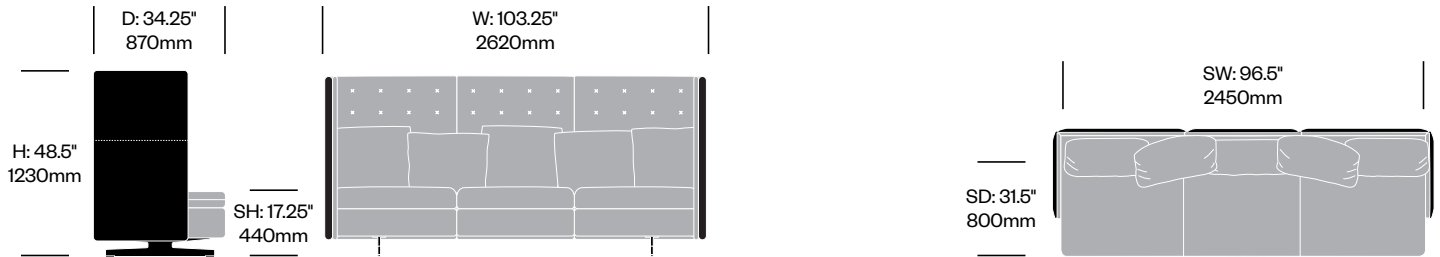

Gran Torino HB

Poltrona Frau | Jean-Marie Massaud | 2013 | Imported from Italy

To order, specify:

1. Product number
2. Interior upholstery and color
3. Exterior upholstery and color

Three Seat Sofa	Number	COM	List Price
Color System Leather Exterior	HCPF-GHL3-2IS	18,960.00	21,970.00
Saddle Extra Leather Exterior	HCPF-GHL3-2IS	24,100.00	27,390.00