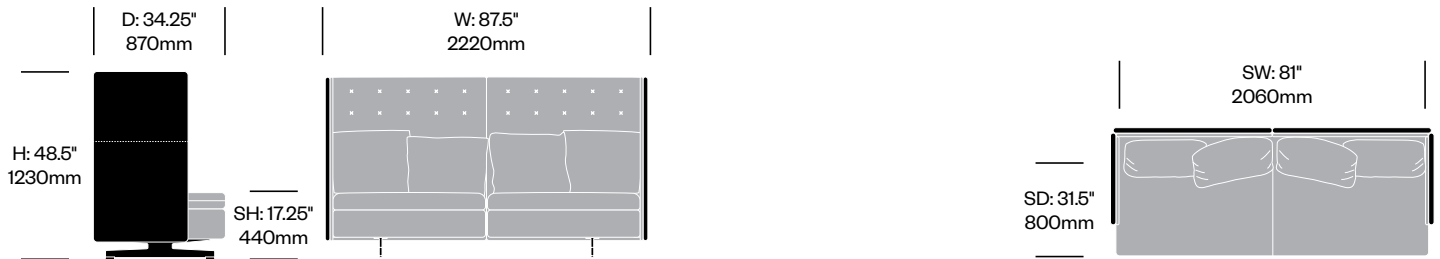

Gran Torino HB

Poltrona Frau | Jean-Marie Massaud | 2013 | Imported from Italy

To order, specify:

1. Product number
2. Interior upholstery and color
3. Exterior upholstery and color

Lounge Chair	Number	COM	List Price
Color System Leather Exterior	HCPF-GHL1-21G	10,210.00	12,060.00
Saddle Extra Leather Exterior	HCPF-GHL1-21G	13,540.00	15,140.00

Two Seat Sofa	Number	COM	List Price
Color System Leather Exterior	HCPF-GHL2-21S	13,890.00	16,100.00
Saddle Extra Leather Exterior	HCPF-GHL2-21S	17,840.00	19,890.00

Wide Two Seat Sofa	Number	COM	List Price
Color System Leather Exterior	HCPF-GHL2-21G	15,230.00	17,710.00
Saddle Extra Leather Exterior	HCPF-GHL2-21G	19,470.00	21,860.00