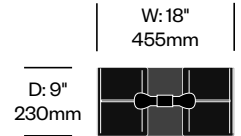

# Tube Top

Pablo Designs | Peter Stathis | 2006 | Made in the United States

**To order, specify:**

1. Product number
2. Trim color

Small Table Light	Number	List Price
	HCPL-TTT1-14	195.00

Large Table Light	Number	List Price
	HCPL-TTT3-27	600.00