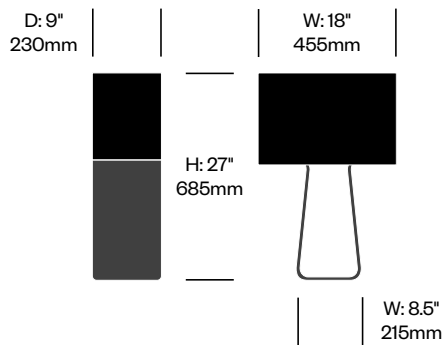

## Features and Specifications

Voltage:	120V 60Hz
Power consumption:	6 watts (small table light) 13 watts (medium and large table lights) 13 watts (floor light)
Color temperature:	3000K
Luminosity:	500 lumens (small table light) 1440 lumens (medium and large table lights) 1440 lumens (floor light)
Luminaire efficacy:	83 lumens/watt (small table light) 110 lumens/watt (medium and large table lights) 110 lumens/watt (floor light)
Color rendition index:	85
Rated lifespan:	20,000 hours (small table light) 15,000 hours (medium and large table lights) 15,000 hours (floor light)
Bulb type:	LED
Cord length:	6 feet

# Tube Top

Pablo Designs | Peter Stathis | 2006 | Made in the United States

**To order, specify:**

1. Product number
2. Trim color

Small Table Light	Number	List Price
	HCPL-TTT1-14	195.00

Large Table Light	Number	List Price
	HCPL-TTT3-27	600.00