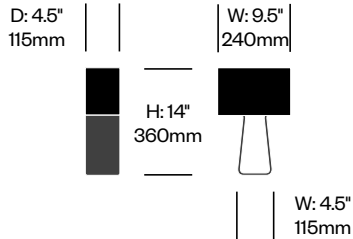

## Features and Specifications

Voltage:	120V 60Hz
Power consumption:	6 watts (small table light) 13 watts (medium and large table lights) 13 watts (floor light)
Color temperature:	3000K
Luminosity:	500 lumens (small table light) 1440 lumens (medium and large table lights) 1440 lumens (floor light)
Luminaire efficacy:	83 lumens/watt (small table light) 110 lumens/watt (medium and large table lights) 110 lumens/watt (floor light)
Color rendition index:	85
Rated lifespan:	20,000 hours (small table light) 15,000 hours (medium and large table lights) 15,000 hours (floor light)
Bulb type:	LED
Cord length:	6 feet

# Tube Top

Pablo Designs | Peter Stathis | 2006 | Made in the United States

**To order, specify:**

1. Product number
2. Trim color

Small Table Light	Number	List Price
	HCPL-TTT1-14	195.00

Large Table Light	Number	List Price
	HCPL-TTT3-27	600.00