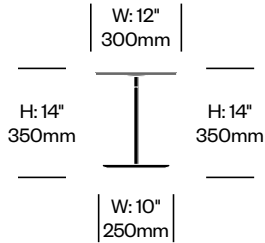

## To order, specify:

1. Product number
2. Trim color

Table Light	Number	List Price
	LRT1-1408	550.00

Grommet Mounted Light	Number	List Price
	LRT1-1408-G	550.00

Floor Light	Number	List Price
Without Pedestal	LRFO-5208	825.00