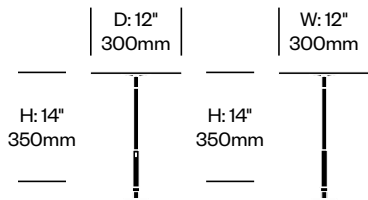

## To order, specify:

1. Product number
2. Trim color

Table Light	Number	List Price
	LRT1-1408	550.00

Grommet Mounted Light	Number	List Price
	LRT1-1408-G	550.00

Floor Light	Number	List Price
Without Pedestal	LRFO-5208	825.00