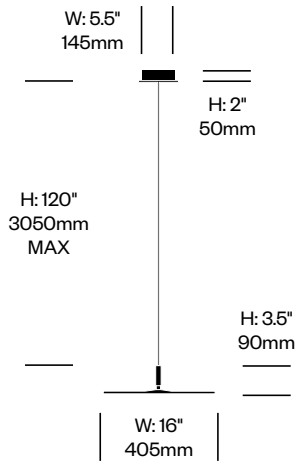

## Features and Specifications

Voltage:	120V 60Hz
Power consumption:	9 watts (table and grommet mounted lights) 11 watts (floor lights) 10.5 watts per light (pendant lights)
Color temperature:	2700K
Luminosity:	420 lumens (table and grommet mounted lights) 510 lumens (floor lights) 550 lumens per light (pendant lights)
Luminaire efficacy:	47 lumens/watt (table and grommet mounted lights) 46 lumens/watt (floor lights) 52 lumens/watt per light (pendant lights)
Color rendition index:	85
Rated lifespan:	50,000 hours
Bulb type:	glare free LED flat panel
Cord length:	8 feet (table, grommet mounted, and floor lights) 10 feet, field cuttable (pendant lights)

### Table Light

Features 4-stage dim control with 360 degree rotation and 45 degree tilt in two directions. The lamp shade is made of plastic with a polycarbonate lens assembly. The stem is made of aluminum. The base is comprised of plastic with a steel insert and has a built-in USB charging port. The cord is wrapped in fabric.

## To order, specify:

1. Product number
2. Trim color

Table Light	Number	List Price
	LRT1-1408	550.00

Grommet Mounted Light	Number	List Price
	LRT1-1408-G	550.00

Floor Light	Number	List Price
Without Pedestal	LRFO-5208	825.00

# Circa

Pablo Designs | Pablo Studio | 2013 | Imported from China

**To order, specify:**

1. Product number
2. Trim color

Pendant with One Light	Number	List Price
Small	LRP1-1210	425.00

Pendant with One Light	Number	List Price
Large	LRP1-1610	575.00