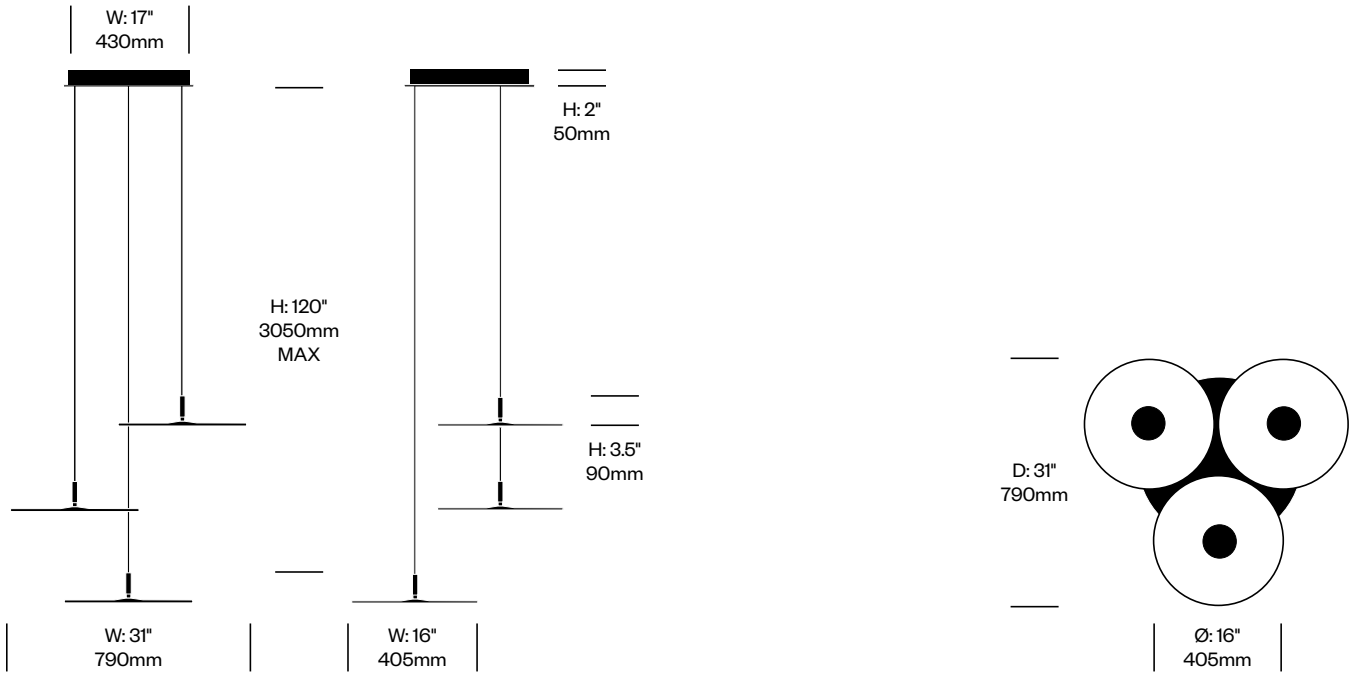

Circa

Pablo Designs | Pablo Studio | 2013 | Imported from China

To order, specify:

1. Product number
2. Trim color

Pendant with Three Lights	Number	List Price
Large	LRP3-1610	2,020.00