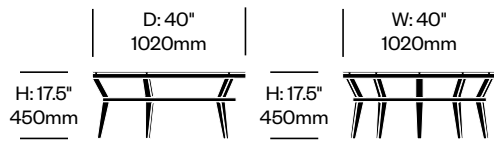

Sable (J6R-63)

Slant

JANUS et Cie | Janice Feldman

To order, specify:

1. Product number
2. Frame paint color
3. Top stone (if applicable)

Round Occasional Table	Number	List Price
Clear Glass Top	HCJC-SL-TON20-G	1,441.00
Backpainted Glass Top	HCJC-SL-TON20-P	1,713.00
Stone Top	HCJC-SL-TON20-S	1,737.00