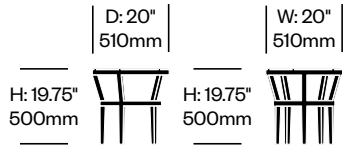

Sable (J6R-63)

Slant

JANUS et Cie | Janice Feldman

To order, specify:

1. Product number
2. Frame paint color
3. Top stone (if applicable)

Round Occasional Table	Number	List Price
Clear Glass Top	HCJC-SL-TON20-G	1,441.00
Backpainted Glass Top	HCJC-SL-TON20-P	1,713.00
Stone Top	HCJC-SL-TON20-S	1,737.00