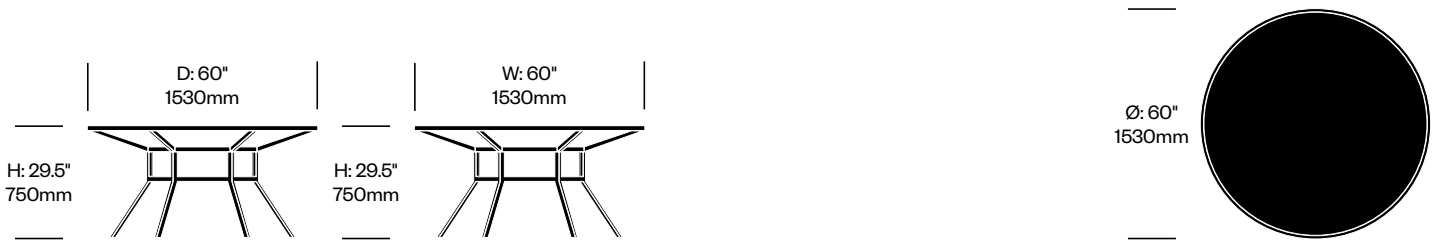

Slant

JANUS et Cie | Janice Feldman

To order, specify:

1. Product number
2. Frame paint color

Square Dining Table	Number	List Price
Clear Glass Top	HCJC-SL-TDQ39-G	5,124.00

Small Round Dining Table	Number	List Price
Clear Glass Top	HCJC-SL-TDN48-G	3,158.00
Backpainted Glass Top	HCJC-SL-TDN48-P	4,586.00