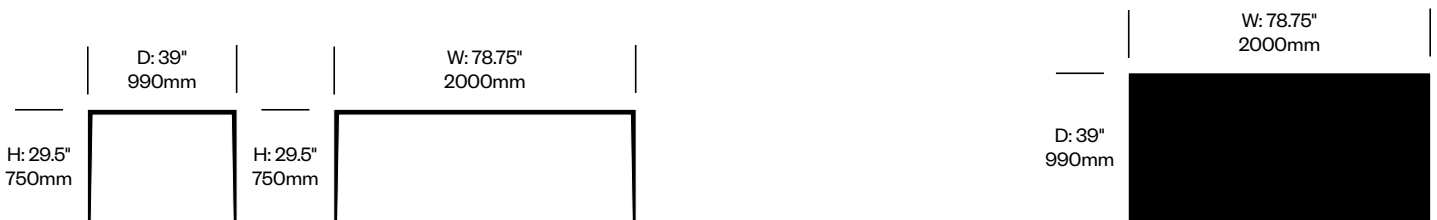

Rectangle Dining Table	Number	List Price
Backpainted Glass Top	HCJC-SL-TDR79-G	8,578.00