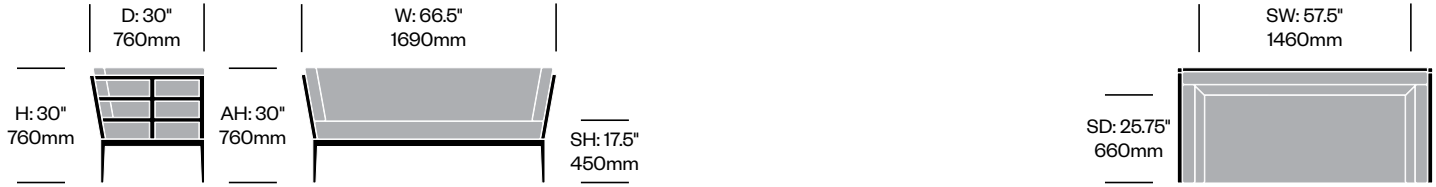

Slant

JANUS et Cie | Janice Feldman

To order, specify:

1. Product number (cushions sold separately)
2. Frame paint color

Two Seat Sofa	Number	List Price
	HCJC-SL-L2	5,069.00

To order, specify:

1. Product number
2. Upholstery and color

Seat Cushion for Two Seat Sofa	Number	Grade A	Grade B	Grade C	Grade D	Grade E	Grade F	Grade G
Standard Foam	HCJC-SL-CSL2-S	1,645.00	2,021.00	2,151.00	2,267.00	2,380.00	2,559.00	2,725.00
Reticulated Foam	HCJC-SL-CSL2-R	2,467.00	2,842.00	2,973.00	3,090.00	3,202.00	3,381.00	3,547.00

Back and Side Cushions for Two Seat Sofa	Number	Grade A	Grade B	Grade C	Grade D	Grade E	Grade F	Grade G
Standard Foam	HCJC-SL-CBL2-S	2,237.00	2,757.00	2,939.00	3,102.00	3,258.00	3,507.00	3,737.00
Reticulated Foam	HCJC-SL-CBL2-R	3,353.00	3,874.00	4,057.00	4,218.00	4,375.00	4,625.00	4,855.00