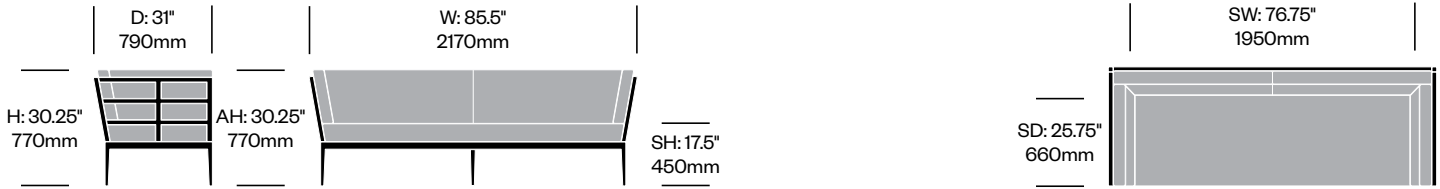

Slant

JANUS et Cie | Janice Feldman

To order, specify:

1. Product number (cushions sold separately)
2. Frame paint color

Three Seat Sofa	Number	List Price
	HCJC-SL-L3	6,288.00

To order, specify:

1. Product number
2. Upholstery and color

Seat Cushion for Three Seat Sofa	Number	Grade A	Grade B	Grade C	Grade D	Grade E	Grade F	Grade G
Standard Foam	HCJC-SL-CSL3-S	2,326.00	2,826.00	3,001.00	3,157.00	3,306.00	3,546.00	3,767.00
Reticulated Foam	HCJC-SL-CSL3-R	3,489.00	3,988.00	4,164.00	4,319.00	4,468.00	4,709.00	4,929.00

Back and Side Cushions for Three Seat Sofa	Number	Grade A	Grade B	Grade C	Grade D	Grade E	Grade F	Grade G
Standard Foam	HCJC-SL-CBL3-S	2,726.00	3,163.00	3,316.00	3,453.00	3,584.00	3,794.00	3,987.00
Reticulated Foam	HCJC-SL-CBL3-R	4,089.00	4,526.00	4,679.00	4,816.00	4,947.00	5,157.00	5,350.00