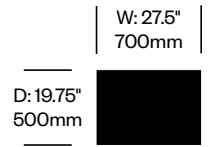

Large Rectangle Occasional Table	Number	List Price
JANUSfiber®	HCJC-QN-TOR28-J	827.00
JANUSfiber® with Wood Frame	HCJC-QN-TOR28-W	924.00

To order, specify:

1. Product number

Top for Large Rectangle Occasional Table	Number	List Price
Glass	HCJC-QN-GTR2820	372.00