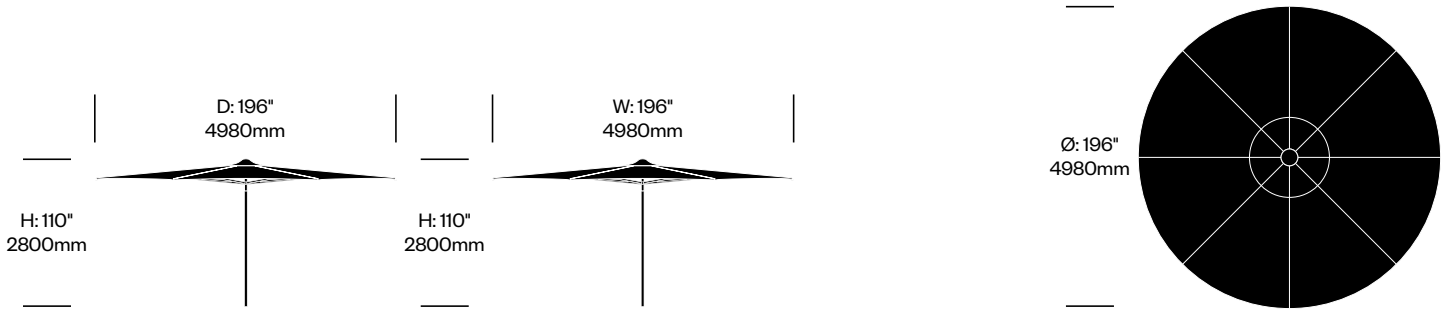

JANUS Titan

JANUS et Cie

To order, specify:

1. Product number
2. Canopy fabric and color
3. Frame trim color

Square Telescope Umbrella, 157"	Number	Grade A	Grade B	Grade C	Grade D	Grade E
Square Granite Base, 42"	HCJC-JT-UEQF7S-GQ42	14,829.00	17,403.00	18,297.00	19,120.00	19,872.00
Stackable Steel Plate Base, 36"	HCJC-JT-UEQF7S-SS36	17,041.00	19,615.00	20,509.00	21,332.00	22,084.00
In Ground Mount	HCJC-JT-UEQF7S-IGMK	9,241.00	11,815.00	12,709.00	13,532.00	14,284.00
Concrete Surface Mount	HCJC-JT-UEQF7S-CSMK	9,093.00	11,667.00	12,561.00	13,384.00	14,136.00