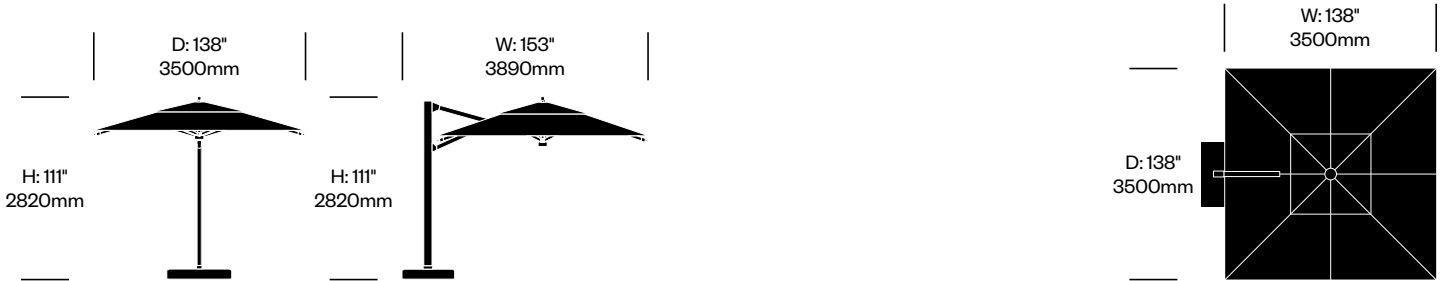

JANUS Titan

JANUS et Cie

To order, specify:

1. Product number
2. Canopy fabric and color
3. Frame trim color

Square Tilt Umbrella, 138"	Number	Grade A	Grade B	Grade C	Grade D	Grade E
Square Granite Base, 42"	HCJC-JT-UTQD8S-GQ42	12,983.00	14,927.00	15,601.00	16,222.00	16,789.00
Stackable Steel Plate Base, 36"	HCJC-JT-UTQD8S-SS36	15,195.00	17,139.00	17,813.00	18,434.00	19,001.00
In Ground Mount	HCJC-JT-UTQD8S-IGMK	7,395.00	9,339.00	10,013.00	10,634.00	11,201.00
Concrete Surface Mount	HCJC-JT-UTQD8S-CSMK	7,247.00	9,191.00	9,865.00	10,486.00	11,053.00