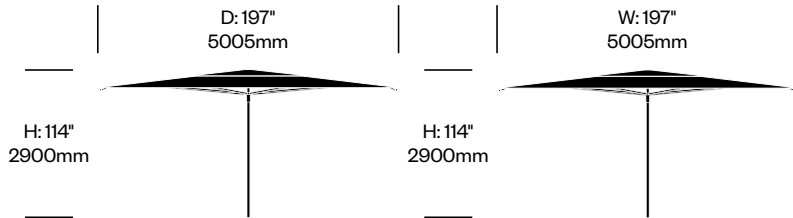

JANUS Titan

JANUS et Cie

To order, specify:

1. Product number
2. Canopy fabric and color
3. Frame trim color

Square Telescope Umbrella, 197"	Number	Grade A	Grade B	Grade C	Grade D	Grade E
Square Granite Base, 42"	HCJC-JT-UEQJ7S-GQ42	14,894.00	18,294.00	19,473.00	20,561.00	21,551.00
Stackable Steel Plate Base, 36"	HCJC-JT-UEQJ7S-SS36	19,877.00	23,277.00	24,456.00	25,544.00	26,534.00
In Ground Mount	HCJC-JT-UEQJ7S-IGMK	9,306.00	12,706.00	13,885.00	14,973.00	15,963.00
Concrete Surface Mount	HCJC-JT-UEQJ7S-CSMK	9,158.00	12,558.00	13,737.00	14,825.00	15,815.00