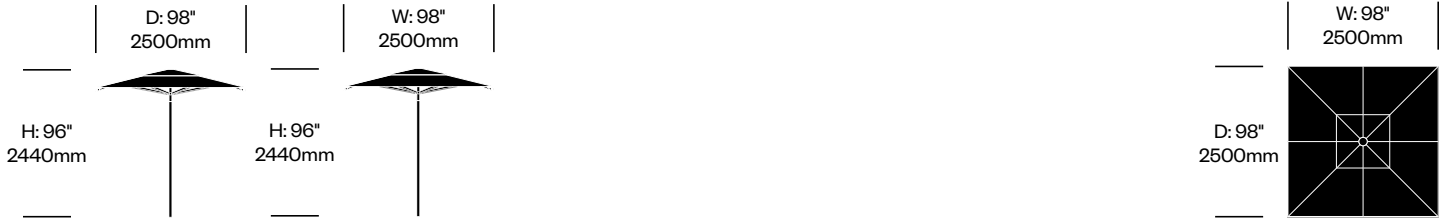

JANUS Titan

JANUS et Cie

To order, specify:

1. Product number
2. Canopy fabric and color
3. Frame trim color
4. Base paint color (if aluminum or steel base is specified)

Square Café Umbrella, 98"	Number	Grade A	Grade B	Grade C	Grade D	Grade E
Square Steel Base, 19"	HCJC-JT-UCQ98S-SQ19	3,264.00	4,236.00	4,572.00	4,883.00	5,166.00
Square Aluminum Base, 19.75"	HCJC-JT-UCQ98S-AQ20	3,745.00	4,717.00	5,053.00	5,364.00	5,647.00
Square Steel Base, 20.5"	HCJC-JT-UCQ98S-SQ21	12,122.00	14,550.00	15,394.00	16,170.00	16,878.00
Round Aluminum Base, 22"	HCJC-JT-UCQ98S-AN22	3,745.00	4,717.00	5,053.00	5,364.00	5,647.00
Square Granite Base, 23.5"	HCJC-JT-UCQ98S-GQ24	3,389.00	4,360.00	4,698.00	5,008.00	5,292.00
In Ground Mount	HCJC-JT-UCQ98S-IGMK	2,972.00	3,944.00	4,280.00	4,591.00	4,874.00
Concrete Surface Mount	HCJC-JT-UCQ98S-CSMK	2,814.00	3,786.00	4,122.00	4,433.00	4,716.00