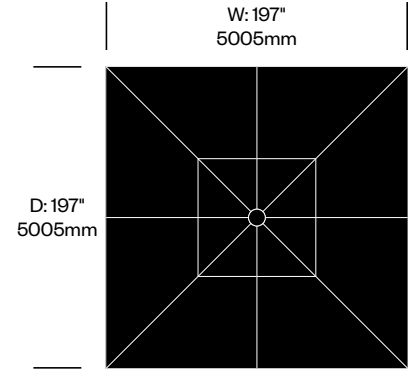

JANUS Titan

JANUS et Cie

To order, specify:

1. Product number
2. Canopy fabric and color
3. Frame trim color

Square Telescope Umbrella, 197"	Number	Grade A	Grade B	Grade C	Grade D	Grade E
Square Granite Base, 42"	HCJC-JT-UEQJ7S-GQ42	14,894.00	18,294.00	19,473.00	20,561.00	21,551.00
Stackable Steel Plate Base, 36"	HCJC-JT-UEQJ7S-SS36	19,877.00	23,277.00	24,456.00	25,544.00	26,534.00
In Ground Mount	HCJC-JT-UEQJ7S-IGMK	9,306.00	12,706.00	13,885.00	14,973.00	15,963.00
Concrete Surface Mount	HCJC-JT-UEQJ7S-CSMK	9,158.00	12,558.00	13,737.00	14,825.00	15,815.00