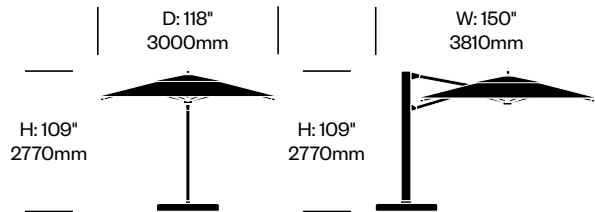

JANUS Titan

JANUS et Cie

To order, specify:

1. Product number
2. Canopy fabric and color
3. Frame trim color

Square Telescope Umbrella, 197"	Number	Grade A	Grade B	Grade C	Grade D	Grade E
Square Granite Base, 42"	HCJC-JT-UEQJ7S-GQ42	14,894.00	18,294.00	19,473.00	20,561.00	21,551.00
Stackable Steel Plate Base, 36"	HCJC-JT-UEQJ7S-SS36	19,877.00	23,277.00	24,456.00	25,544.00	26,534.00
In Ground Mount	HCJC-JT-UEQJ7S-IGMK	9,306.00	12,706.00	13,885.00	14,973.00	15,963.00
Concrete Surface Mount	HCJC-JT-UEQJ7S-CSMK	9,158.00	12,558.00	13,737.00	14,825.00	15,815.00

Square Tilt Umbrella, 118"	Number	Grade A	Grade B	Grade C	Grade D	Grade E
Square Granite Base, 42"	HCJC-JT-UTQB8S-GQ42	11,957.00	13,412.00	13,920.00	14,384.00	14,809.00
Stackable Steel Plate Base, 36"	HCJC-JT-UTQB8S-SS36	14,169.00	15,624.00	16,132.00	16,596.00	17,021.00
In Ground Mount	HCJC-JT-UTQB8S-IGMK	6,369.00	7,824.00	8,332.00	8,796.00	9,221.00
Concrete Surface Mount	HCJC-JT-UTQB8S-CSMK	6,221.00	7,676.00	8,184.00	8,648.00	9,073.00