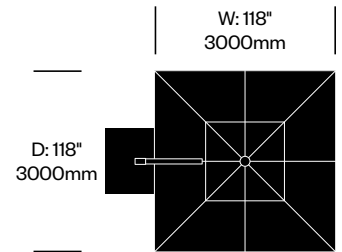

JANUS Titan

JANUS et Cie

To order, specify:

1. Product number
2. Canopy fabric and color
3. Frame trim color

Square Telescope Umbrella, 197"	Number	Grade A	Grade B	Grade C	Grade D	Grade E
Square Granite Base, 42"	HCJC-JT-UEQJ7S-GQ42	14,894.00	18,294.00	19,473.00	20,561.00	21,551.00
Stackable Steel Plate Base, 36"	HCJC-JT-UEQJ7S-SS36	19,877.00	23,277.00	24,456.00	25,544.00	26,534.00
In Ground Mount	HCJC-JT-UEQJ7S-IGMK	9,306.00	12,706.00	13,885.00	14,973.00	15,963.00
Concrete Surface Mount	HCJC-JT-UEQJ7S-CSMK	9,158.00	12,558.00	13,737.00	14,825.00	15,815.00