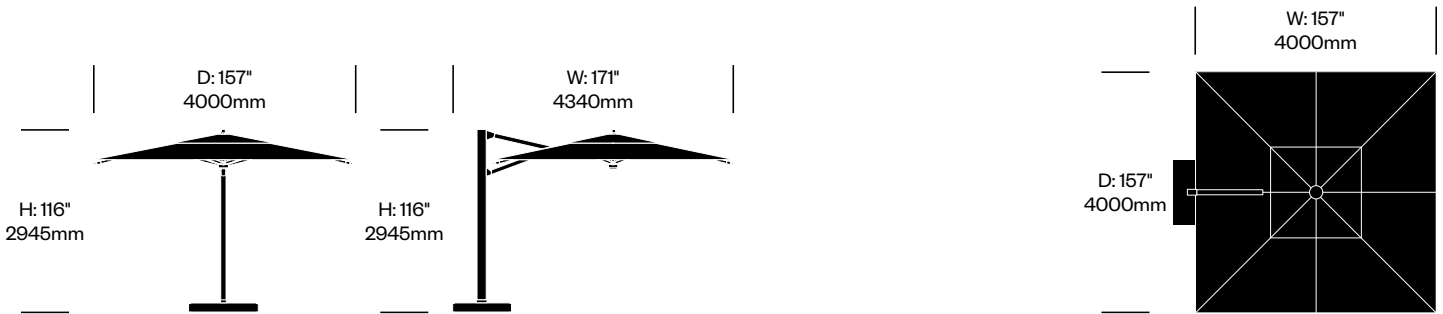

JANUS Titan

JANUS et Cie

To order, specify:

1. Product number
2. Canopy fabric and color
3. Frame trim color

Square Tilt Umbrella, 138"	Number	Grade A	Grade B	Grade C	Grade D	Grade E
Square Granite Base, 42"	HCJC-JT-UTQD8S-GQ42	12,983.00	14,927.00	15,601.00	16,222.00	16,789.00
Stackable Steel Plate Base, 36"	HCJC-JT-UTQD8S-SS36	15,195.00	17,139.00	17,813.00	18,434.00	19,001.00
In Ground Mount	HCJC-JT-UTQD8S-IGMK	7,395.00	9,339.00	10,013.00	10,634.00	11,201.00
Concrete Surface Mount	HCJC-JT-UTQD8S-CSMK	7,247.00	9,191.00	9,865.00	10,486.00	11,053.00