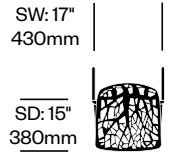

Counter Stool with Low Back	Number	List Price
	HCJC-FO-S2L	1,741.00

Counter Stool with High Back	Number	List Price
	HCJC-FO-S2H	2,009.00

Forest

JANUS et Cie | Made in Italy

To order, specify:

1. Product number
2. Paint color

Bar Stool with Low Back	Number	List Price
	HCJC-FO-S3L	1,775.00

Bar Stool with High Back	Number	List Price
	HCJC-FO-S3H	2,051.00

Lounge Chair	Number	List Price
	HCJC-FRL1	2,473.00