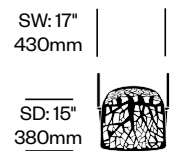

Counter Stool with High Back	Number	List Price
	HCJC-FO-S2H	2,009.00