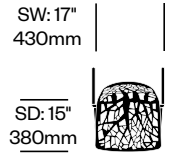

Counter Stool with Low Back	Number	List Price
	HCJC-FO-S2L	1,741.00

Counter Stool with High Back	Number	List Price
	HCJC-FO-S2H	2,009.00

Forest

JANUS et Cie | Made in Italy

To order, specify:

1. Product number
2. Paint color

Bar Stool with Low Back	Number	List Price
	HCJC-FO-S3L	1,775.00

Bar Stool with High Back	Number	List Price
	HCJC-FO-S3H	2,051.00

Lounge Chair	Number	List Price
	HCJC-FRL1	2,473.00