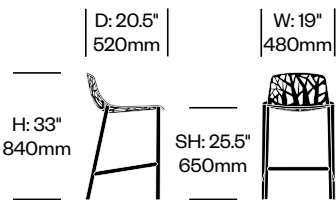

Forest

JANUS et Cie | Made in Italy

To order, specify:

1. Product number
2. Paint color

Side Chair	Number	List Price
Stacks Four High	HCJC-FO-SN	914.00

Side Chair with Arms	Number	List Price
	HCJC-FO-SA	1,301.00