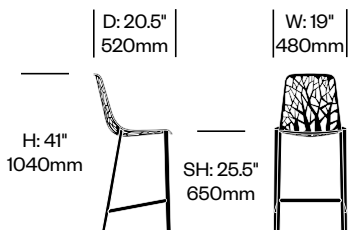

Counter Stool with High Back	Number	List Price
	HCJC-FO-S2H	2,009.00