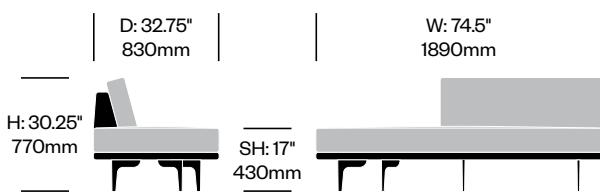

To order, specify:

1. Product number, including:
  - **1 Interior upholstery type**
    - 1 Leather
    - 2 Fabric
    - 3 Faux Leather
  - **2 Exterior upholstery type**
    - 1 Leather
    - 2 Fabric
    - 3 Faux Leather
2. Interior upholstery and color
3. Exterior upholstery and color
4. Stitch thread color
5. Leg trim color

Stain repellent option:

1. Add $98.86 to list price
  2. Add **P** to product number
2. Example: HCCL-LYLC-R22**P**