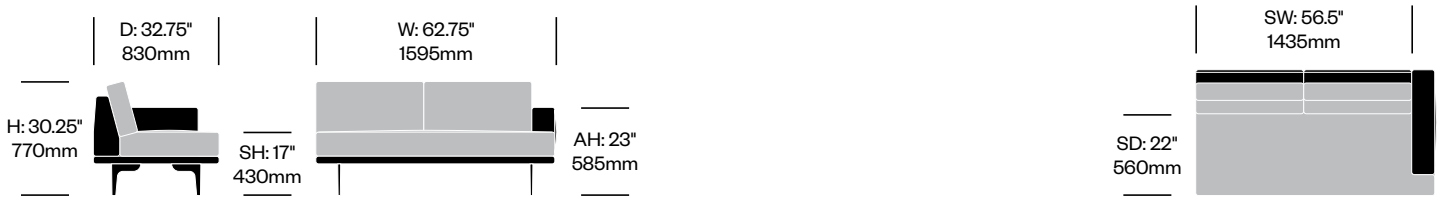

To order, specify:

1. Product number, including:

1 Interior upholstery type

- 1 Leather
- 2 Fabric
- 3 Faux Leather

2 Exterior upholstery type

- 1 Leather
- 2 Fabric
- 3 Faux Leather

2. Interior upholstery and color
3. Exterior upholstery and color
4. Stitch thread color
5. Leg trim color

Stain repellent option:

1. Add $98.56 to list price
  2. Add **P** to product number
2. Example: HCCL-LYL2-LN22**P**

Two Seat Sofa with

Arm on Left	Number	1 2	Grade A	Grade B	Grade C	Grade D	Grade E	Grade F	Grade G	Grade H	Leather A	Leather B
Polished Aluminum Legs	HCCL-LYL2-LN	■ ■	4,998.29	5,227.98	5,507.58	5,750.47	6,349.84	6,603.46	7,544.54	8,053.77	8,105.16	9,480.31
Painted Legs Grade A	HCCL-LYL2-LN	■ ■	5,068.24	5,297.93	5,577.53	5,820.42	6,419.79	6,673.41	7,614.49	8,123.72	8,175.11	9,550.26
Painted Legs Grade B	HCCL-LYL2-LN	■ ■	5,079.66	5,309.35	5,588.95	5,831.84	6,431.21	6,684.83	7,625.91	8,135.14	8,186.53	9,561.68