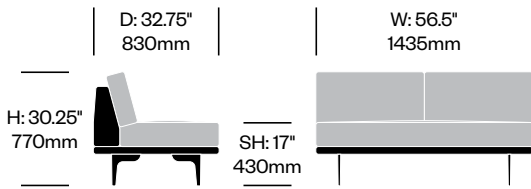

Lounge Chair with Two Drawers

	Number	1 2	Grade A	Grade B	Grade C	Grade D	Grade E	Grade F	Grade G	Grade H	Leather A	Leather B
Polished Aluminum Legs	HCCL-LYL1-BB	■ ■	10,855.49	11,044.43	11,274.38	11,474.12	11,967.12	12,175.67	12,949.68	13,368.49	13,408.80	14,539.05
Painted Legs Grade A	HCCL-LYL1-BB	■ ■	10,925.44	11,114.38	11,344.33	11,544.07	12,037.07	12,245.62	13,019.63	13,438.44	13,478.75	14,609.00
Painted Legs Grade B	HCCL-LYL1-BB	■ ■	10,936.86	11,125.80	11,355.75	11,555.49	12,048.49	12,257.04	13,031.05	13,449.86	13,490.17	14,620.42