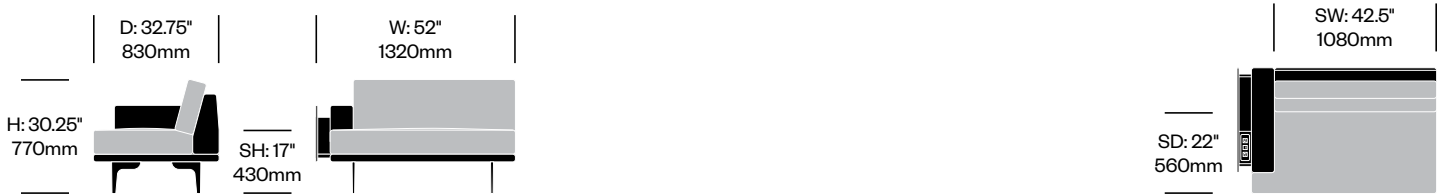

To order, specify:

1. Product number, including:
  - **1 Interior upholstery type**
    - 1 Leather
    - 2 Fabric
    - 3 Faux Leather
  - **2 Exterior upholstery type**
    - 1 Leather
    - 2 Fabric
    - 3 Faux Leather
2. Interior upholstery and color
3. Exterior upholstery and color
4. Stitch thread color
5. Leg trim color

Stain repellent option:

1. Add $71.08 to list price
  2. Add **P** to product number
2. Example: HCCL-LYL1-RR2**P**

Lounge Chair with Arm and Drawer on Right

	Number	12	Grade A	Grade B	Grade C	Grade D	Grade E	Grade F	Grade G	Grade H	Leather A	Leather B
Polished Aluminum Legs	HCCL-LYL1-RR	■ ■	7,417.20	7,606.14	7,836.09	8,035.83	8,528.83	8,737.38	9,511.39	9,930.20	9,970.51	11,100.76
Painted Legs Grade A	HCCL-LYL1-RR	■ ■	7,487.15	7,676.09	7,906.04	8,105.78	8,598.78	8,807.33	9,581.34	10,000.15	10,040.46	11,170.71
Painted Legs Grade B	HCCL-LYL1-RR	■ ■	7,498.57	7,687.51	7,917.46	8,117.20	8,610.20	8,818.75	9,592.76	10,011.57	10,051.88	11,182.13