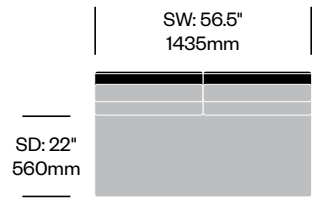

Lounge Chair with Two Drawers

	Number	1 2	Grade A	Grade B	Grade C	Grade D	Grade E	Grade F	Grade G	Grade H	Leather A	Leather B
Polished Aluminum Legs	HCCL-LYL1-BB	■ ■	10,855.49	11,044.43	11,274.38	11,474.12	11,967.12	12,175.67	12,949.68	13,368.49	13,408.80	14,539.05
Painted Legs Grade A	HCCL-LYL1-BB	■ ■	10,925.44	11,114.38	11,344.33	11,544.07	12,037.07	12,245.62	13,019.63	13,438.44	13,478.75	14,609.00
Painted Legs Grade B	HCCL-LYL1-BB	■ ■	10,936.86	11,125.80	11,355.75	11,555.49	12,048.49	12,257.04	13,031.05	13,449.86	13,490.17	14,620.42