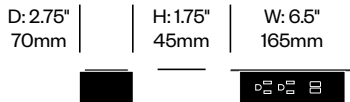

UNDERMOUNT POWER MODULE WITH TWO SIMPLEX OUTLETS AND ONE DUAL USB PORT

Corded, Six Foot Cord	Number	List Price
Black	HCCL-LYPC-21B	555.15
White	HCCL-LYPC-21W	555.15
Corded, Twelve Foot Cord	Number	List Price
Black	HCCL-LYPC-22B	596.24
White	HCCL-LYPC-22W	596.24
Hardwired, Six Foot Cord	Number	List Price
Black	HCCL-LYPH-21B	657.97
White	HCCL-LYPH-21W	657.97
Hardwired, Twelve Foot Cord	Number	List Price
Black	HCCL-LYPH-22B	699.06
White	HCCL-LYPH-22W	699.06