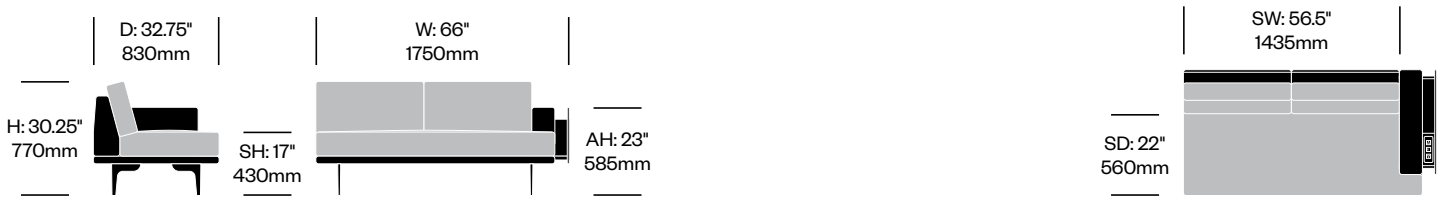

Two Seat Sofa with Arm

and Drawer on Left	Number	1 2	Grade A	Grade B	Grade C	Grade D	Grade E	Grade F	Grade G	Grade H	Leather A	Leather B
Polished Aluminum Legs	HCCL-LYL2-LL	■ ■	8,390.05	8,619.74	8,899.34	9,142.23	9,741.60	9,995.22	10,936.30	11,445.53	11,496.92	12,872.07
Painted Legs Grade A	HCCL-LYL2-LL	■ ■	8,460.00	8,689.69	8,969.29	9,212.18	9,811.55	10,065.17	11,006.25	11,515.48	11,566.87	12,942.02
Painted Legs Grade B	HCCL-LYL2-LL	■ ■	8,471.42	8,701.11	8,980.71	9,223.60	9,822.97	10,076.59	11,017.67	11,526.90	11,578.29	12,953.44