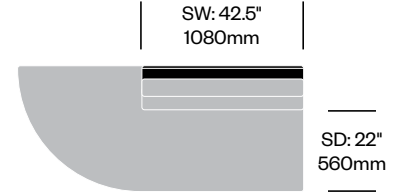

To order, specify:

1. Product number, including:
  - **1 Interior upholstery type**
    - 1 Leather
    - 2 Fabric
    - 3 Faux Leather
  - **2 Exterior upholstery type**
    - 1 Leather
    - 2 Fabric
    - 3 Faux Leather
2. Interior upholstery and color
3. Exterior upholstery and color
4. Stitch thread color
5. Leg trim color

Stain repellent option:

1. Add $98.86 to list price
  2. Add **P** to product number
2. Example: HCCL-LYLC-R22**P**