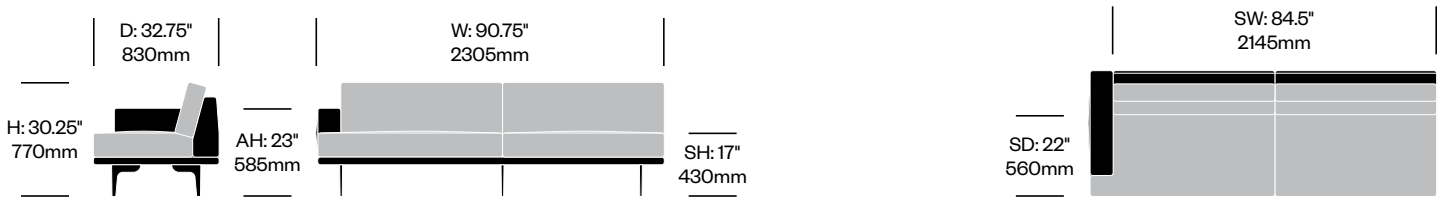

Three Seat Sofa with

Arm on Right	Number	1 2	Grade A	Grade B	Grade C	Grade D	Grade E	Grade F	Grade G	Grade H	Leather A	Leather B
Polished Aluminum Legs	HCCL-LYL3-RN	■ ■	6,476.74	6,796.16	7,185.00	7,522.90	8,356.56	8,709.28	10,018.28	10,726.56	10,796.50	12,708.58
Painted Legs Grade A	HCCL-LYL3-RN	■ ■	6,581.65	6,901.07	7,289.91	7,627.81	8,461.47	8,814.19	10,123.19	10,831.47	10,901.41	12,813.49
Painted Legs Grade B	HCCL-LYL3-RN	■ ■	6,598.78	6,918.20	7,307.04	7,644.94	8,478.60	8,831.32	10,140.32	10,848.60	10,918.54	12,830.62