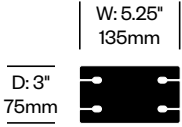

Lyda™

Haworth | Lauren Rottet | 2020 | Made in the United States

To order, specify:

1. Product number

Alignment Bracket	Number	List Price
	HCCL-LYA	58.85