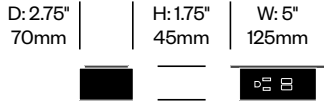

To order, specify:

1. Product number

UNDERMOUNT POWER MODULE WITH ONE SIMPLEX OUTLET AND ONE DUAL USB PORT

Corded, Six Foot Cord	Number	List Price
Black	HCCL-LYPC-11B	541.47
White	HCCL-LYPC-11W	541.47
Corded, Twelve Foot Cord	Number	List Price
Black	HCCL-LYPC-12B	582.56
White	HCCL-LYPC-12W	582.56
Hardwired, Six Foot Cord	Number	List Price
Black	HCCL-LYPH-11B	644.29
White	HCCL-LYPH-11W	644.29
Hardwired, Twelve Foot Cord	Number	List Price
Black	HCCL-LYPH-12B	685.38
White	HCCL-LYPH-12W	685.38