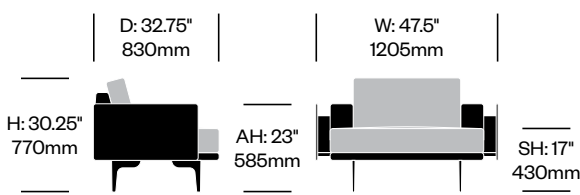

Lounge Chair with

Drawer on Left	Number	1 2	Grade A	Grade B	Grade C	Grade D	Grade E	Grade F	Grade G	Grade H	Leather A	Leather B
Polished Aluminum Legs	HCCL-LYL1-BL	■ ■	7,463.78	7,652.72	7,882.67	8,082.41	8,575.41	8,783.96	9,557.97	9,976.78	10,017.09	11,147.34
Painted Legs Grade A	HCCL-LYL1-BL	■ ■	7,533.73	7,722.67	7,952.62	8,152.36	8,645.36	8,853.91	9,627.92	10,046.73	10,087.04	11,217.29
Painted Legs Grade B	HCCL-LYL1-BL	■ ■	7,545.15	7,734.09	7,964.04	8,163.78	8,656.78	8,865.33	9,639.34	10,058.15	10,098.46	11,228.71

To order, specify:

1. Product number, including:

1 Interior upholstery type

- 1 Leather
- 2 Fabric
- 3 Faux Leather

2 Exterior upholstery type

- 1 Leather
- 2 Fabric
- 3 Faux Leather

- 2. Interior upholstery and color
- 3. Exterior upholstery and color
- 4. Stitch thread color
- 5. Leg trim color

Stain repellent option:

- 1. For lounge chair with two drawers, add \$71.08 to list price
- 2. For two seat sofa without arms, add \$92.22 to list price
- 3. Add **P** to product number
Example: HCCL-LYL1-BB2**P**