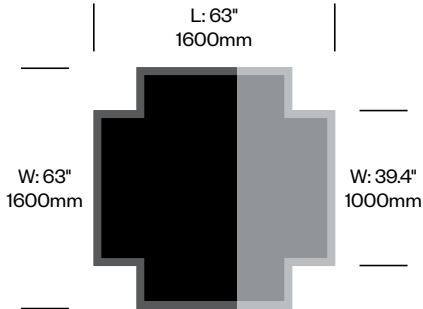

## Surfaces

### Accent and Border Color Combination

Ivory Accent with Yellow Border (ZW-A01)  
Petrol Accent with White Border (ZW-A02)

# Mangas Space

GAN | Patricia Urquiola | 2013 | Made in India, Imported from Spain

**To order, specify:**

1. Product number
2. Accent and border color combination

Plait Area Rug	Number	List Price
Wool	HCGN-MS1P	2,210.00