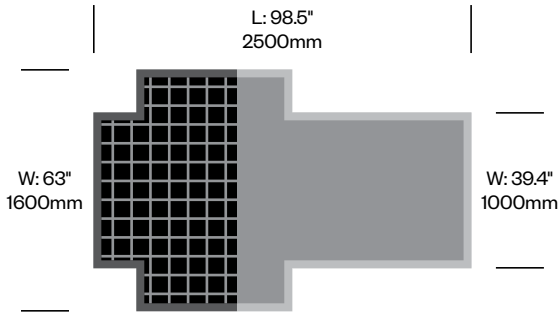

# Mangas Space

GAN | Patricia Urquiola | 2013 | Made in India, Imported from Spain

**To order, specify:**

1. Product number
2. Accent and border color combination

Plait Area Rug	Number	List Price
Wool	HCGN-MS1P	2,210.00

Area Rug with Squares	Number	List Price
Wool	HCGN-MS2Q	2,810.00