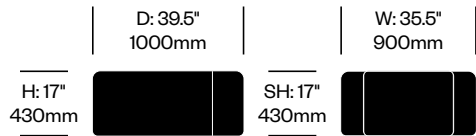

Mangas Original rugs compliment Mangas Original seating.

Select models and colors available as part of the [Haworth NOW](#) inventory program.

Surfaces

Seat Color Combination

Petrol with Yellow (ZV-A01)

Mangas Original

GAN | Patricia Urquiola | 2009 | Made in India, Imported from Spain

To order, specify:

1. Product number
2. Seat color combination

| Globo Pouf | Number | List Price |
|------------|-----------|------------|
| Wool | HCGN-MOFG | 2,415.00 |