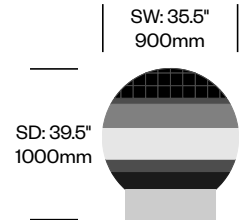

GAN | Patricia Urquiola | 2009 | Made in India, Imported from Spain

To order, specify:

1. Product number
2. Seat color combination

| Globo Pouf | Number | List Price |
|------------|-----------|------------|
| Wool | HCGN-MOFG | 2,415.00 |