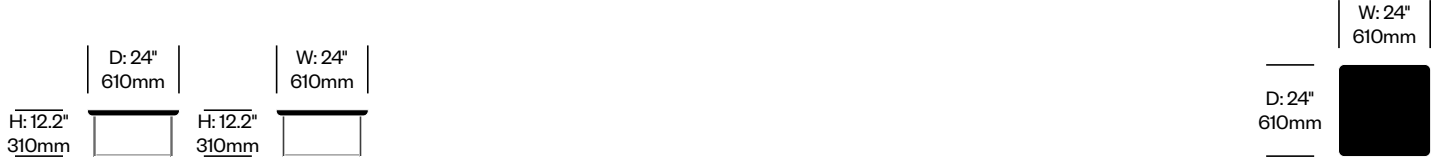

Torei

Cassina | Luca Nichetto | 2013 | Imported from Italy

To order, specify:

1. Product number
2. Top stone or wood color

Square Occasional Table	Number	List Price
Black Stained Ash	HCCS-1224-TSW	1,720.00
Canaletto Walnut	HCCS-1224-TSW	2,310.00
Natural Ash	HCCS-1224-TSW	1,690.00
Stone	HCCS-1224-TSS	3,255.00