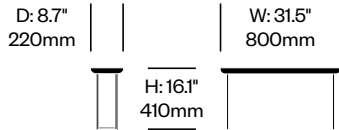

# Torei

Cassina | Luca Nichetto | 2013 | Imported from Italy

**To order, specify:**

1. Product number
2. Top wood color

Rectangle Occasional Table	Number	List Price
Black Stained Ash	HCCS-1232-TAW	1,490.00
Canaletto Walnut	HCCS-1232-TAW	1,385.00
Natural Ash	HCCS-1232-TAW	1,360.00
Red Stained Ash	HCCS-1232-TAW	1,395.00