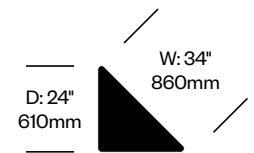

# Torei

Cassina | Luca Nichetto | 2013 | Imported from Italy

**To order, specify:**

1. Product number
2. Top wood color

Square Occasional Table	Number	List Price
Black Stained Ash	HCCS-1639-TSW	2,810.00
Natural Ash	HCCS-1639-TSW	2,570.00