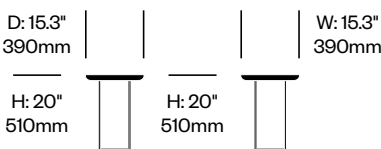

Round Occasional Table	Number	List Price
Black Stained Ash	HCCS-2015-TRW	1,555.00
Canaletto Walnut	HCCS-2015-TRW	1,525.00
Natural Ash	HCCS-2015-TRW	1,480.00
Red Stained Ash	HCCS-2015-TRW	1,620.00