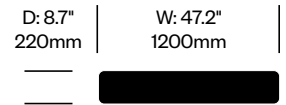

Rectangle Occasional Table	Number	List Price
Black Stained Ash	HCCS-1247-TAW	1,685.00
Canaletto Walnut	HCCS-1247-TAW	1,680.00
Natural Ash	HCCS-1247-TAW	1,596.00
Red Stained Ash	HCCS-1247-TAW	1,580.00