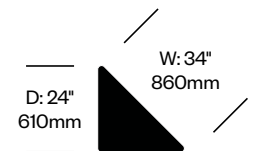

Triangle Occasional Table	Number	List Price
Black Stained Ash	HCCS-1624-TTW	1,600.00
Canaletto Walnut	HCCS-1624-TTW	1,910.00
Natural Ash	HCCS-1624-TTW	1,515.00