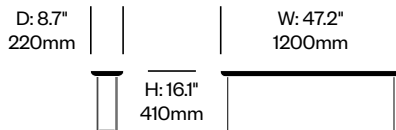

Rectangle Occasional Table	Number	List Price
Black Stained Ash	HCCS-1647-TAW	1,880.00
Canaletto Walnut	HCCS-1647-TAW	1,860.00
Natural Ash	HCCS-1647-TAW	1,785.00
Red Stained Ash	HCCS-1647-TAW	1,760.00