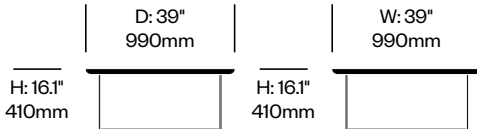

Torei

Cassina | Luca Nichetto | 2013 | Imported from Italy

To order, specify:

1. Product number
2. Top wood color

Square Occasional Table	Number	List Price
Black Stained Ash	HCCS-1639-TSW	2,810.00
Natural Ash	HCCS-1639-TSW	2,570.00