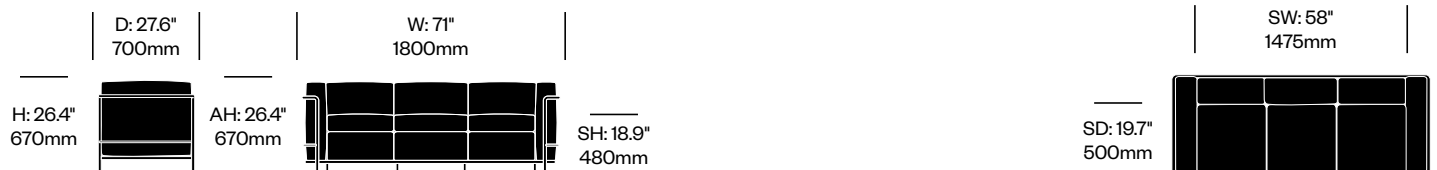

Three Seat Sofa with Painted Frame	Number	COM/COL	List Price
Leather	HCCS-LC23-DMP1	8,930.00	13,975.00
Fabric	HCCS-LC23-DMP2	8,050.00	9,625.00

Three Seat Sofa with Chrome Frame	Number	COM/COL	List Price
Leather	HCCS-LC23-DMC1	9,995.00	15,010.00
Fabric	HCCS-LC23-DMC2	9,110.00	10,680.00