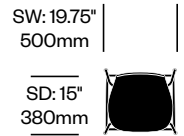

Tate Color

Cappellini | Jasper Morrison | 2012 | Imported from Italy

To order, specify:

1. Product number
2. Seat aniline dyed wood color
3. Base trim color

Stacking Side Chair	Number	List Price
Painted Base	HCCE-TCS4-4	880.00
Satin Stainless Steel Base	HCCE-TCS4-4	935.00

Low Stool with Low Back	Number	List Price
Painted Base	HCCE-TCS2-L4	900.00
Satin Stainless Steel Base	HCCE-TCS2-L4	1,000.00

Low Stool with High Back	Number	List Price
Painted Base	HCCE-TCS2-H4	975.00
Satin Stainless Steel Base	HCCE-TCS2-H4	1,105.00