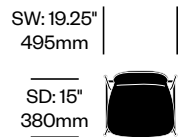

Low Stool with High Back	Number	List Price
Painted Base	HCCE-TCS2-H4	975.00
Satin Stainless Steel Base	HCCE-TCS2-H4	1,105.00