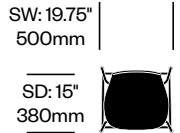

Tate Color

Cappellini | Jasper Morrison | 2012 | Imported from Italy

To order, specify:

1. Product number
2. Seat aniline dyed wood color
3. Base trim color

High Stool with Low Back	Number	List Price
Painted Base	HCCE-TCS3-L4	900.00
Satin Stainless Steel Base	HCCE-TCS3-L4	1,020.00