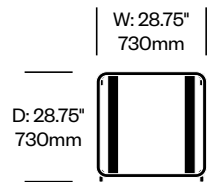

Low Stool with Low Back	Number	List Price
Painted Base	HCCE-TCS2-L4	900.00
Satin Stainless Steel Base	HCCE-TCS2-L4	1,000.00

Low Stool with High Back	Number	List Price
Painted Base	HCCE-TCS2-H4	975.00
Satin Stainless Steel Base	HCCE-TCS2-H4	1,105.00

Tate Color

Cappellini | Jasper Morrison | 2012 | Imported from Italy

To order, specify:

1. Product number
2. Seat aniline dyed wood color
3. Base trim color

High Stool with Low Back	Number	List Price
Painted Base	HCCE-TCS3-L4	900.00
Satin Stainless Steel Base	HCCE-TCS3-L4	1,020.00

High Stool with High Back	Number	List Price
Painted Base	HCCE-TCS3-H4	985.00
Satin Stainless Steel Base	HCCE-TCS3-H4	1,105.00

To order, specify:

1. Product number

Trolley Cart	Number	List Price
Stacks Eight Chairs	HCCE-TCTC	770.00