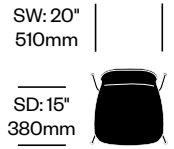

Tate Color

Cappellini | Jasper Morrison | 2012 | Imported from Italy

To order, specify:

1. Product number
2. Seat aniline dyed wood color
3. Base trim color

Stacking Side Chair	Number	List Price
Painted Base	HCCE-TCS4-4	880.00
Satin Stainless Steel Base	HCCE-TCS4-4	935.00