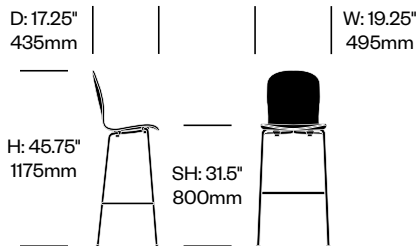

Low Stool with Low Back	Number	List Price
Painted Base	HCCE-TCS2-L4	900.00
Satin Stainless Steel Base	HCCE-TCS2-L4	1,000.00

Low Stool with High Back	Number	List Price
Painted Base	HCCE-TCS2-H4	975.00
Satin Stainless Steel Base	HCCE-TCS2-H4	1,105.00

Tate Color

Cappellini | Jasper Morrison | 2012 | Imported from Italy

To order, specify:

1. Product number
2. Seat aniline dyed wood color
3. Base trim color

High Stool with Low Back	Number	List Price
Painted Base	HCCE-TCS3-L4	900.00
Satin Stainless Steel Base	HCCE-TCS3-L4	1,020.00

High Stool with High Back	Number	List Price
Painted Base	HCCE-TCS3-H4	985.00
Satin Stainless Steel Base	HCCE-TCS3-H4	1,105.00

To order, specify:

1. Product number

Trolley Cart	Number	List Price
Stacks Eight Chairs	HCCE-TCTC	770.00