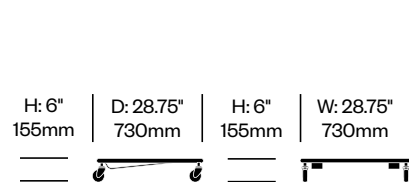

Low Stool with Low Back	Number	List Price
Painted Base	HCCE-TCS2-L4	900.00
Satin Stainless Steel Base	HCCE-TCS2-L4	1,000.00

Low Stool with High Back	Number	List Price
Painted Base	HCCE-TCS2-H4	975.00
Satin Stainless Steel Base	HCCE-TCS2-H4	1,105.00

Tate Color

Cappellini | Jasper Morrison | 2012 | Imported from Italy

To order, specify:

1. Product number
2. Seat aniline dyed wood color
3. Base trim color

High Stool with Low Back	Number	List Price
Painted Base	HCCE-TCS3-L4	900.00
Satin Stainless Steel Base	HCCE-TCS3-L4	1,020.00

High Stool with High Back	Number	List Price
Painted Base	HCCE-TCS3-H4	985.00
Satin Stainless Steel Base	HCCE-TCS3-H4	1,105.00

To order, specify:

1. Product number

Trolley Cart	Number	List Price
Stacks Eight Chairs	HCCE-TCTC	770.00