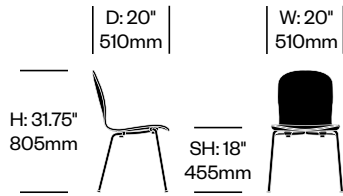

Additional Notes

Tate Color side chairs can stack eight high. The stools cannot be stacked.

Tate Color is GREENGUARD certified.

Surfaces

Seat Aniline Dyed Wood

Anthracite (FH-A43)
Blue Green (FH-A47)
Brick Red (FH-A45)
Grass Green (FH-A46)
Mud (FH-A42)
Prussian Blue (FH-A48)
Pumpkin (FH-A44)
White (FH-A41)

Tate Color

Cappellini | Jasper Morrison | 2012 | Imported from Italy

To order, specify:

1. Product number
2. Seat aniline dyed wood color
3. Base trim color

Stacking Side Chair	Number	List Price
Painted Base	HCCE-TCS4-4	880.00
Satin Stainless Steel Base	HCCE-TCS4-4	935.00