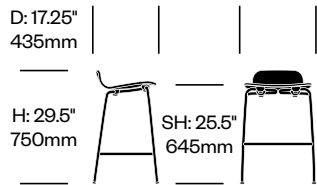

Tate Color

Cappellini | Jasper Morrison | 2012 | Imported from Italy

To order, specify:

1. Product number
2. Seat aniline dyed wood color
3. Base trim color

Stacking Side Chair	Number	List Price
Painted Base	HCCE-TCS4-4	880.00
Satin Stainless Steel Base	HCCE-TCS4-4	935.00

Low Stool with Low Back	Number	List Price
Painted Base	HCCE-TCS2-L4	900.00
Satin Stainless Steel Base	HCCE-TCS2-L4	1,000.00

Low Stool with High Back	Number	List Price
Painted Base	HCCE-TCS2-H4	975.00
Satin Stainless Steel Base	HCCE-TCS2-H4	1,105.00