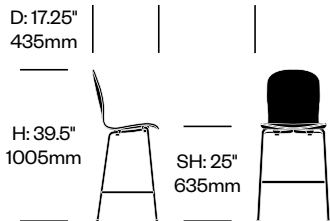

Tate Color

Cappellini | Jasper Morrison | 2012 | Imported from Italy

To order, specify:

1. Product number
2. Seat aniline dyed wood color
3. Base trim color

Stacking Side Chair	Number	List Price
Painted Base	HCCE-TCS4-4	880.00
Satin Stainless Steel Base	HCCE-TCS4-4	935.00

Low Stool with Low Back	Number	List Price
Painted Base	HCCE-TCS2-L4	900.00
Satin Stainless Steel Base	HCCE-TCS2-L4	1,000.00

Low Stool with High Back	Number	List Price
Painted Base	HCCE-TCS2-H4	975.00
Satin Stainless Steel Base	HCCE-TCS2-H4	1,105.00