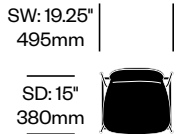

Low Stool with Low Back	Number	List Price
Painted Base	HCCE-TCS2-L4	900.00
Satin Stainless Steel Base	HCCE-TCS2-L4	1,000.00

Low Stool with High Back	Number	List Price
Painted Base	HCCE-TCS2-H4	975.00
Satin Stainless Steel Base	HCCE-TCS2-H4	1,105.00

Tate Color

Cappellini | Jasper Morrison | 2012 | Imported from Italy

To order, specify:

1. Product number
2. Seat aniline dyed wood color
3. Base trim color

High Stool with Low Back	Number	List Price
Painted Base	HCCE-TCS3-L4	900.00
Satin Stainless Steel Base	HCCE-TCS3-L4	1,020.00

High Stool with High Back	Number	List Price
Painted Base	HCCE-TCS3-H4	985.00
Satin Stainless Steel Base	HCCE-TCS3-H4	1,105.00

To order, specify:

1. Product number

Trolley Cart	Number	List Price
Stacks Eight Chairs	HCCE-TCTC	770.00