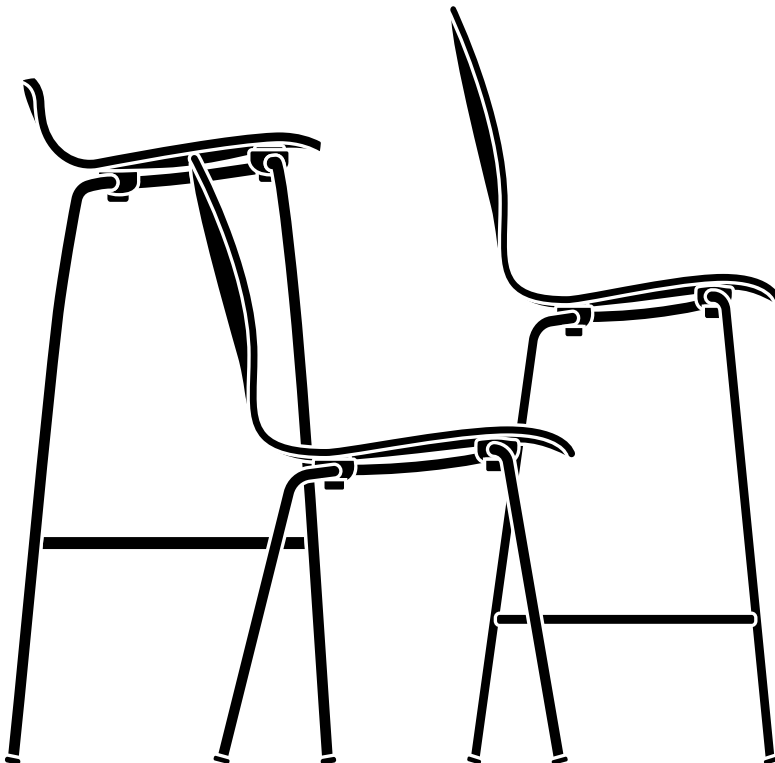

Tate Color

Cappellini | Jasper Morrison | 2012 | Imported from Italy or Made in the United States

Features and Specifications

Stacking Side Chair and Stools

The seat is comprised of beech plywood with an aniline dye finishing in various colors. The four leg base is made iron rod which is painted in a matte finish or satin stainless steel. The glides and spacers beneath the seat are made of black polypropylene.

Trolley Cart

The trolley cart is comprised of metal, finished in a black paint color. It allows up to eight chairs to be stacked. Four casters allow the cart to be moved easily, and the front two casters can be locked.

Additional Notes

Tate Color side chairs can stack eight high. The stools cannot be stacked.

Tate Color is GREENGUARD certified.

Surfaces

Seat Aniline Dyed Wood

Anthracite (FH-A43)
Blue Green (FH-A47)
Brick Red (FH-A45)
Grass Green (FH-A46)
Mud (FH-A42)
Prussian Blue (FH-A48)
Pumpkin (FH-A44)
White (FH-A41)

Tate Color

Cappellini | Jasper Morrison | 2012 | Imported from Italy

To order, specify:

1. Product number
2. Seat aniline dyed wood color
3. Base trim color

Stacking Side Chair	Number	List Price
Painted Base	HCCE-TCS4-4	880.00
Satin Stainless Steel Base	HCCE-TCS4-4	935.00