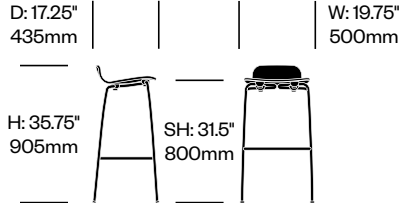

Tate Color

Cappellini | Jasper Morrison | 2012 | Imported from Italy

To order, specify:

1. Product number
2. Seat aniline dyed wood color
3. Base trim color

Stacking Side Chair	Number	List Price
Painted Base	HCCE-TCS4-4	880.00
Satin Stainless Steel Base	HCCE-TCS4-4	935.00

Low Stool with Low Back	Number	List Price
Painted Base	HCCE-TCS2-L4	900.00
Satin Stainless Steel Base	HCCE-TCS2-L4	1,000.00

Low Stool with High Back	Number	List Price
Painted Base	HCCE-TCS2-H4	975.00
Satin Stainless Steel Base	HCCE-TCS2-H4	1,105.00

Tate Color

Cappellini | Jasper Morrison | 2012 | Imported from Italy

To order, specify:

1. Product number
2. Seat aniline dyed wood color
3. Base trim color

High Stool with Low Back	Number	List Price
Painted Base	HCCE-TCS3-L4	900.00
Satin Stainless Steel Base	HCCE-TCS3-L4	1,020.00