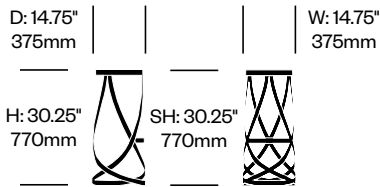

Ribbon

Cappellini | Nendo | 2007 | Imported from Italy

To order, specify:

1. Product number
2. Paint color

Low Stool	Number	List Price
Painted	HCCE-RIB2	795.00

High Stool	Number	List Price
Painted	HCCE-RIB3	1,265.00

To order, specify:

1. Product number
2. Paint color

Magnetic Cushion	Number	List Price
Leather	HCCE-RIB1-1	580.00
Fabric	HCCE-RIB1-2	560.00
Faux Leather	HCCE-RIB1-3	525.00