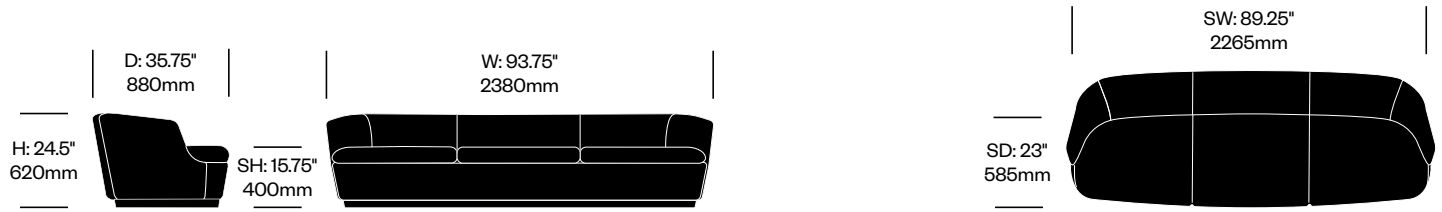

Lounge Chair with Swivel Base	Number	COM/COL	List Price
Leather	HCCE-ORL1-1NP	5,725.00	6,765.00
Fabric	HCCE-ORL1-2NP	5,560.00	6,275.00
Faux Leather	HCCE-ORL1-3NP	5,560.00	5,725.00

Lounge Chair with Auto-Return Swivel Base	Number	COM/COL	List Price
Leather	HCCE-ORL1-1RP	5,980.00	7,015.00
Fabric	HCCE-ORL1-2RP	5,815.00	6,535.00
Faux Leather	HCCE-ORL1-3RP	5,815.00	5,980.00

Orla

Cappellini | Jasper Morrison | 2014 | Imported from Italy

To order, specify:

1. Product number
2. Upholstery and color

Two Seat Sofa	Number	COM/COL	List Price
Leather	HCCE-ORL2-1FP	7,435.00	9,340.00
Fabric	HCCE-ORL2-2FP	7,185.00	8,505.00
Faux Leather	HCCE-ORL2-3FP	7,185.00	7,435.00

Three Seat Sofa	Number	COM/COL	List Price
Leather	HCCE-ORL3-1FP	8,660.00	10,975.00
Fabric	HCCE-ORL3-2FP	8,320.00	9,940.00
Faux Leather	HCCE-ORL3-3FP	8,320.00	8,660.00