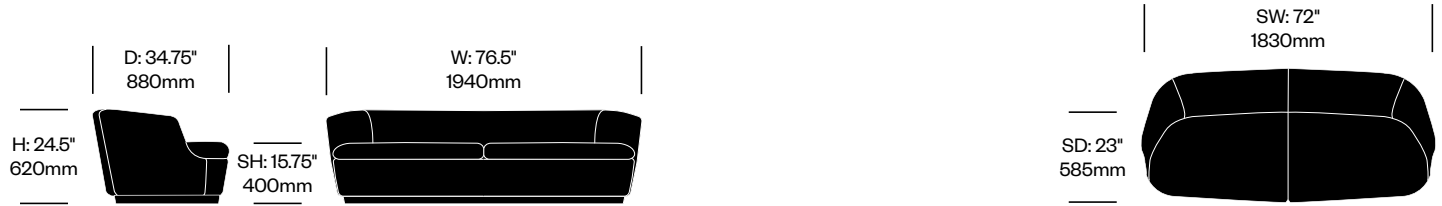

Orla

Cappellini | Jasper Morrison | 2014 | Imported from Italy

To order, specify:

1. Product number
2. Upholstery and color

Two Seat Sofa	Number	COM/COL	List Price
Leather	HCCE-ORL2-1FP	7,435.00	9,340.00
Fabric	HCCE-ORL2-2FP	7,185.00	8,505.00
Faux Leather	HCCE-ORL2-3FP	7,185.00	7,435.00