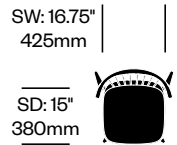

Cappellini | BrogiatoTraverso | 2020 | Imported from Italy

To order, specify:

1. Product number
2. Upholstery and color (if applicable)
3. Wood color

Stacking Side Chair

Number

List Price

Leather	HCCE-NWS4-1	1,470.00
Fabric	HCCE-NWS4-2	1,195.00
Faux Leather	HCCE-NWS4-3	1,105.00
Wood	HCCE-NWS4-W	1,070.00