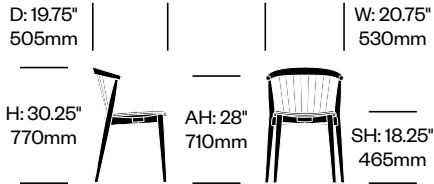

Additional Notes

Newood side chairs can stack four high, or up to twelve chairs high when used with a trolley cart. The stools and lounge chairs do not stack.

Meets ANSI/BIFMA X5.1 Standard for Office Seating.

Cappellini | BrogiatoTraverso | 2020 | Imported from Italy

To order, specify:

1. Product number
2. Upholstery and color (if applicable)
3. Wood color

Stacking Side Chair

Number

List Price

Leather	HCCE-NWS4-1	1,470.00
Fabric	HCCE-NWS4-2	1,195.00
Faux Leather	HCCE-NWS4-3	1,105.00
Wood	HCCE-NWS4-W	1,070.00