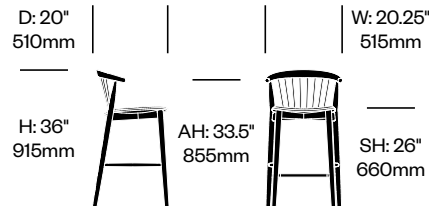

Cappellini | BrogiatoTraverso | 2020 | Imported from Italy

To order, specify:

1. Product number
2. Upholstery and color (if applicable)
3. Wood color

Stacking Side Chair

Number

List Price

Leather	HCCE-NWS4-1	1,470.00
Fabric	HCCE-NWS4-2	1,195.00
Faux Leather	HCCE-NWS4-3	1,105.00
Wood	HCCE-NWS4-W	1,070.00

Low Stool

Number

List Price

Leather	HCCE-NWS1-1	1,985.00
Fabric	HCCE-NWS1-2	1,630.00
Faux Leather	HCCE-NWS1-3	1,525.00
Wood	HCCE-NWS1-W	1,275.00

High Stool

Number

List Price

Leather	HCCE-NWS2-1	2,020.00
Fabric	HCCE-NWS2-2	1,665.00
Faux Leather	HCCE-NWS2-3	1,550.00
Wood	HCCE-NWS2-W	1,460.00