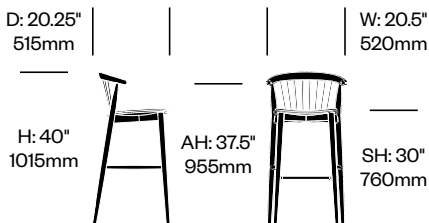

Cappellini | BrogiatoTraverso | 2020 | Imported from Italy

To order, specify:

1. Product number
2. Upholstery and color (if applicable)
3. Wood color

Stacking Side Chair

Number

List Price

Leather	HCCE-NWS4-1	1,470.00
Fabric	HCCE-NWS4-2	1,195.00
Faux Leather	HCCE-NWS4-3	1,105.00
Wood	HCCE-NWS4-W	1,070.00

Low Stool

Number

List Price

Leather	HCCE-NWS1-1	1,985.00
Fabric	HCCE-NWS1-2	1,630.00
Faux Leather	HCCE-NWS1-3	1,525.00
Wood	HCCE-NWS1-W	1,275.00

High Stool

Number

List Price

Leather	HCCE-NWS2-1	2,020.00
Fabric	HCCE-NWS2-2	1,665.00
Faux Leather	HCCE-NWS2-3	1,550.00
Wood	HCCE-NWS2-W	1,460.00