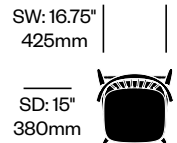

Cappellini | BrogiatoTraverso | 2020 | Imported from Italy

To order, specify:

1. Product number
2. Upholstery and color (if applicable)
3. Wood color

Stacking Side Chair

Number

List Price

Leather	HCCE-NWS4-1	1,470.00
Fabric	HCCE-NWS4-2	1,195.00
Faux Leather	HCCE-NWS4-3	1,105.00
Wood	HCCE-NWS4-W	1,070.00

Low Stool

Number

List Price

Leather	HCCE-NWS1-1	1,985.00
Fabric	HCCE-NWS1-2	1,630.00
Faux Leather	HCCE-NWS1-3	1,525.00
Wood	HCCE-NWS1-W	1,275.00

High Stool

Number

List Price

Leather	HCCE-NWS2-1	2,020.00
Fabric	HCCE-NWS2-2	1,665.00
Faux Leather	HCCE-NWS2-3	1,550.00
Wood	HCCE-NWS2-W	1,460.00