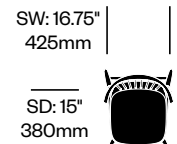

Cappellini | BrogiatoTraverso | 2020 | Imported from Italy

To order, specify:

1. Product number
2. Upholstery and color (if applicable)
3. Wood color

Stacking Side Chair

Number

List Price

Leather	HCCE-NWS4-1	1,470.00
Fabric	HCCE-NWS4-2	1,195.00
Faux Leather	HCCE-NWS4-3	1,105.00
Wood	HCCE-NWS4-W	1,070.00

Low Stool

Number

List Price

Leather	HCCE-NWS1-1	1,985.00
Fabric	HCCE-NWS1-2	1,630.00
Faux Leather	HCCE-NWS1-3	1,525.00
Wood	HCCE-NWS1-W	1,275.00

High Stool

Number

List Price

Leather	HCCE-NWS2-1	2,020.00
Fabric	HCCE-NWS2-2	1,665.00
Faux Leather	HCCE-NWS2-3	1,550.00
Wood	HCCE-NWS2-W	1,460.00