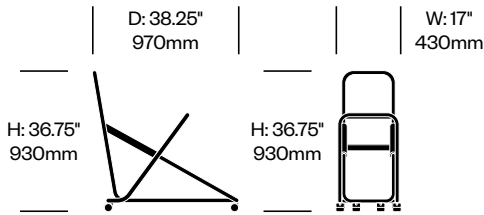

Low Stool

Number

List Price

Leather	HCCE-NWS1-1	1,985.00
Fabric	HCCE-NWS1-2	1,630.00
Faux Leather	HCCE-NWS1-3	1,525.00
Wood	HCCE-NWS1-W	1,275.00

High Stool

Number

List Price

Leather	HCCE-NWS2-1	2,020.00
Fabric	HCCE-NWS2-2	1,665.00
Faux Leather	HCCE-NWS2-3	1,550.00
Wood	HCCE-NWS2-W	1,460.00

Newood

Cappellini | Brogiato Traverso | 2020 | Imported from Italy

To order, specify:

1. Product number
2. Upholstery and color
3. Wood color

Lounge Chair	Number	List Price
Leather	HCCE-NWL1-1	3,715.00
Fabric	HCCE-NWL1-2	3,375.00
Faux Leather	HCCE-NWL1-3	3,265.00

To order, specify:

1. Product number
2. Paint color

Trolley Cart	Number	List Price
Stacks 12 Chairs	HCCE-NWTC	785.00