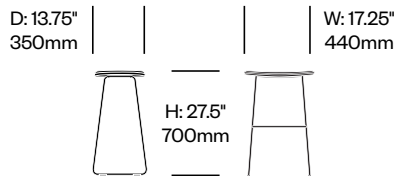

Morrison Stool

Cappellini | Jasper Morrison | 2003 | Made in the United States

To order, specify:

1. Product number
2. Upholstery and color or wood color
3. Base trim color

Low Stool	Number	COM/COL	List Price
Leather	HCCE-MSS1-1	1,070.00	1,460.00
Fabric	HCCE-MSS1-2	1,025.00	1,145.00
Faux Leather	HCCE-MSS1-3	1,025.00	1,070.00
Wood	HCCE-MSS1-W		855.00

Medium Stool	Number	COM/COL	List Price
Leather	HCCE-MSS2-1	1,255.00	1,645.00
Fabric	HCCE-MSS2-2	1,215.00	1,325.00
Faux Leather	HCCE-MSS2-3	1,215.00	1,255.00
Wood	HCCE-MSS2-W		895.00

High Stool	Number	COM/COL	List Price
Leather	HCCE-MSS3-1	1,265.00	1,665.00
Fabric	HCCE-MSS3-2	1,230.00	1,355.00
Faux Leather	HCCE-MSS3-3	1,230.00	1,265.00
Wood	HCCE-MSS3-W		1,025.00