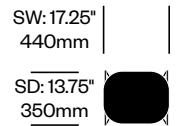

Morrison Stool

Cappellini | Jasper Morrison | 2003 | Made in the United States

To order, specify:

1. Product number
2. Upholstery and color or wood color
3. Base trim color

Low Stool	Number	COM/COL	List Price
Leather	HCCE-MSS1-1	1,070.00	1,460.00
Fabric	HCCE-MSS1-2	1,025.00	1,145.00
Faux Leather	HCCE-MSS1-3	1,025.00	1,070.00
Wood	HCCE-MSS1-W		855.00

Medium Stool	Number	COM/COL	List Price
Leather	HCCE-MSS2-1	1,255.00	1,645.00
Fabric	HCCE-MSS2-2	1,215.00	1,325.00
Faux Leather	HCCE-MSS2-3	1,215.00	1,255.00
Wood	HCCE-MSS2-W		895.00

High Stool	Number	COM/COL	List Price
Leather	HCCE-MSS3-1	1,265.00	1,665.00
Fabric	HCCE-MSS3-2	1,230.00	1,355.00
Faux Leather	HCCE-MSS3-3	1,230.00	1,265.00
Wood	HCCE-MSS3-W		1,025.00