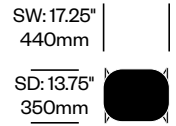

Morrison Stool

Cappellini | Jasper Morrison | 2003 | Made in the United States

To order, specify:

1. Product number
2. Upholstery and color or wood color
3. Base trim color

Low Stool	Number	COM/COL	List Price
Leather	HCCE-MSS1-1	1,070.00	1,460.00
Fabric	HCCE-MSS1-2	1,025.00	1,145.00
Faux Leather	HCCE-MSS1-3	1,025.00	1,070.00
Wood	HCCE-MSS1-W		855.00