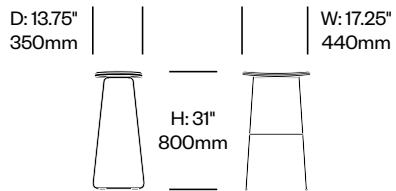

Morrison Stool

Cappellini | Jasper Morrison | 2003 | Made in the United States

To order, specify:

1. Product number
2. Upholstery and color or wood color
3. Base trim color

Low Stool	Number	COM/COL	List Price
Leather	HCCE-MSS1-1	1,070.00	1,460.00
Fabric	HCCE-MSS1-2	1,025.00	1,145.00
Faux Leather	HCCE-MSS1-3	1,025.00	1,070.00
Wood	HCCE-MSS1-W		855.00

Medium Stool	Number	COM/COL	List Price
Leather	HCCE-MSS2-1	1,255.00	1,645.00
Fabric	HCCE-MSS2-2	1,215.00	1,325.00
Faux Leather	HCCE-MSS2-3	1,215.00	1,255.00
Wood	HCCE-MSS2-W		895.00

High Stool	Number	COM/COL	List Price
Leather	HCCE-MSS3-1	1,265.00	1,665.00
Fabric	HCCE-MSS3-2	1,230.00	1,355.00
Faux Leather	HCCE-MSS3-3	1,230.00	1,265.00
Wood	HCCE-MSS3-W		1,025.00