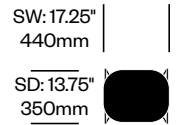

Morrison Stool

Cappellini | Jasper Morrison | 2003 | Made in the United States

To order, specify:

1. Product number
2. Upholstery and color or wood color
3. Base trim color

Low Stool	Number	COM/COL	List Price
Leather	HCCE-MSS1-1	1,070.00	1,460.00
Fabric	HCCE-MSS1-2	1,025.00	1,145.00
Faux Leather	HCCE-MSS1-3	1,025.00	1,070.00
Wood	HCCE-MSS1-W		855.00

Medium Stool	Number	COM/COL	List Price
Leather	HCCE-MSS2-1	1,255.00	1,645.00
Fabric	HCCE-MSS2-2	1,215.00	1,325.00
Faux Leather	HCCE-MSS2-3	1,215.00	1,255.00
Wood	HCCE-MSS2-W		895.00

High Stool	Number	COM/COL	List Price
Leather	HCCE-MSS3-1	1,265.00	1,665.00
Fabric	HCCE-MSS3-2	1,230.00	1,355.00
Faux Leather	HCCE-MSS3-3	1,230.00	1,265.00
Wood	HCCE-MSS3-W		1,025.00