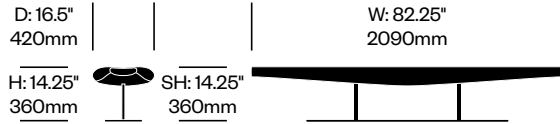

Surfaces

Fiberglass

Polished Black (7R-807)
Polished Blue (7R-805)
Polished Orange (7R-802)
Polished Red (7R-803)
Polished White (7R-806)

Inout

Cappellini | Jean-Marie Massaud | 2001 | Imported from Italy

To order, specify:

1. Product number
2. Fiberglass color

Bench	Number	List Price
Fiberglass	HCCE-INBP	8,635.00

Sofa	Number	List Price
Fiberglass	HCCE-INSP	12,995.00