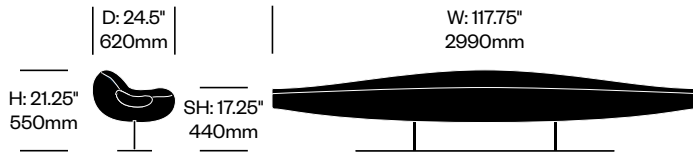

Surfaces

Fiberglass

Polished Black (7R-807)
Polished Blue (7R-805)
Polished Orange (7R-802)
Polished Red (7R-803)
Polished White (7R-806)

Inout

Cappellini | Jean-Marie Massaud | 2001 | Imported from Italy

To order, specify:

1. Product number
2. Fiberglass color

Bench	Number	List Price
Fiberglass	HCCE-INBP	8,635.00

Sofa	Number	List Price
Fiberglass	HCCE-INSP	12,995.00