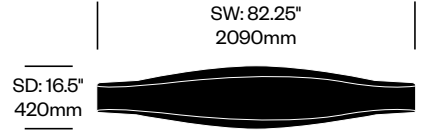

Surfaces

Fiberglass

Polished Black (7R-807)
Polished Blue (7R-805)
Polished Orange (7R-802)
Polished Red (7R-803)
Polished White (7R-806)

Inout

Cappellini | Jean-Marie Massaud | 2001 | Imported from Italy

To order, specify:

1. Product number
2. Fiberglass color

Bench	Number	List Price
Fiberglass	HCCE-INBP	8,635.00

Sofa	Number	List Price
Fiberglass	HCCE-INSP	12,995.00