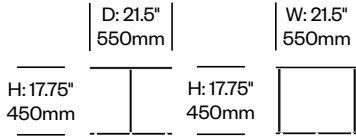

Cannot

Cappellini | Michela Catalano and Ilaria Marelli | 1999 | Imported from Italy

To order, specify:

1. Product number
2. Top paint color

Occasional Table	Number	List Price
Standard Matte	HCCE-CNOT-M	1,510.00
Premium Matte	HCCE-CNOT-M	1,650.00
Standard Gloss	HCCE-CNOT-G	1,715.00
Premium Gloss	HCCE-CNOT-G	1,865.00