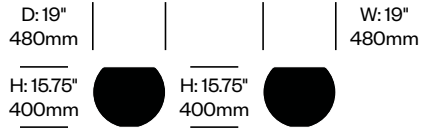

Bong

Cappellini | Giulio Cappellini | 2004 | Imported from Italy

To order, specify:

1. Product number
2. Trim color

Occasional Table	Number	List Price
Painted	HCCE-BNGP	1,640.00
White Carrara	HCCE-BNGP	1,905.00
Volcanic Lava	HCCE-BNGP	2,205.00