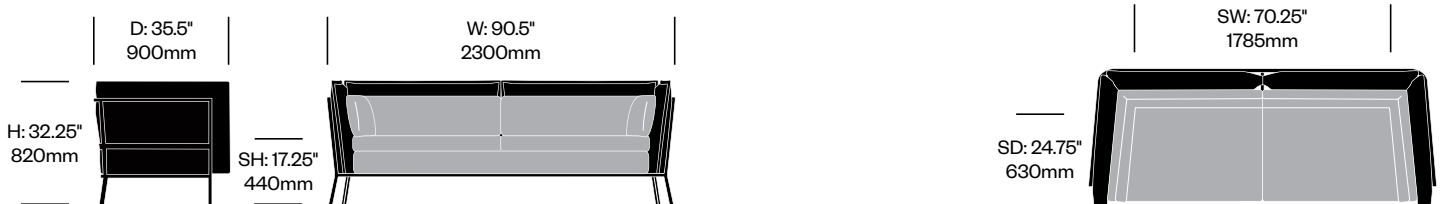

Matte Anthracite (6R-48)
Matte Black (6R-4)
Matte Mud (6R-71)
Matte Red (6R-34)
Matte White (6R-1)

Basket 011

Cappellini | Ronan and Erwan Bouroullec | 2005 | Imported from Italy

To order, specify:

1. Product number
2. Interior upholstery and color
3. Exterior upholstery and color
4. Frame paint color

Lounge Chair	Number	COM/COL	List Price
Leather	HCCE-BK1P-1	5,405.00	7,290.00
Fabric	HCCE-BK1P-2	5,225.00	5,940.00
Faux Leather	HCCE-BK1P-3	5,225.00	5,405.00

Two Seat Sofa	Number	COM/COL	List Price
Leather	HCCE-BK2P-1	8,425.00	12,435.00
Fabric	HCCE-BK2P-2	8,070.00	9,505.00
Faux Leather	HCCE-BK2P-3	8,070.00	8,425.00